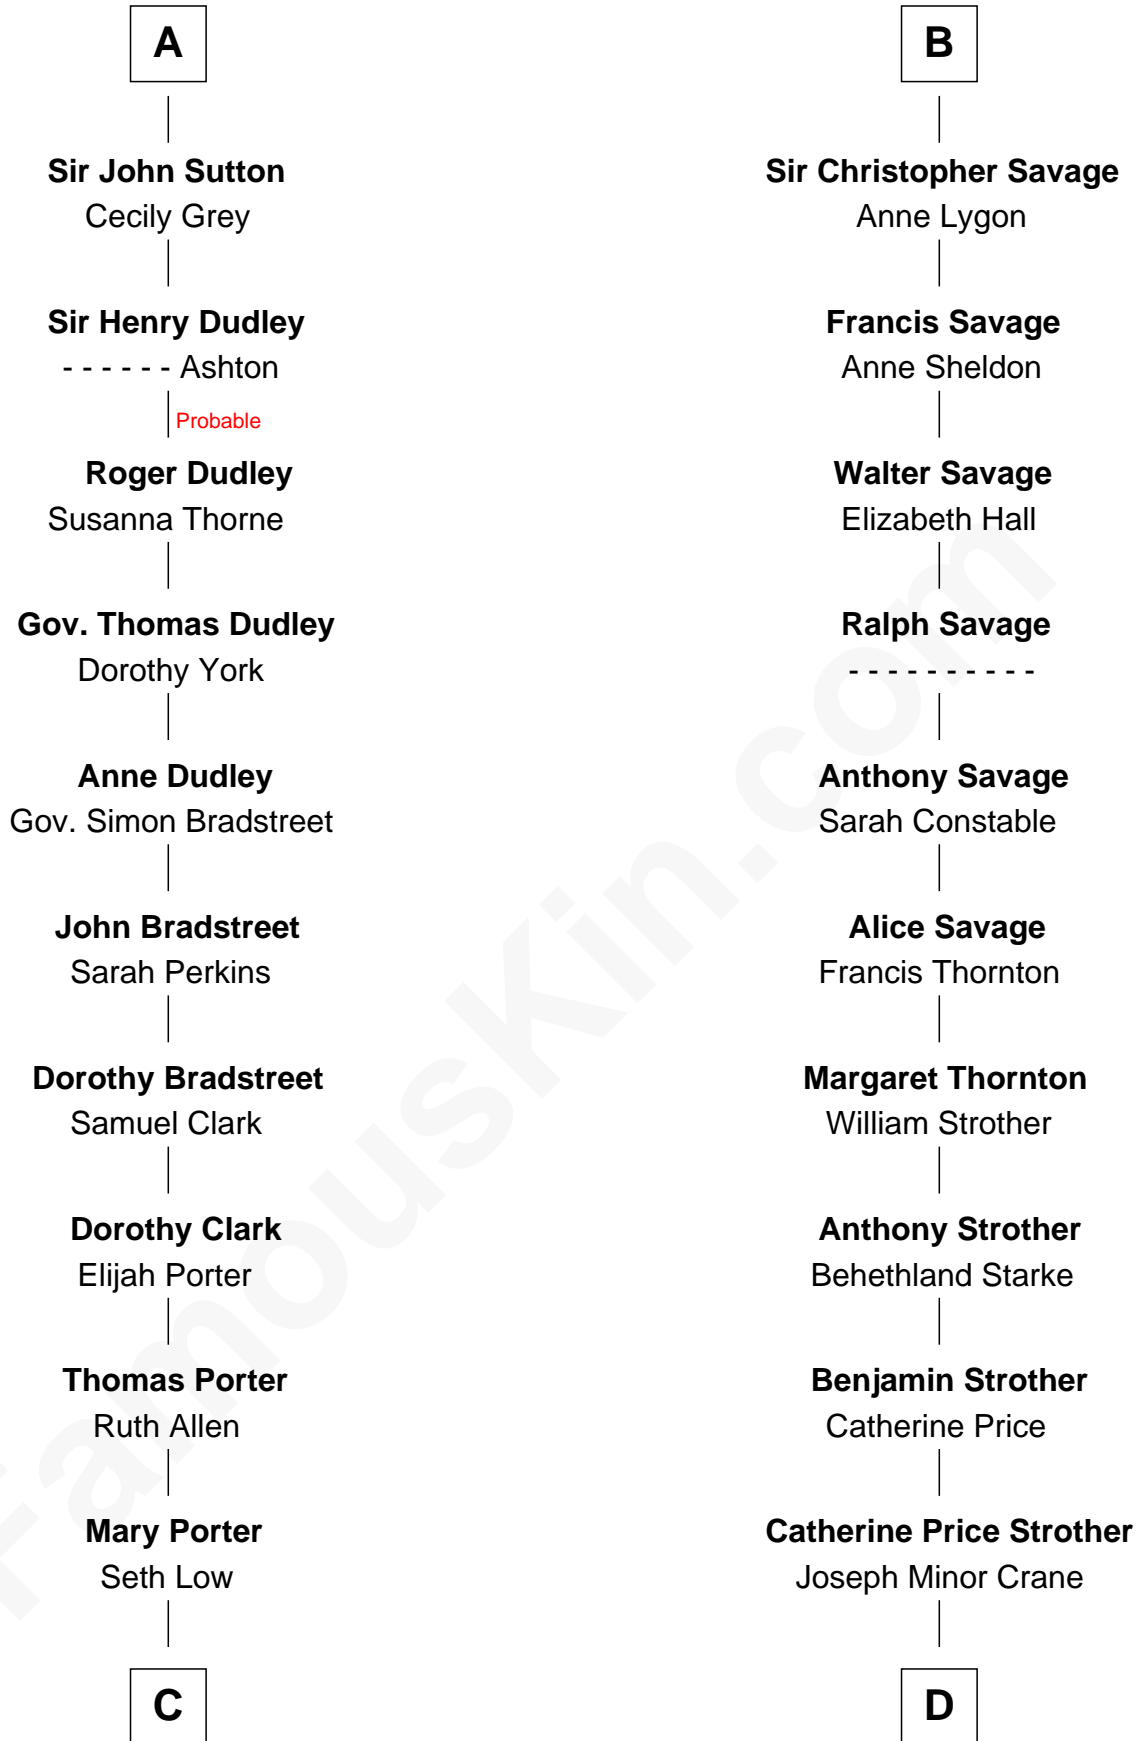

# FamousKin.com Relationship Chart of

**Bill Weld**

*68th Governor of Massachusetts*

20th cousin 1 time removed of

**Randolph Scott**

*Movie Actor*

**Sir Patrick de Chaworth**

Isabella de Beauchamp

**C**

**Harriet Low**  
John Babcock Hillard

**Harriet Hillard**  
William Augustus White

**Margaret Low White**  
Francis Minot Weld

**David Weld**  
Mary Blake Nichols

**Bill Weld**  
*68th Governor of Massachusetts*

**D**

**John William Crane**  
Margaret Ann Sadler

**Joseph Minor Crane**  
Lavinia Lionberger

**Lucy Lionberger Crane**  
George Grant Scott

**Randolph Scott**  
*Movie Actor*