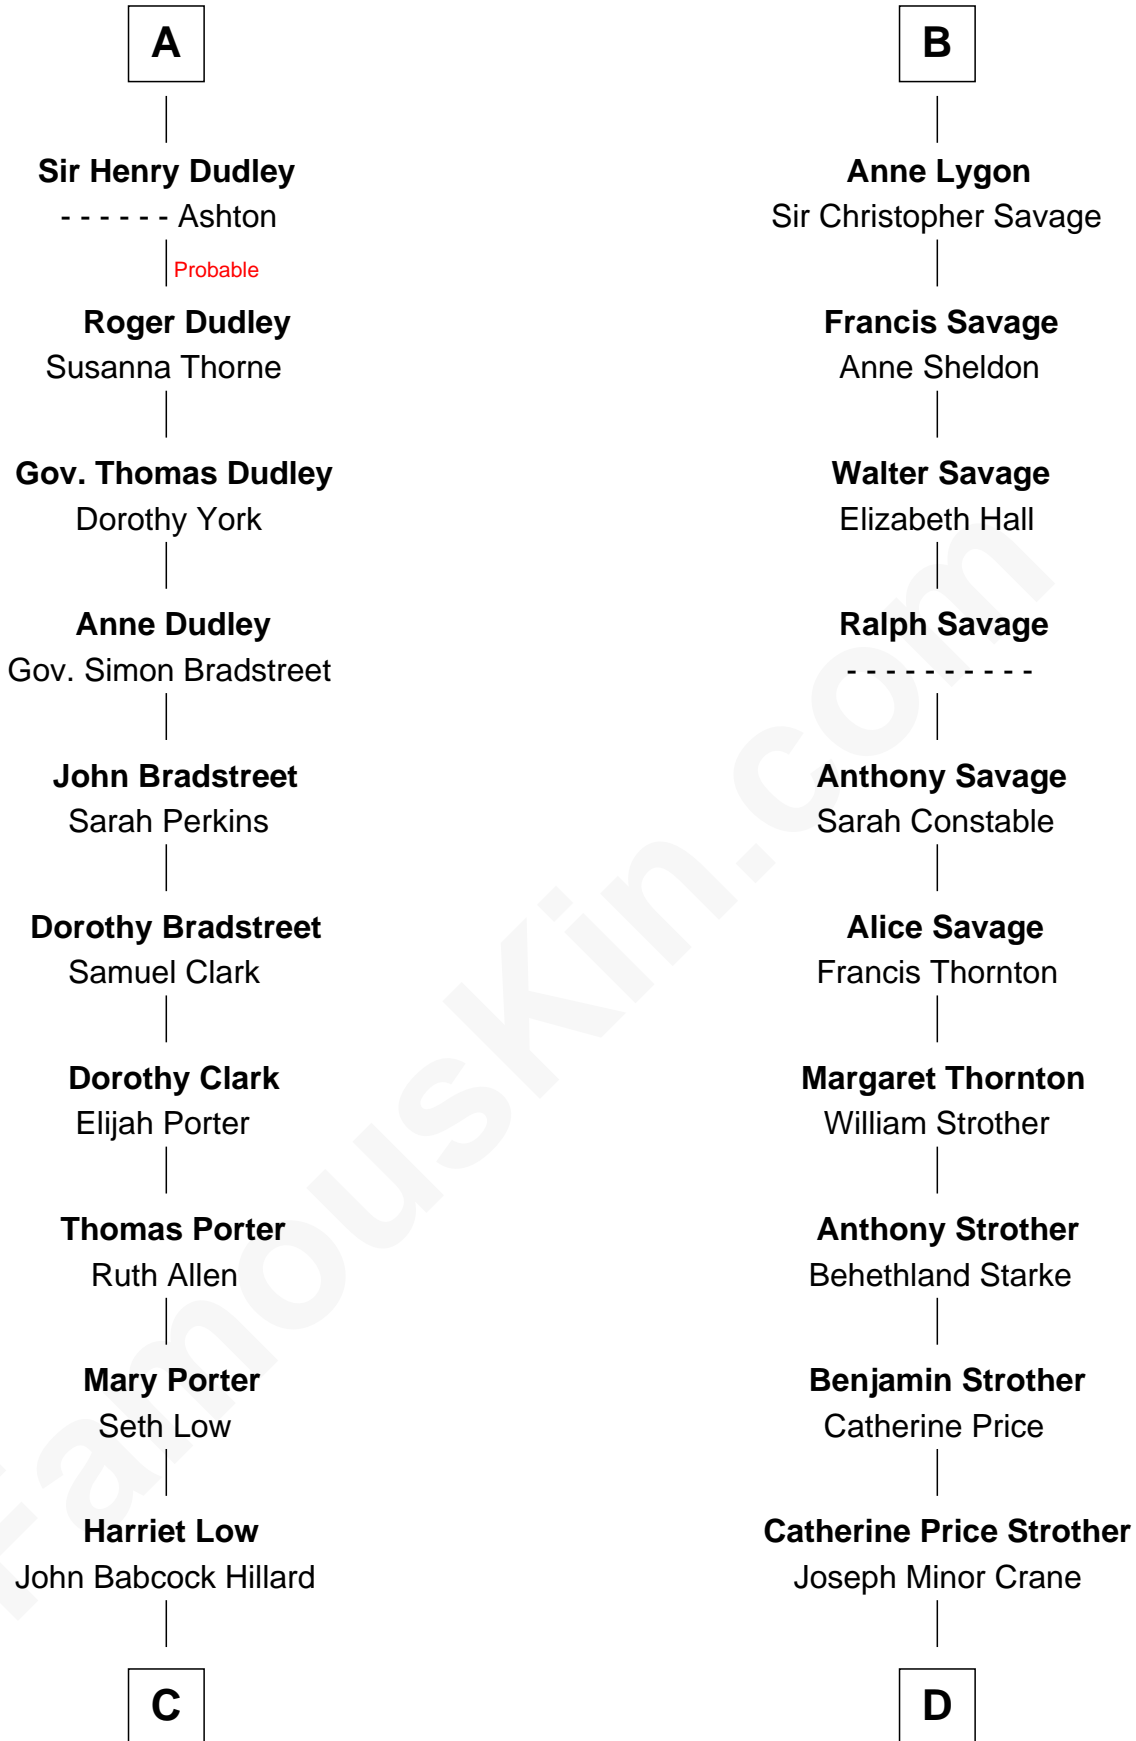

FamousKin.com Relationship Chart of

Bill Weld

68th Governor of Massachusetts

20th cousin of

Randolph Scott

Movie Actor

Margaret de Audley

Ralph de Stafford

John de Ferrers

Robert de Ferrers

Margaret Despencer

Sir Edmund Ferrers

Ellen Roche

Margaret Ferrers

John de Beauchamp

Sir Richard de Beauchamp

Elizabeth Stafford

Anne de Beauchamp

Sir Richard Lygon

Sir Richard Lygon

Margaret Greville

B

C

Harriet Hillard
William Augustus White

Margaret Low White
Francis Minot Weld

David Weld
Mary Blake Nichols

Bill Weld
68th Governor of Massachusetts

D

John William Crane
Margaret Ann Sadler

Joseph Minor Crane
Lavinia Lionberger

Lucy Lionberger Crane
George Grant Scott