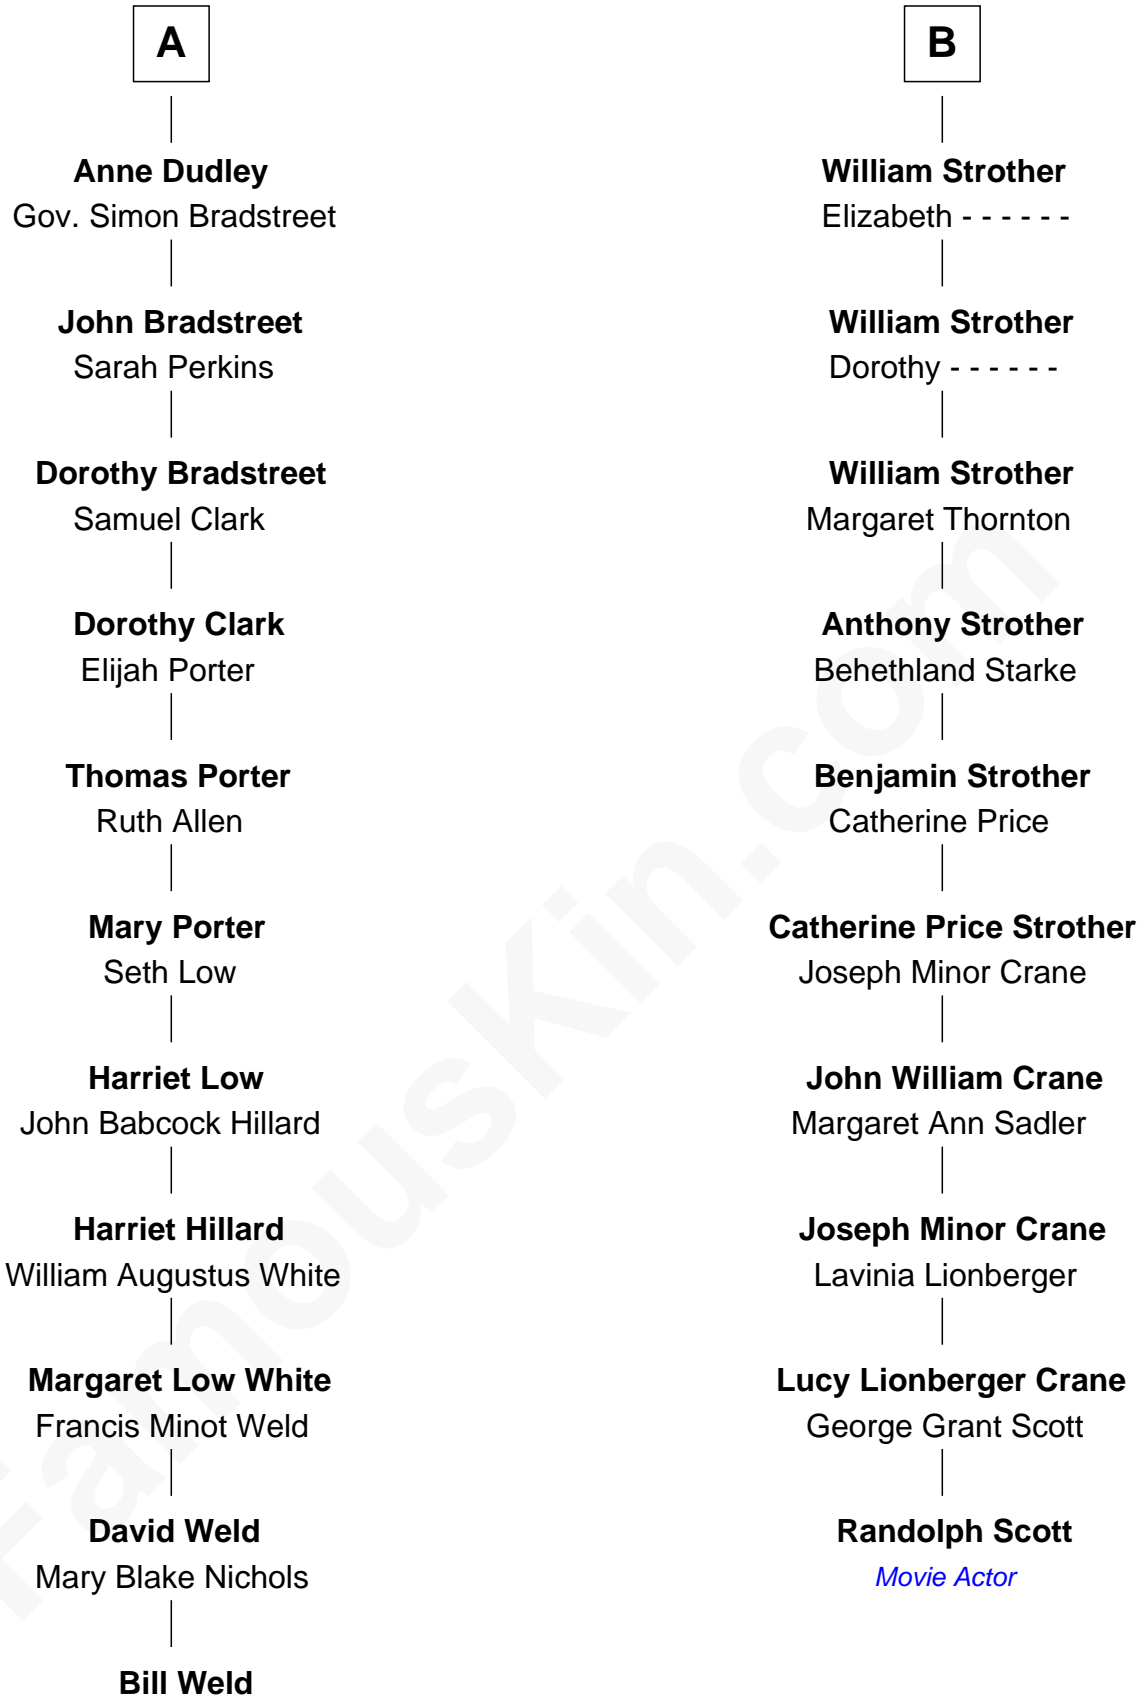

# FamousKin.com Relationship Chart of

**Bill Weld**

*68th Governor of Massachusetts*

16th cousin 1 time removed of

**Randolph Scott**

*Movie Actor*

**Sir Ralph Neville**

Joan Beaufort

**Katherine Neville**  
Sir Thomas Strangeways

**Joan Strangeways**  
Sir William Willoughby

**Cecily Willoughby**  
Sir Edward Sutton

**Sir John Sutton**  
Cecily Grey

**Sir Henry Dudley**  
----- Ashton

Probable

**Roger Dudley**  
Susanna Thorne

**Gov. Thomas Dudley**  
Dorothy York

**A**

**George Neville**  
Elizabeth Beauchamp

**Sir Henry Neville**  
Joan Bourchier

**Sir Richard Neville**  
Anne Stafford

**Dorothy Neville**  
Sir John Dawney

**Anne Dawney**  
Sir George Conyers

**Sir John Conyers**  
Agnes Bowes

**Eleanor Conyers**  
Lancelot Strother

**B**

Bill Weld photo by [Marc Nozell](#) ([CC BY-SA 2.0](#))