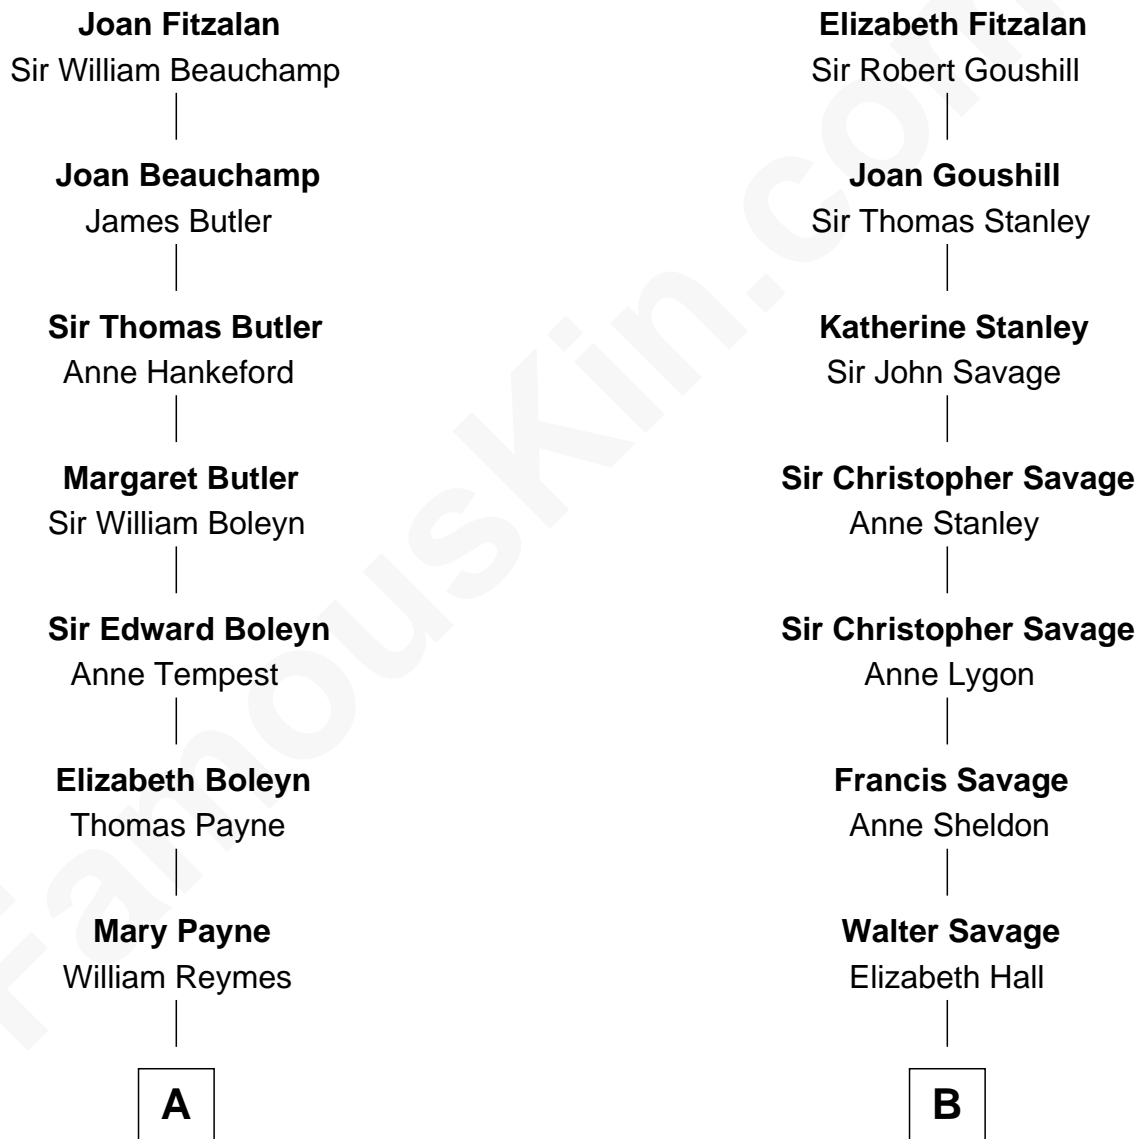

FamousKin.com Relationship Chart of

Bill Weld

68th Governor of Massachusetts

17th cousin 2 times removed of

Randolph Scott

Movie Actor

Sir Richard Fitzalan

Elizabeth de Bohun

C

—
Cornelia DuBois Floyd

John Treadwell Nichols

—
Mary Blake Nichols

David Weld

—
Bill Weld

68th Governor of Massachusetts

FamousKin.com