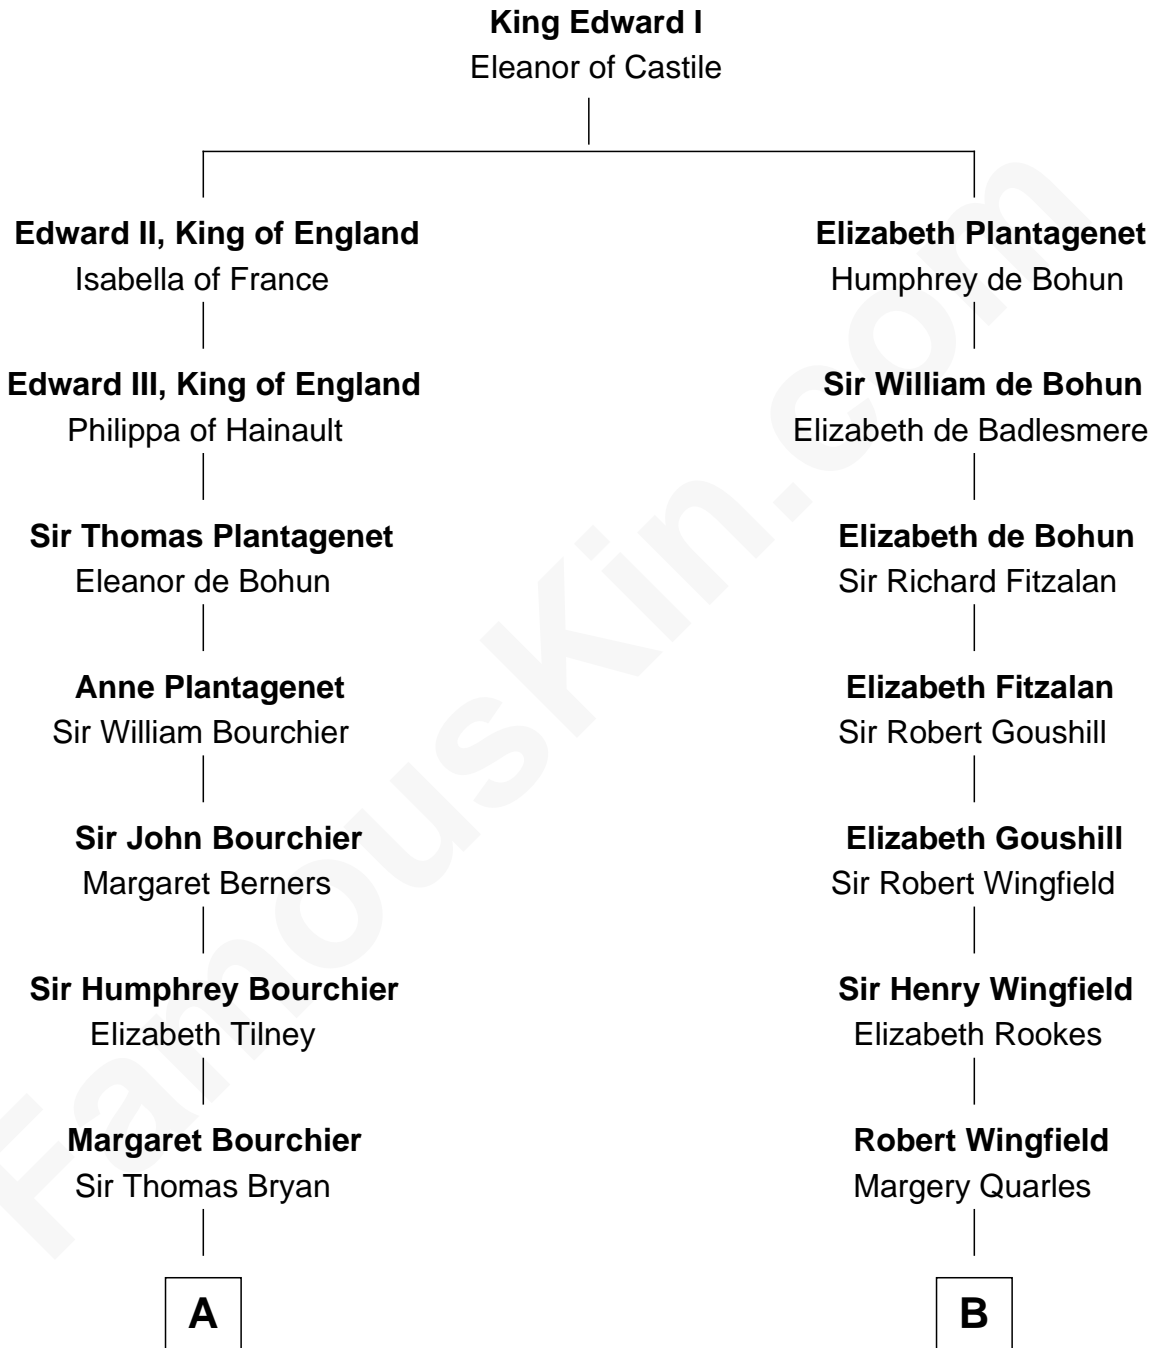

FamousKin.com

Relationship Chart of

Bill Weld

68th Governor of Massachusetts
19th cousin 2 times removed of

Anderson Cooper
Television Journalist

C

Fanny Griswold Fowler
George Medad Bartholomew

Fanny Elizabeth Bartholomew
Dr. Francis Minot Weld

Francis Minot Weld
Margaret Low White

David Weld
Mary Blake Nichols

Bill Weld
68th Governor of Massachusetts

D

Reginald Claypoole Vanderbilt
Gloria Maria Mercedes Morgan

Gloria Laura Morgan Vanderbilt
Wyatt Emory Cooper