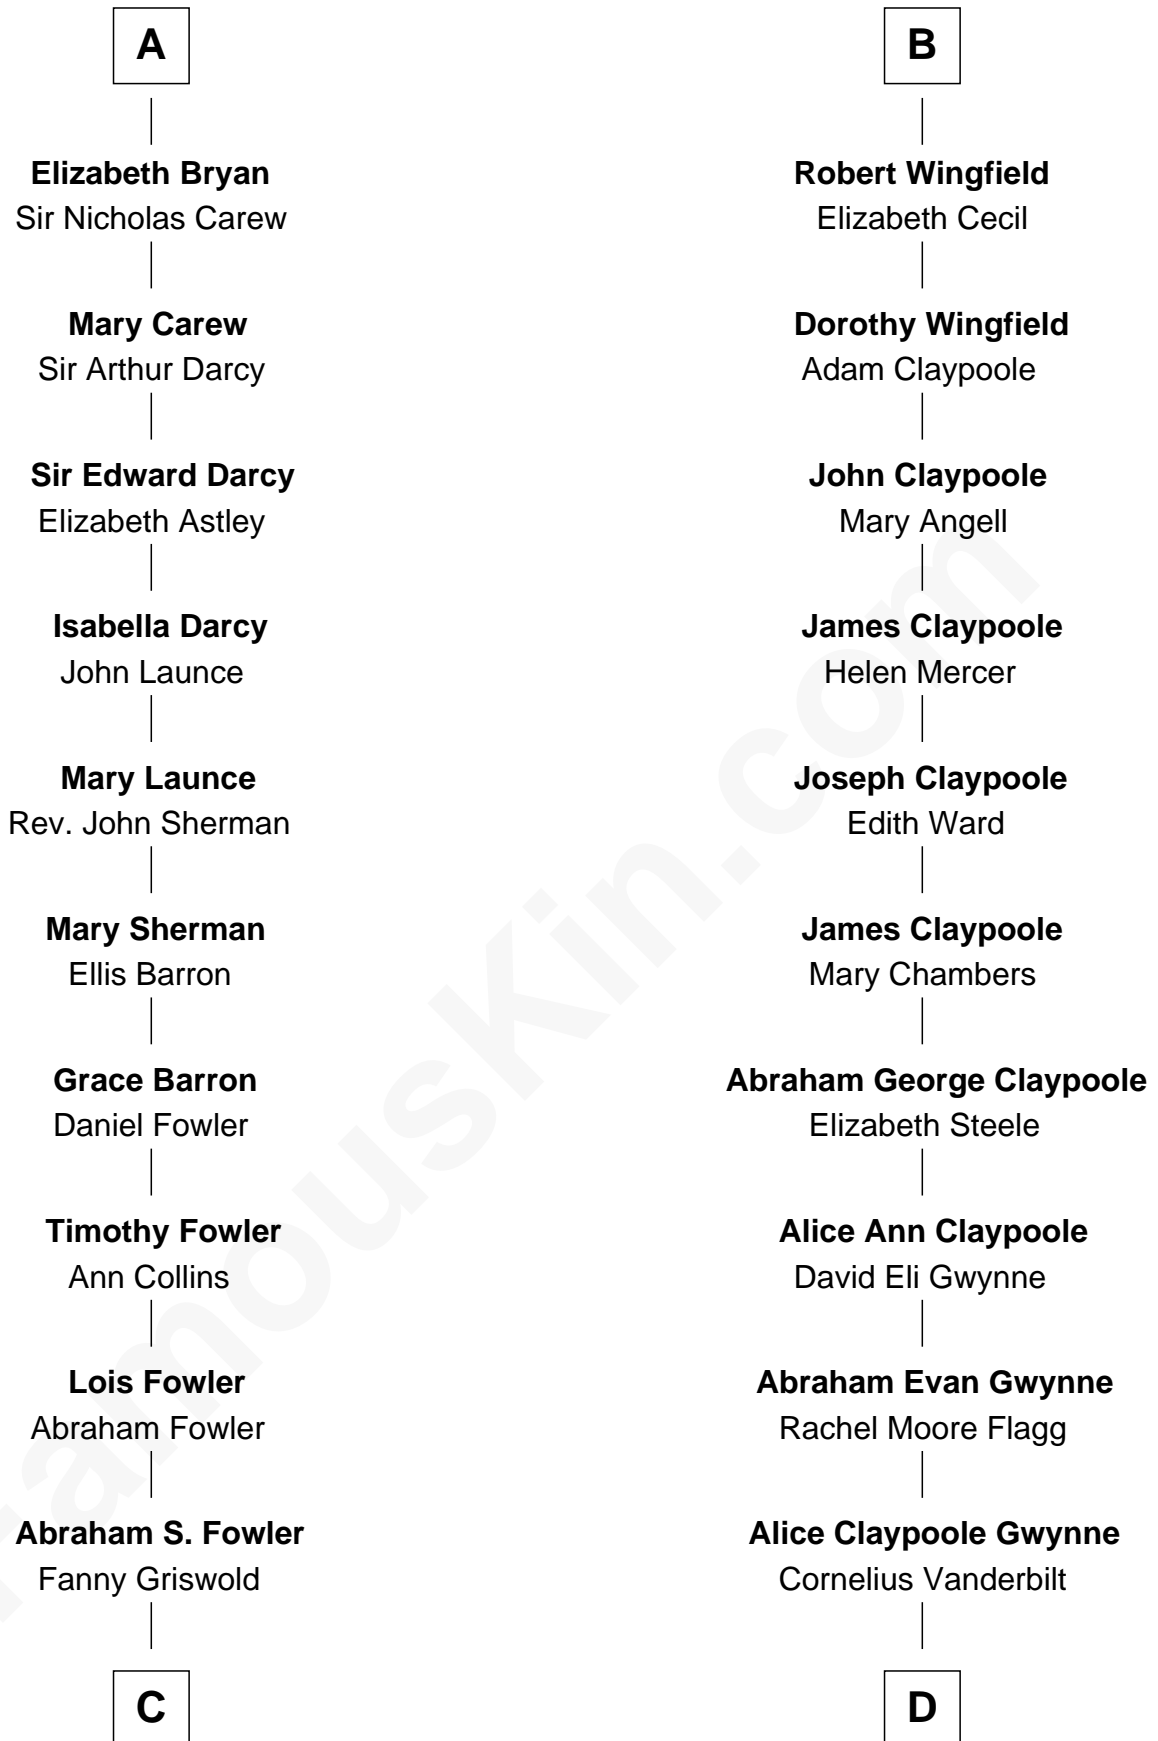

FamousKin.com

Relationship Chart of

Bill Weld

68th Governor of Massachusetts
19th cousin 2 times removed of

Anderson Cooper
Television Journalist

C

Fanny Griswold Fowler
George Medad Bartholomew

Fanny Elizabeth Bartholomew
Dr. Francis Minot Weld

Francis Minot Weld
Margaret Low White

David Weld
Mary Blake Nichols

Bill Weld
68th Governor of Massachusetts

D

Reginald Claypoole Vanderbilt
Gloria Maria Mercedes Morgan

Gloria Laura Morgan Vanderbilt
Wyatt Emory Cooper