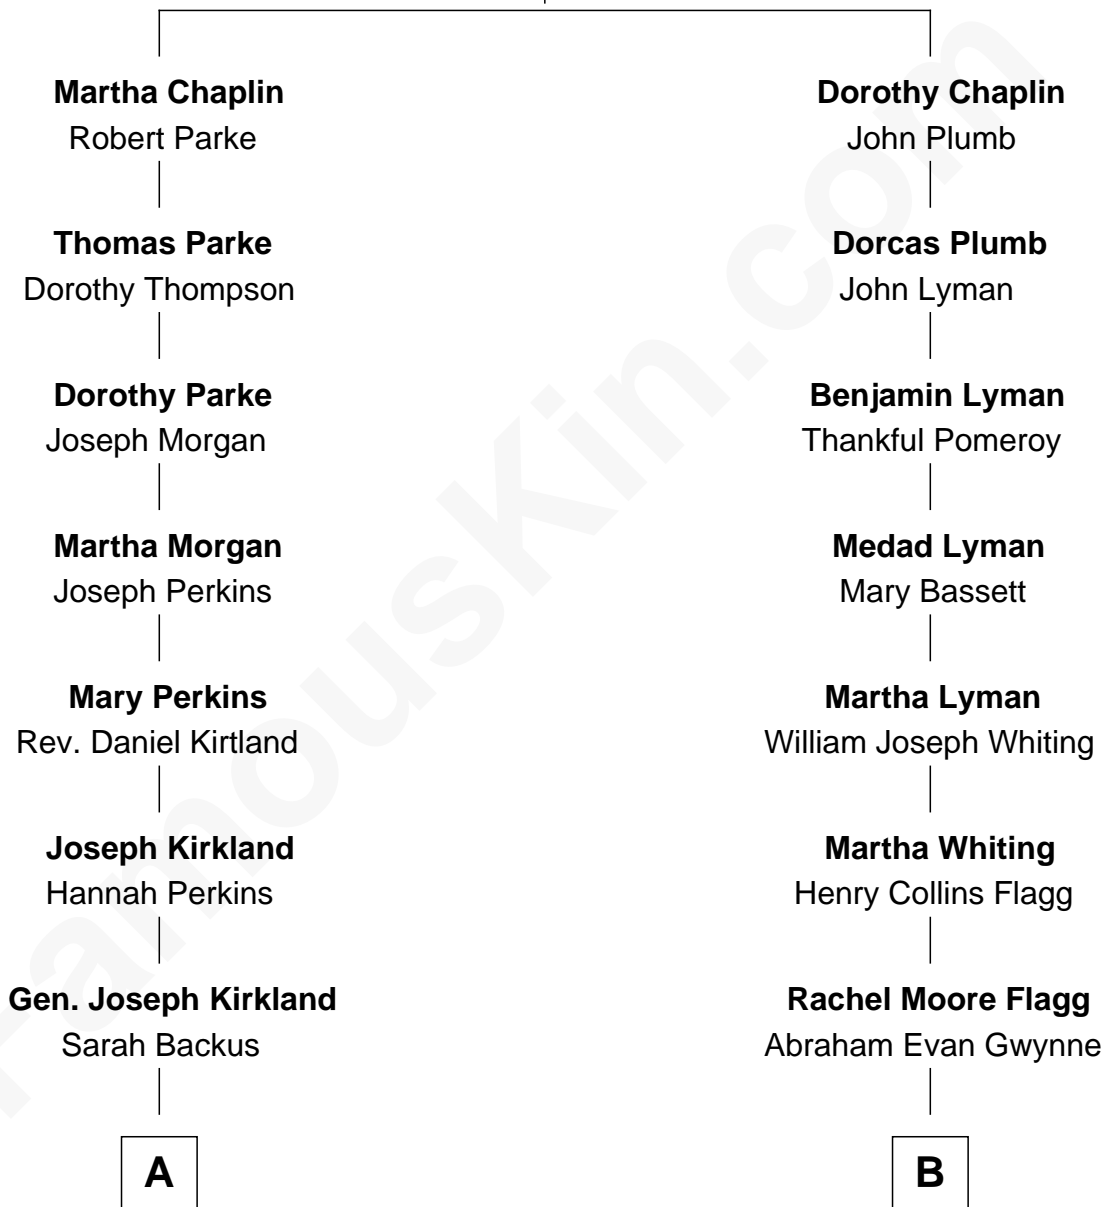

## Relationship Chart of

### Bill Weld

68th Governor of Massachusetts

9th cousin 2 times removed of

**Gloria Vanderbilt**  
Fashion Designer

**William Chaplin**  
Agnes Holborough

**A**

**Sarah Backus Kirkland**

John Gelston Floyd

**John Gelston Floyd**

Julia Floyd DuBois

**Cornelia DuBois Floyd**

John Treadwell Nichols

**Mary Blake Nichols**

David Weld

**Bill Weld**

*68th Governor of Massachusetts*