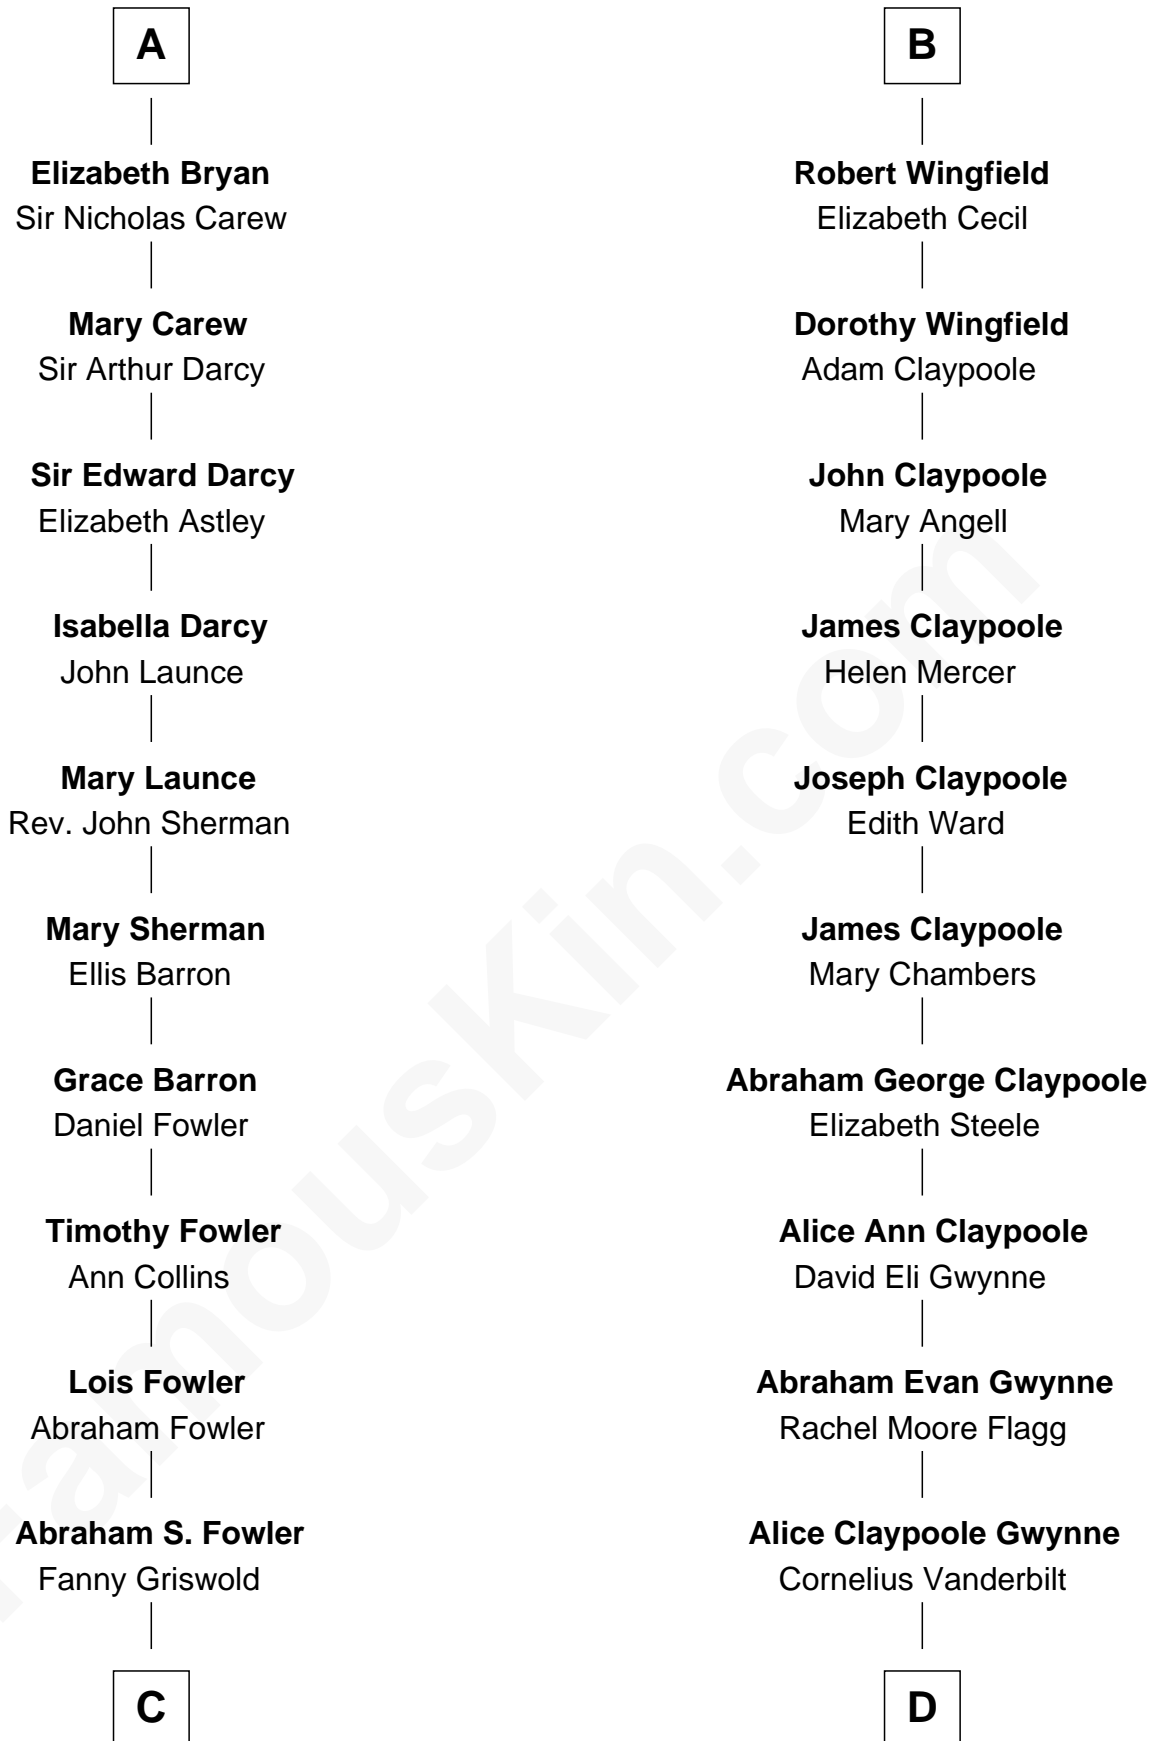

FamousKin.com

Relationship Chart of

Bill Weld

68th Governor of Massachusetts
18th cousin 3 times removed of

Gloria Vanderbilt
Fashion Designer

C

Fanny Griswold Fowler
George Medad Bartholomew

Fanny Elizabeth Bartholomew
Dr. Francis Minot Weld

Francis Minot Weld
Margaret Low White

David Weld
Mary Blake Nichols

Bill Weld
68th Governor of Massachusetts

D

Reginald Claypoole Vanderbilt
Gloria Maria Mercedes Morgan

Gloria Vanderbilt
Fashion Designer

FamousKin.com