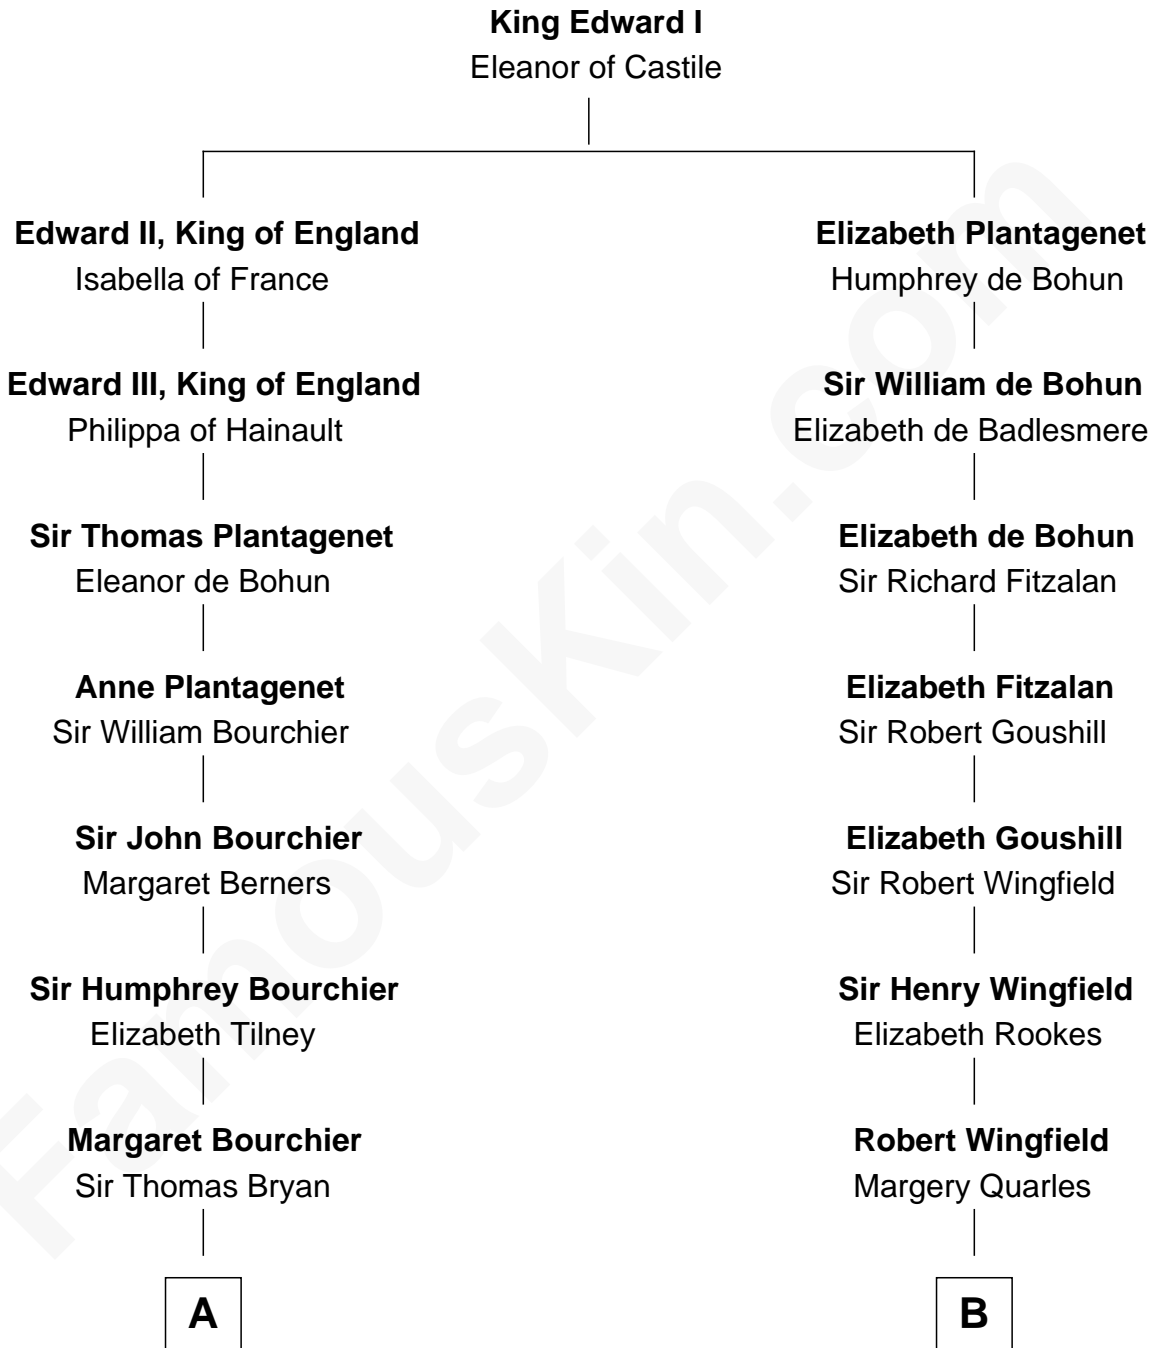

FamousKin.com

Relationship Chart of

Bill Weld

68th Governor of Massachusetts
18th cousin 3 times removed of

Gloria Vanderbilt
Fashion Designer

C

Fanny Griswold Fowler
George Medad Bartholomew

Fanny Elizabeth Bartholomew
Dr. Francis Minot Weld

Francis Minot Weld
Margaret Low White

David Weld
Mary Blake Nichols

Bill Weld
68th Governor of Massachusetts

D

Reginald Claypoole Vanderbilt
Gloria Maria Mercedes Morgan

Gloria Vanderbilt
Fashion Designer

FamousKin.com