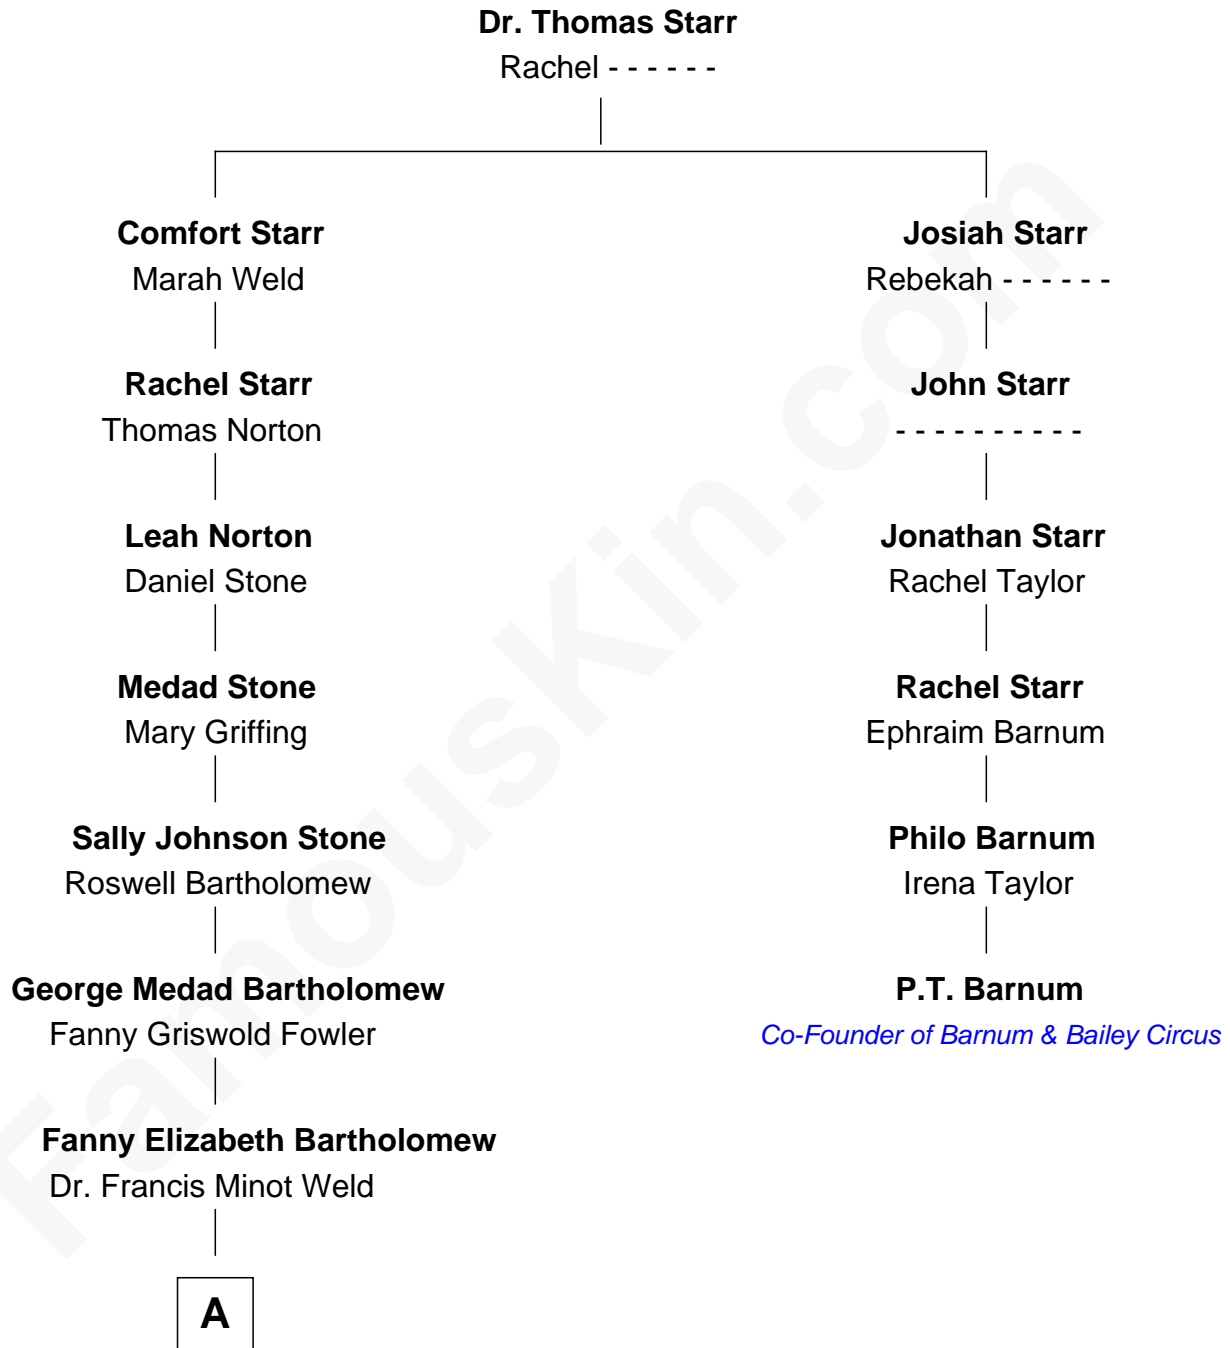

# FamousKin.com Relationship Chart of

**Bill Weld**

*68th Governor of Massachusetts*

**5th cousin 4 times removed of**

**P.T. Barnum**

*Co-Founder of Barnum & Bailey Circus*

**A**

—  
**Francis Minot Weld**  
Margaret Low White

—  
**David Weld**  
Mary Blake Nichols

—  
**Bill Weld**  
*68th Governor of Massachusetts*

FamousKin.com