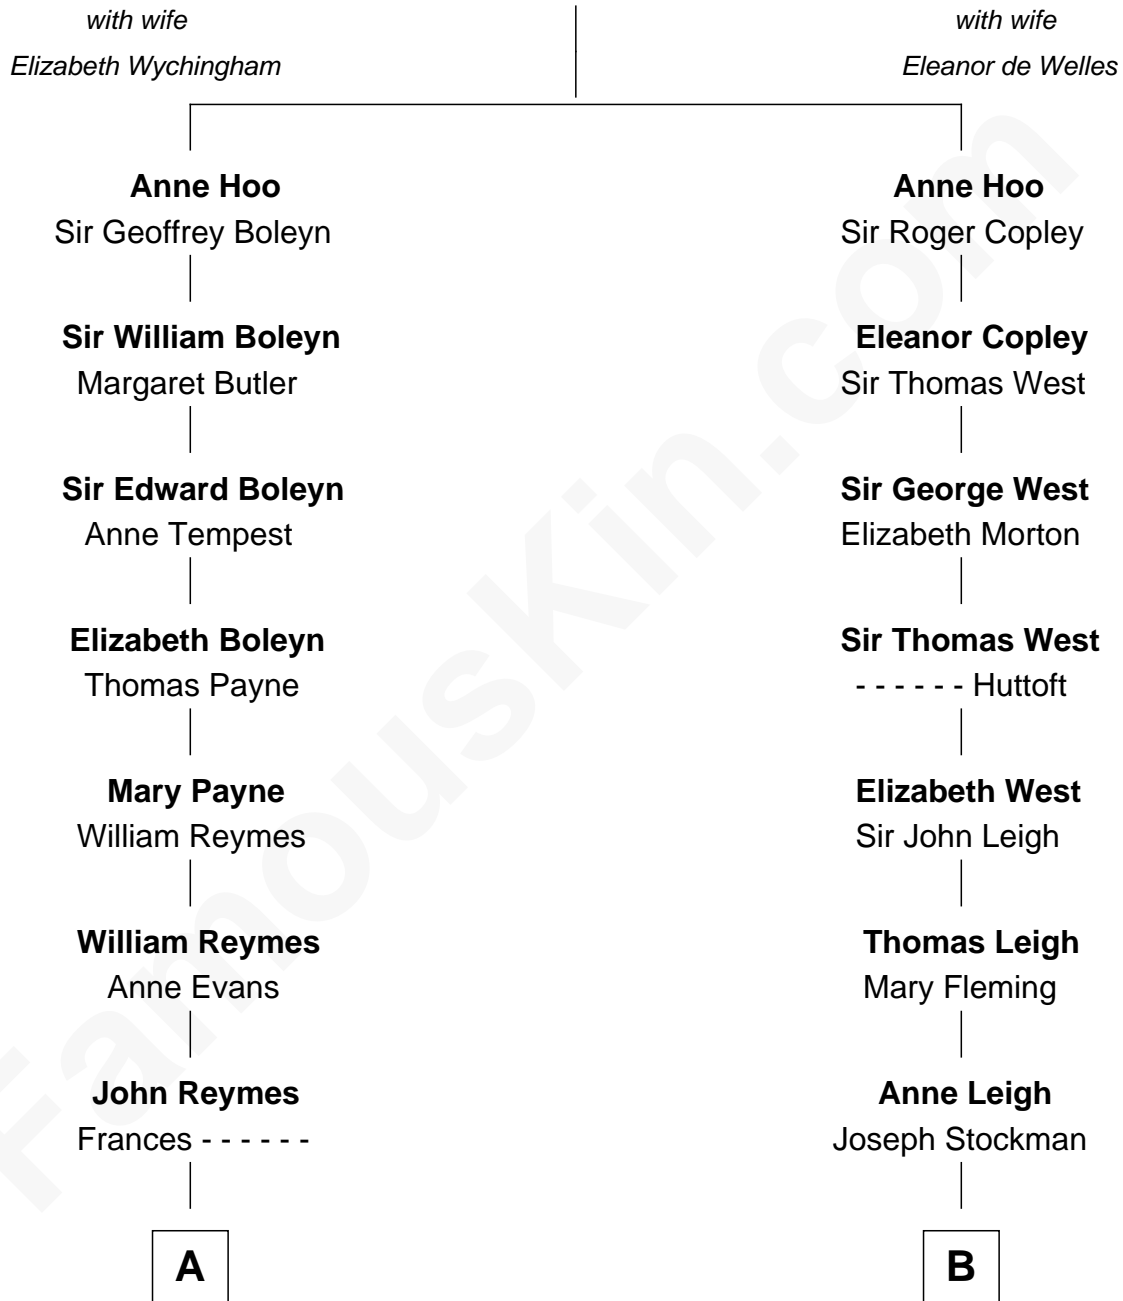

FamousKin.com Relationship Chart of

Bill Weld

68th Governor of Massachusetts

15th cousin 2 times removed of

Ray Bradbury

Author of The Martian Chronicles

Sir Thomas Hoo

Bill Weld photo by [Marc Nozell](#) (CC BY-SA 2.0)