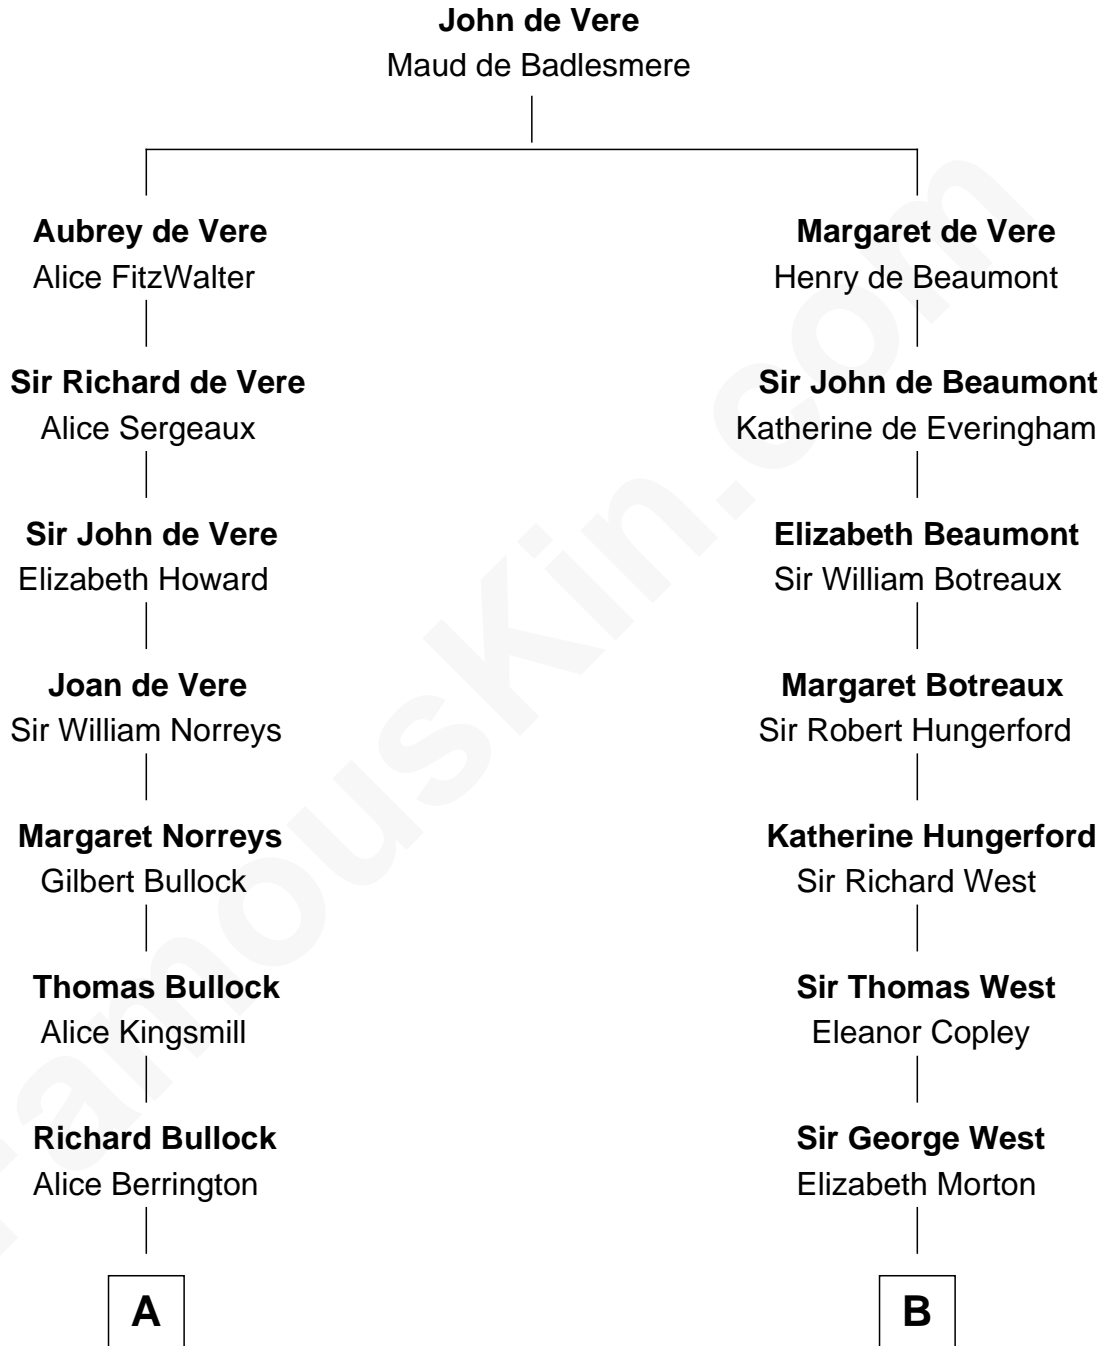

FamousKin.com Relationship Chart of

Bill Weld

68th Governor of Massachusetts

18th cousin 1 time removed of

Ray Bradbury

Author of The Martian Chronicles

C

David Weld
Mary Blake Nichols

Bill Weld
68th Governor of Massachusetts

D

Samuel Hinkston Bradbury
Minnie Alice Davis

Leonard Spaulding Bradbury
Esther Marie Moberg

Ray Bradbury
Author of The Martian Chronicles

FamousKin.com