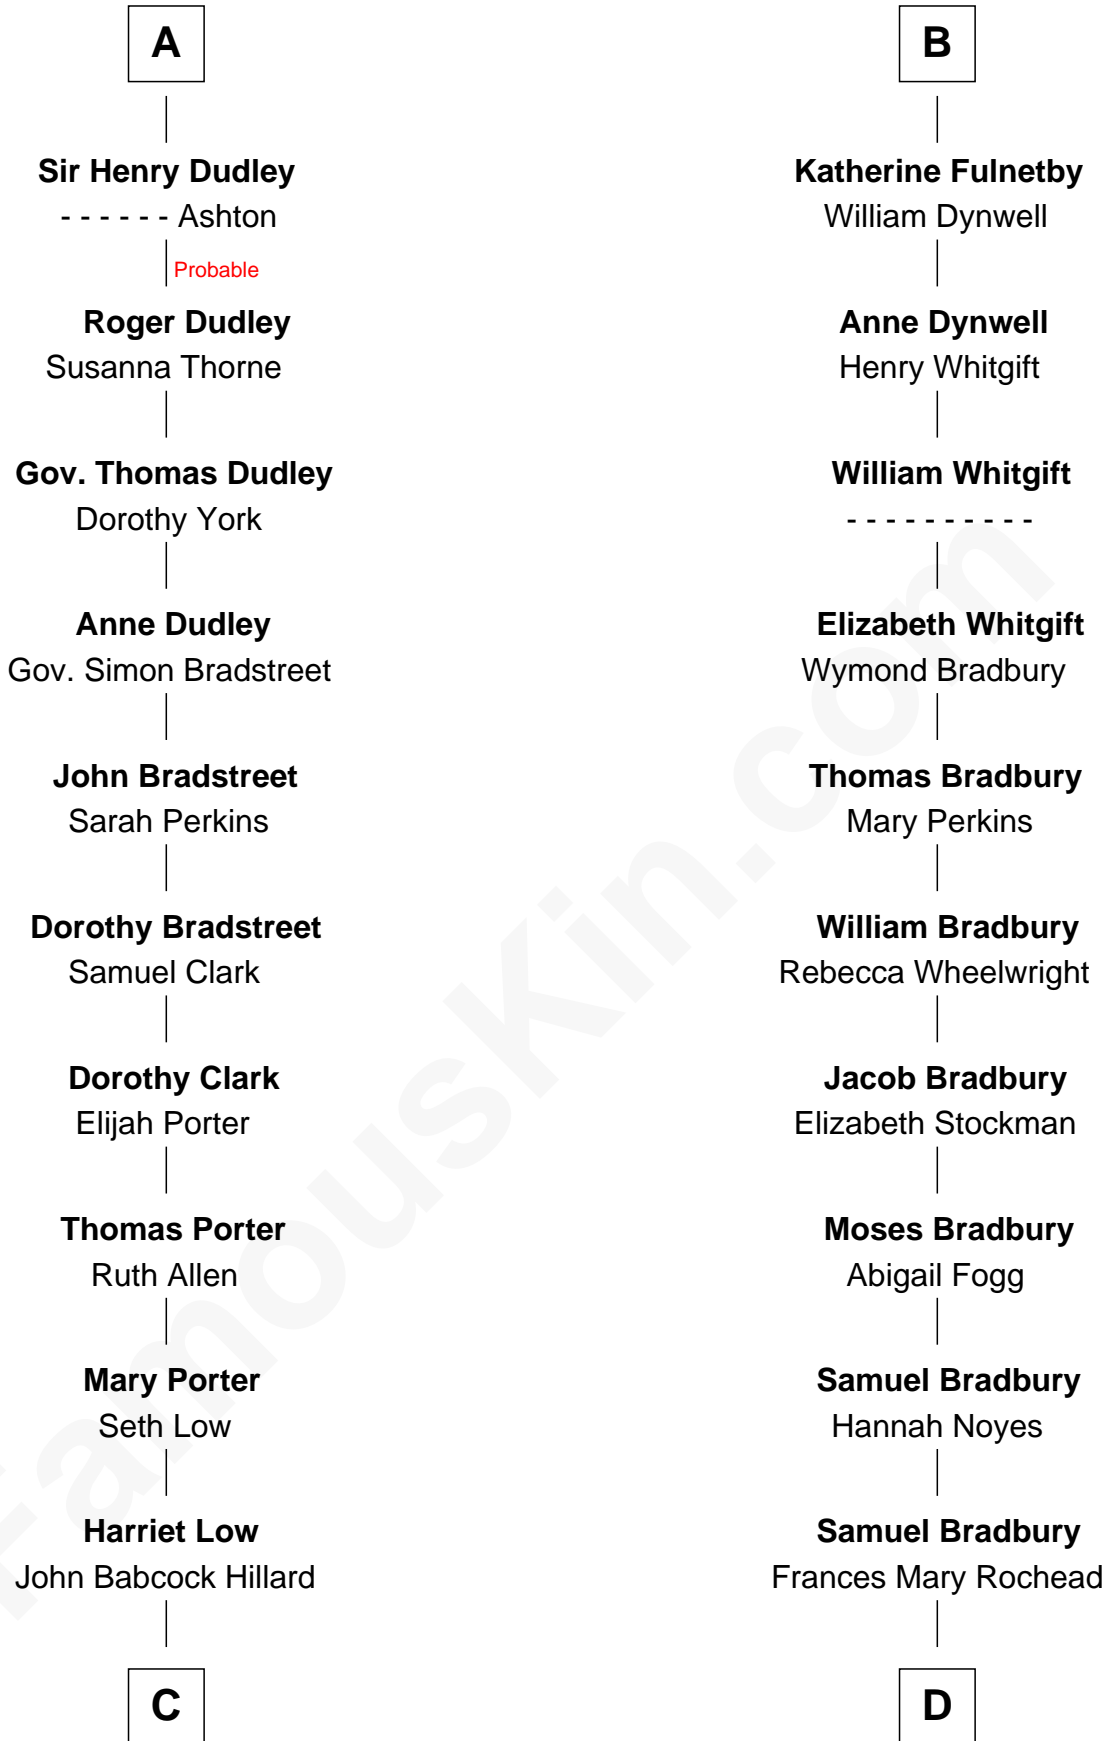

FamousKin.com Relationship Chart of

Bill Weld

68th Governor of Massachusetts

20th cousin of

Ray Bradbury

Author of The Martian Chronicles

Sir Hugh I de Audley

Iseult de Mortimer

C

Harriet Hillard
William Augustus White

Margaret Low White
Francis Minot Weld

David Weld
Mary Blake Nichols

Bill Weld
68th Governor of Massachusetts

D

Samuel Irving Bradbury
Mary Adell Spaulding

Samuel Hinkston Bradbury
Minnie Alice Davis