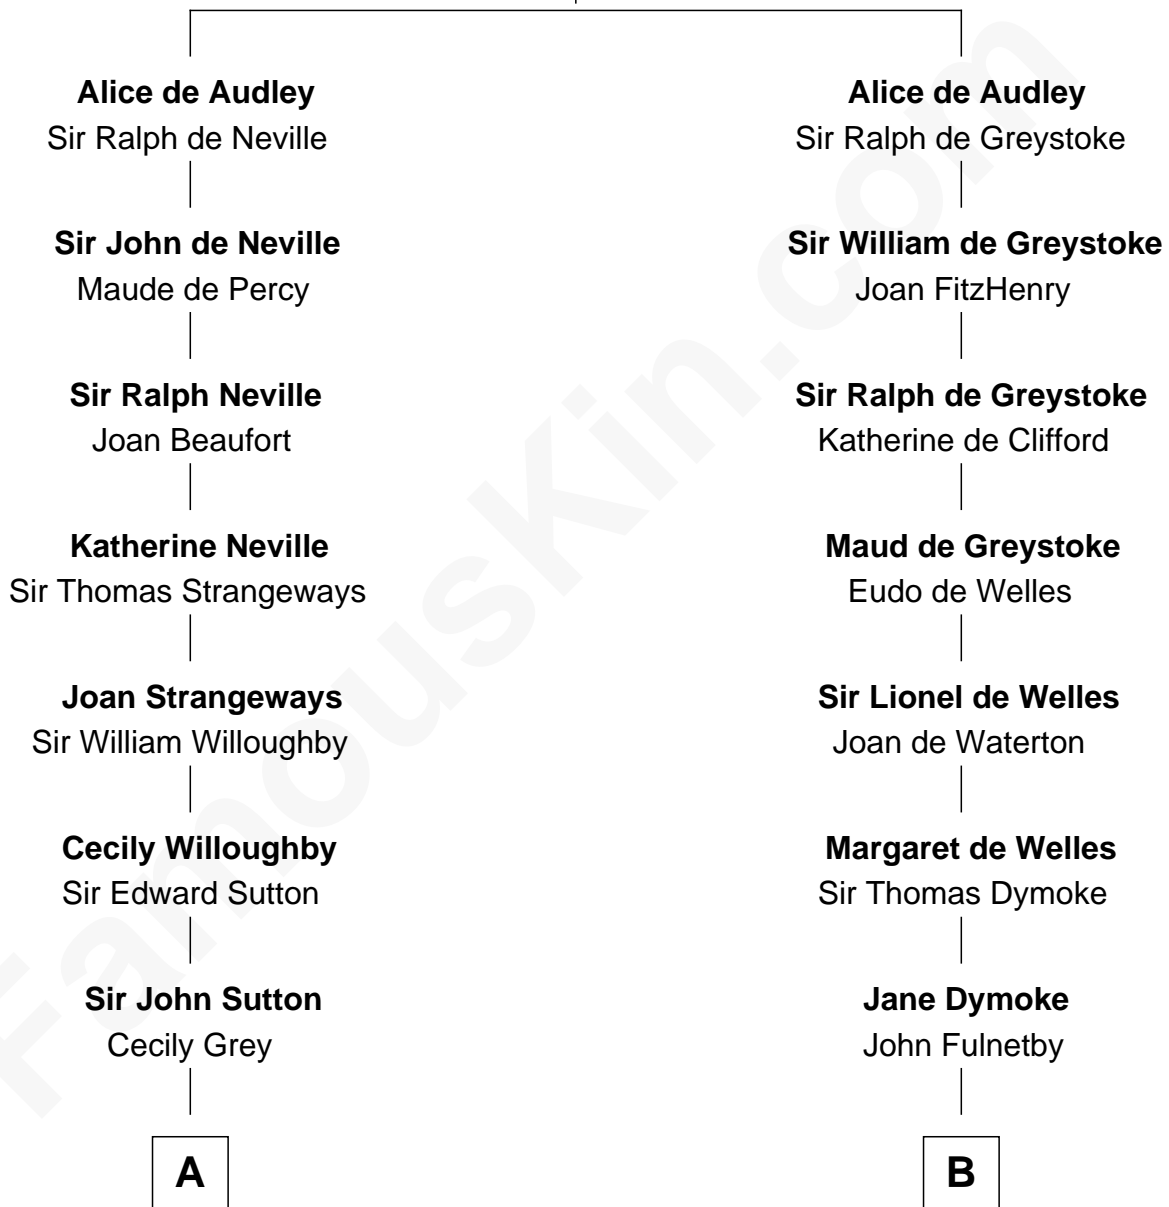

FamousKin.com Relationship Chart of

Bill Weld

68th Governor of Massachusetts

20th cousin of

Ray Bradbury

Author of The Martian Chronicles

Sir Hugh I de Audley

Iseult de Mortimer

C

Harriet Hillard
William Augustus White

Margaret Low White
Francis Minot Weld

David Weld
Mary Blake Nichols

Bill Weld
68th Governor of Massachusetts

D

Samuel Irving Bradbury
Mary Adell Spaulding

Samuel Hinkston Bradbury
Minnie Alice Davis