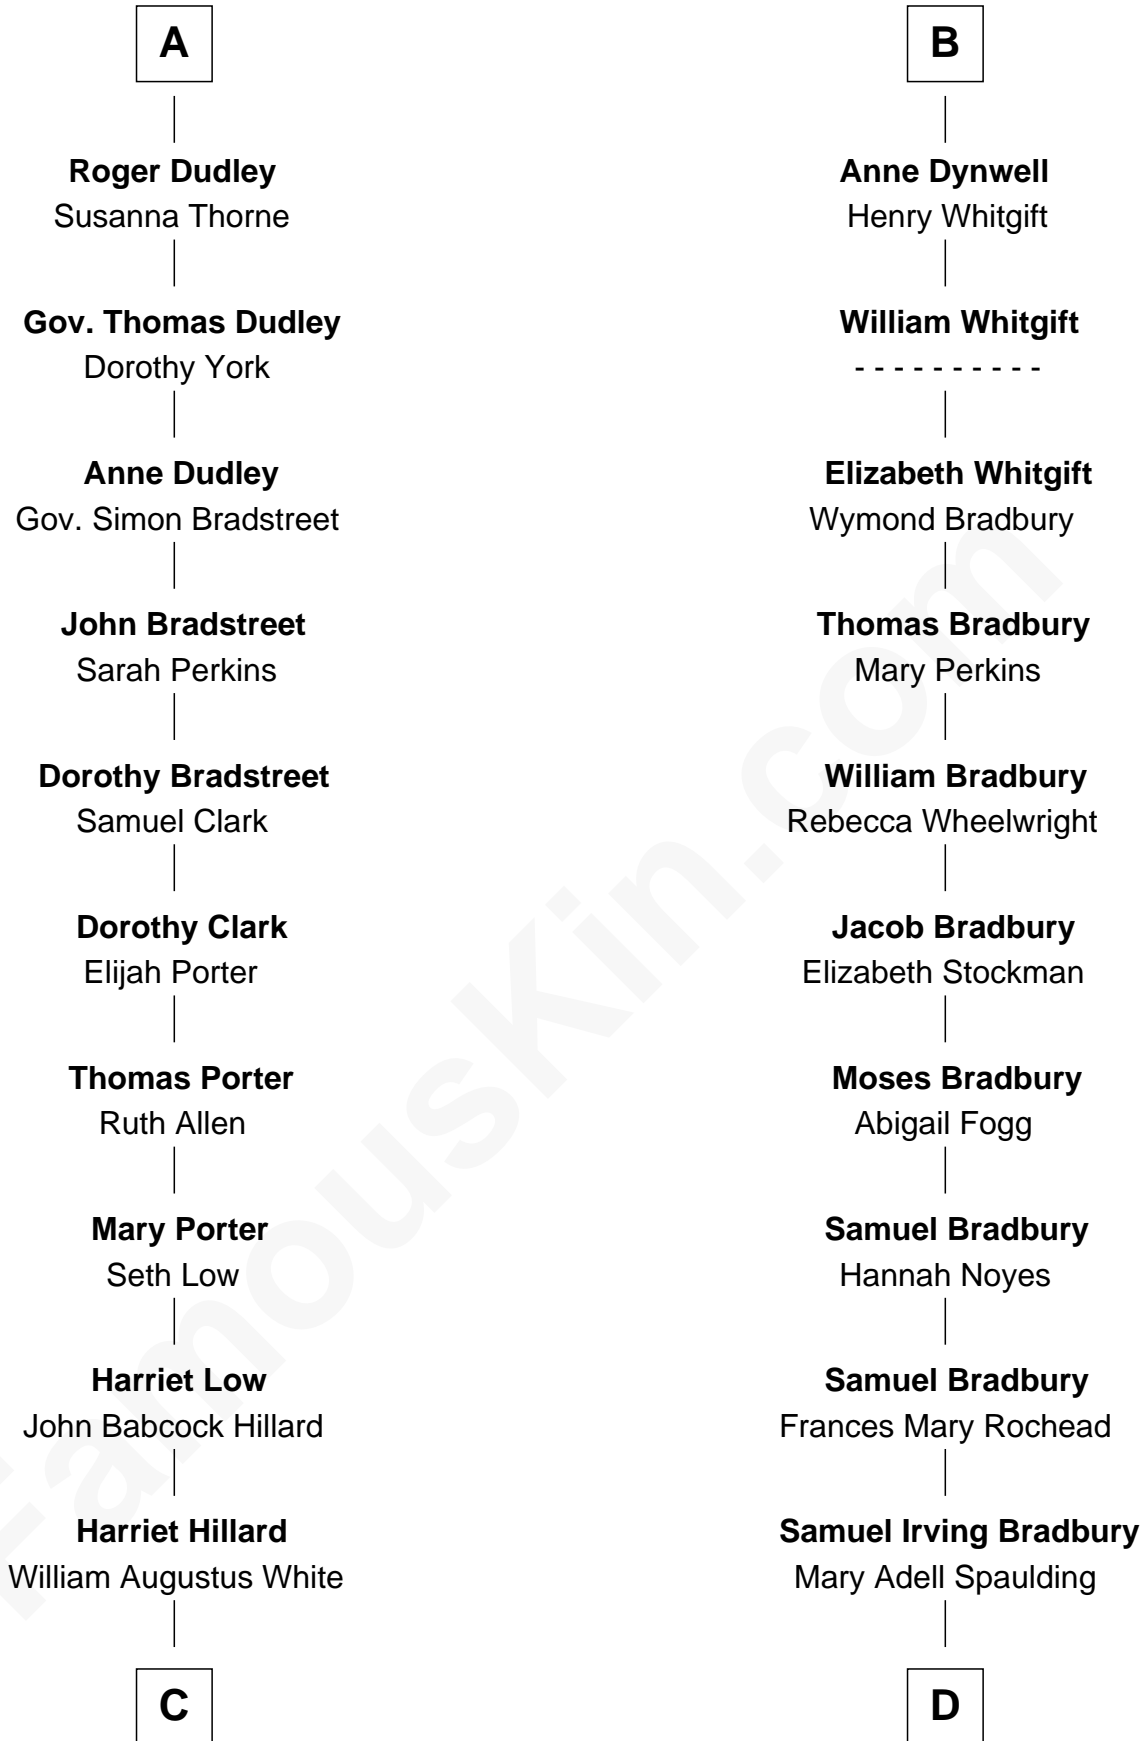

FamousKin.com Relationship Chart of

Bill Weld

68th Governor of Massachusetts

19th cousin of

Ray Bradbury

Author of The Martian Chronicles

Sir Henry de Percy

Idoine de Clifford

C

Margaret Low White

Francis Minot Weld

David Weld

Mary Blake Nichols

Bill Weld

68th Governor of Massachusetts

D

Samuel Hinkston Bradbury

Minnie Alice Davis

Leonard Spaulding Bradbury

Esther Marie Moberg

Ray Bradbury

Author of The Martian Chronicles

FamousKin.com