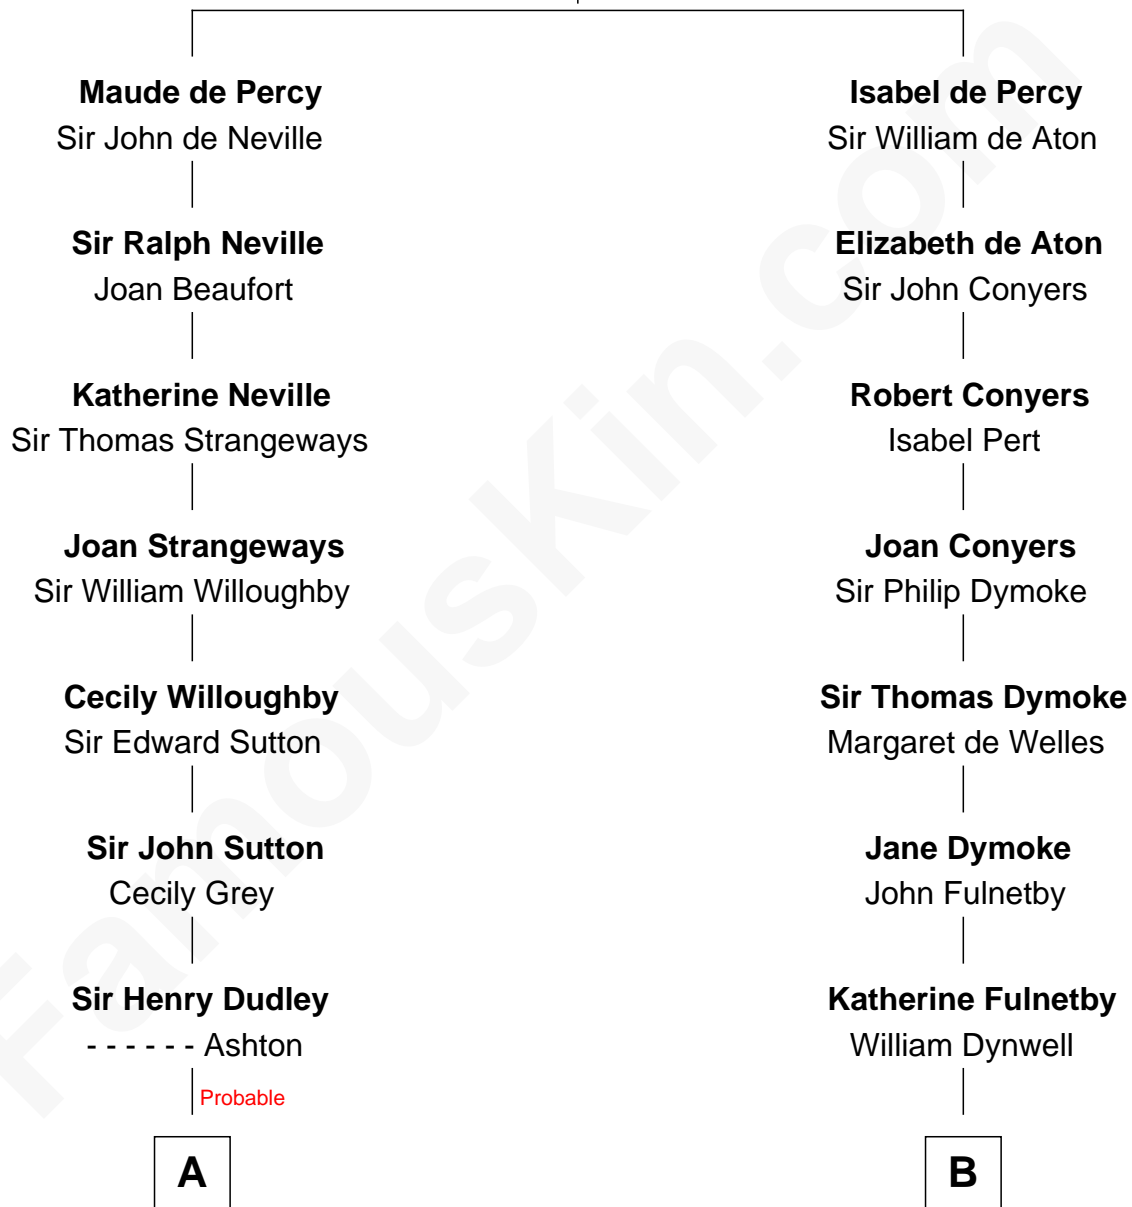

FamousKin.com Relationship Chart of

Bill Weld

68th Governor of Massachusetts

19th cousin of

Ray Bradbury

Author of The Martian Chronicles

Sir Henry de Percy

Idoine de Clifford

C

Margaret Low White

Francis Minot Weld

David Weld

Mary Blake Nichols

Bill Weld

68th Governor of Massachusetts

D