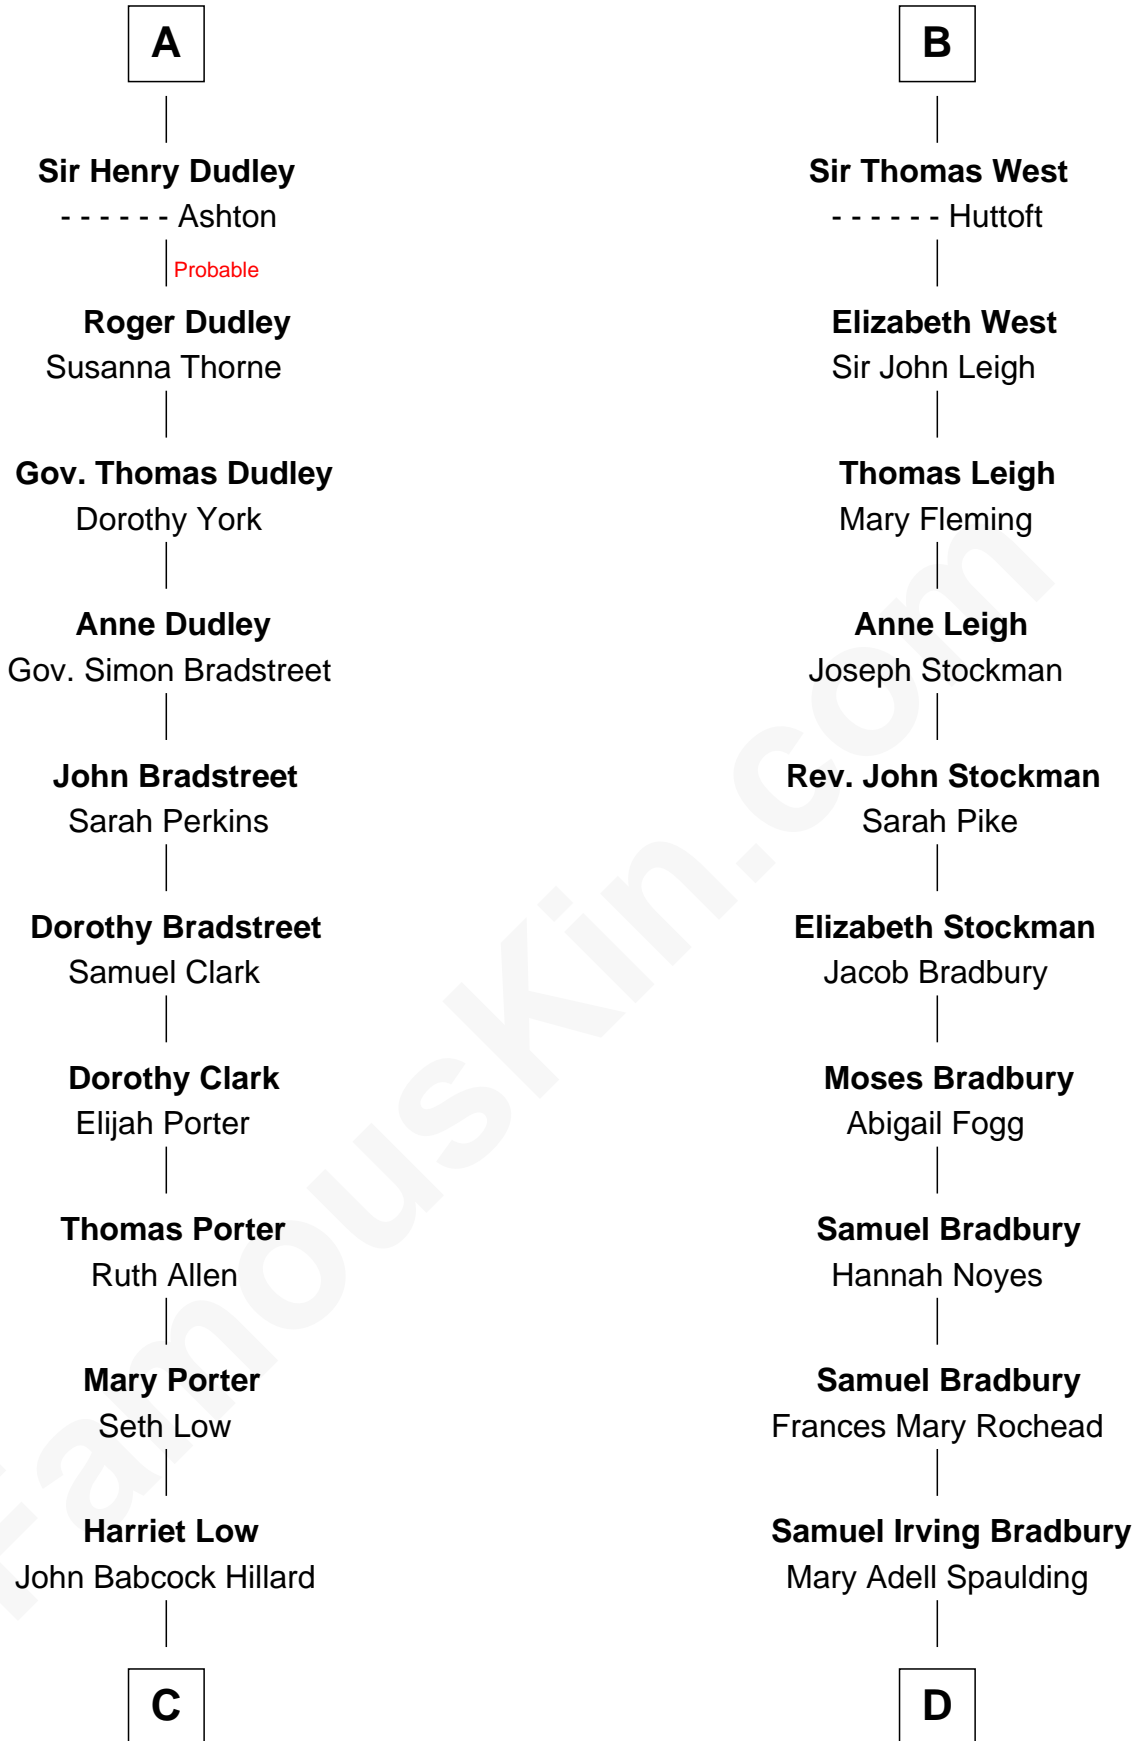

FamousKin.com Relationship Chart of

Bill Weld

68th Governor of Massachusetts

19th cousin 1 time removed of

Ray Bradbury

Author of The Martian Chronicles

Sir Robert de Holland

Maude la Zouche

C

Harriet Hillard
William Augustus White

Margaret Low White
Francis Minot Weld

David Weld
Mary Blake Nichols

Bill Weld
68th Governor of Massachusetts

D

Samuel Hinkston Bradbury
Minnie Alice Davis

Leonard Spaulding Bradbury
Esther Marie Moberg