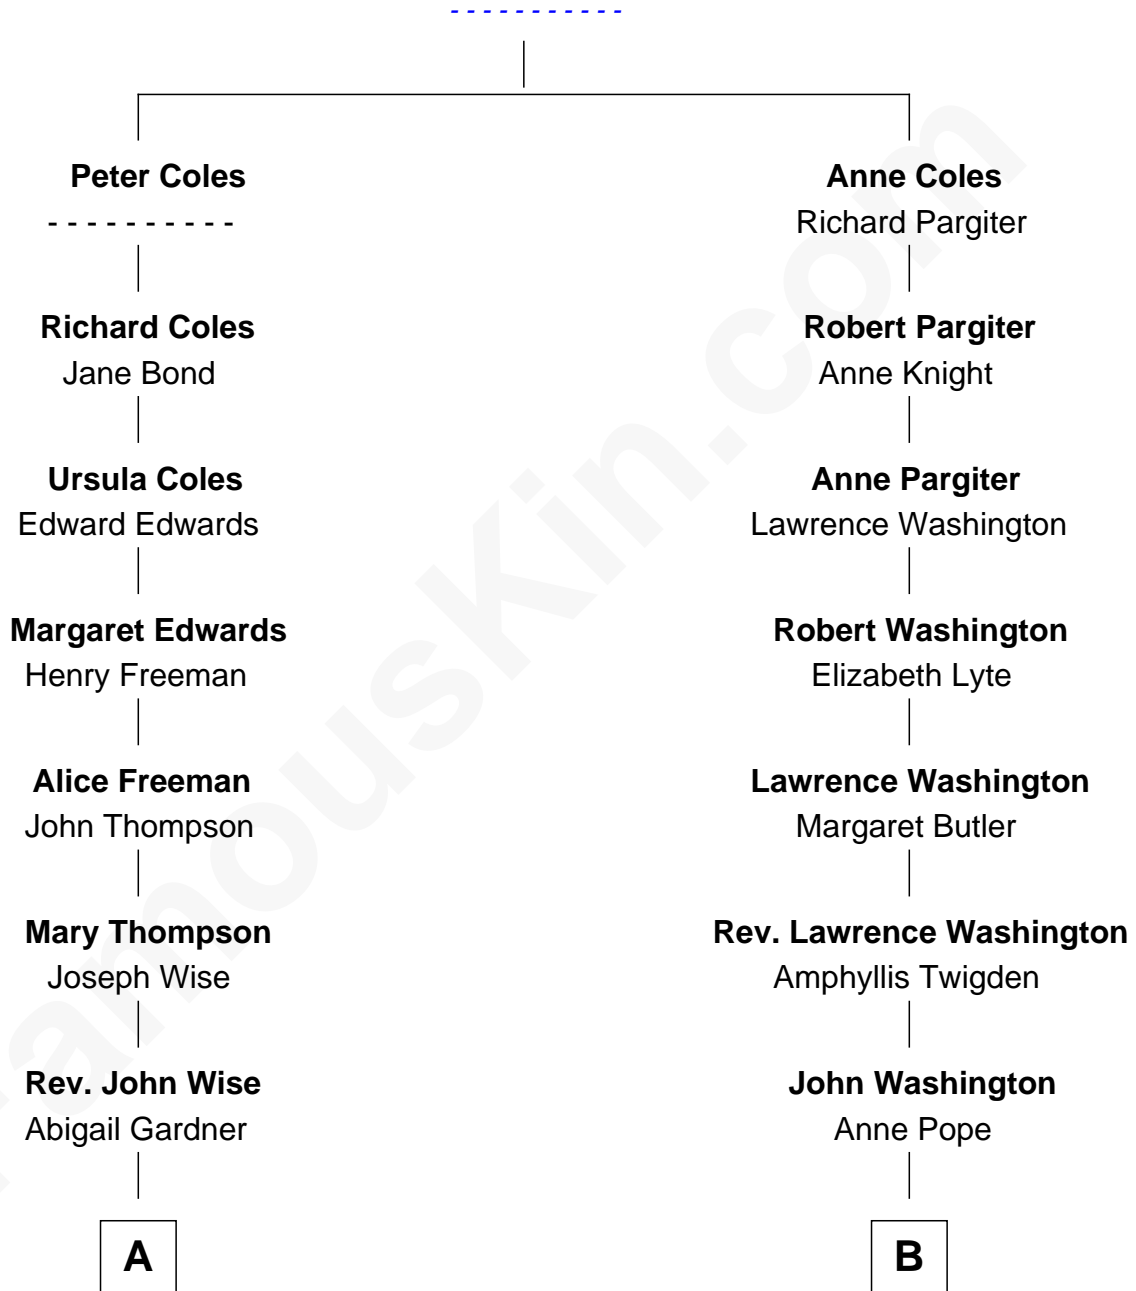

FamousKin.com Relationship Chart of

Bill Weld

68th Governor of Massachusetts

9th cousin 6 times removed of

George Washington

1st U.S. President

Richard Coles

A

Lucy Wise
Rev. John White

Hannah White
Nathaniel Haskell

Hannah Haskell
David Low

Seth Low
Mary Porter

Harriet Low
John Babcock Hillard

Harriet Hillard
William Augustus White

Margaret Low White
Francis Minot Weld

David Weld
Mary Blake Nichols

Bill Weld
68th Governor of Massachusetts

B

Lawrence Washington
Mildred Warner

Augustine Washington
Mary Ball

George Washington
1st U.S. President