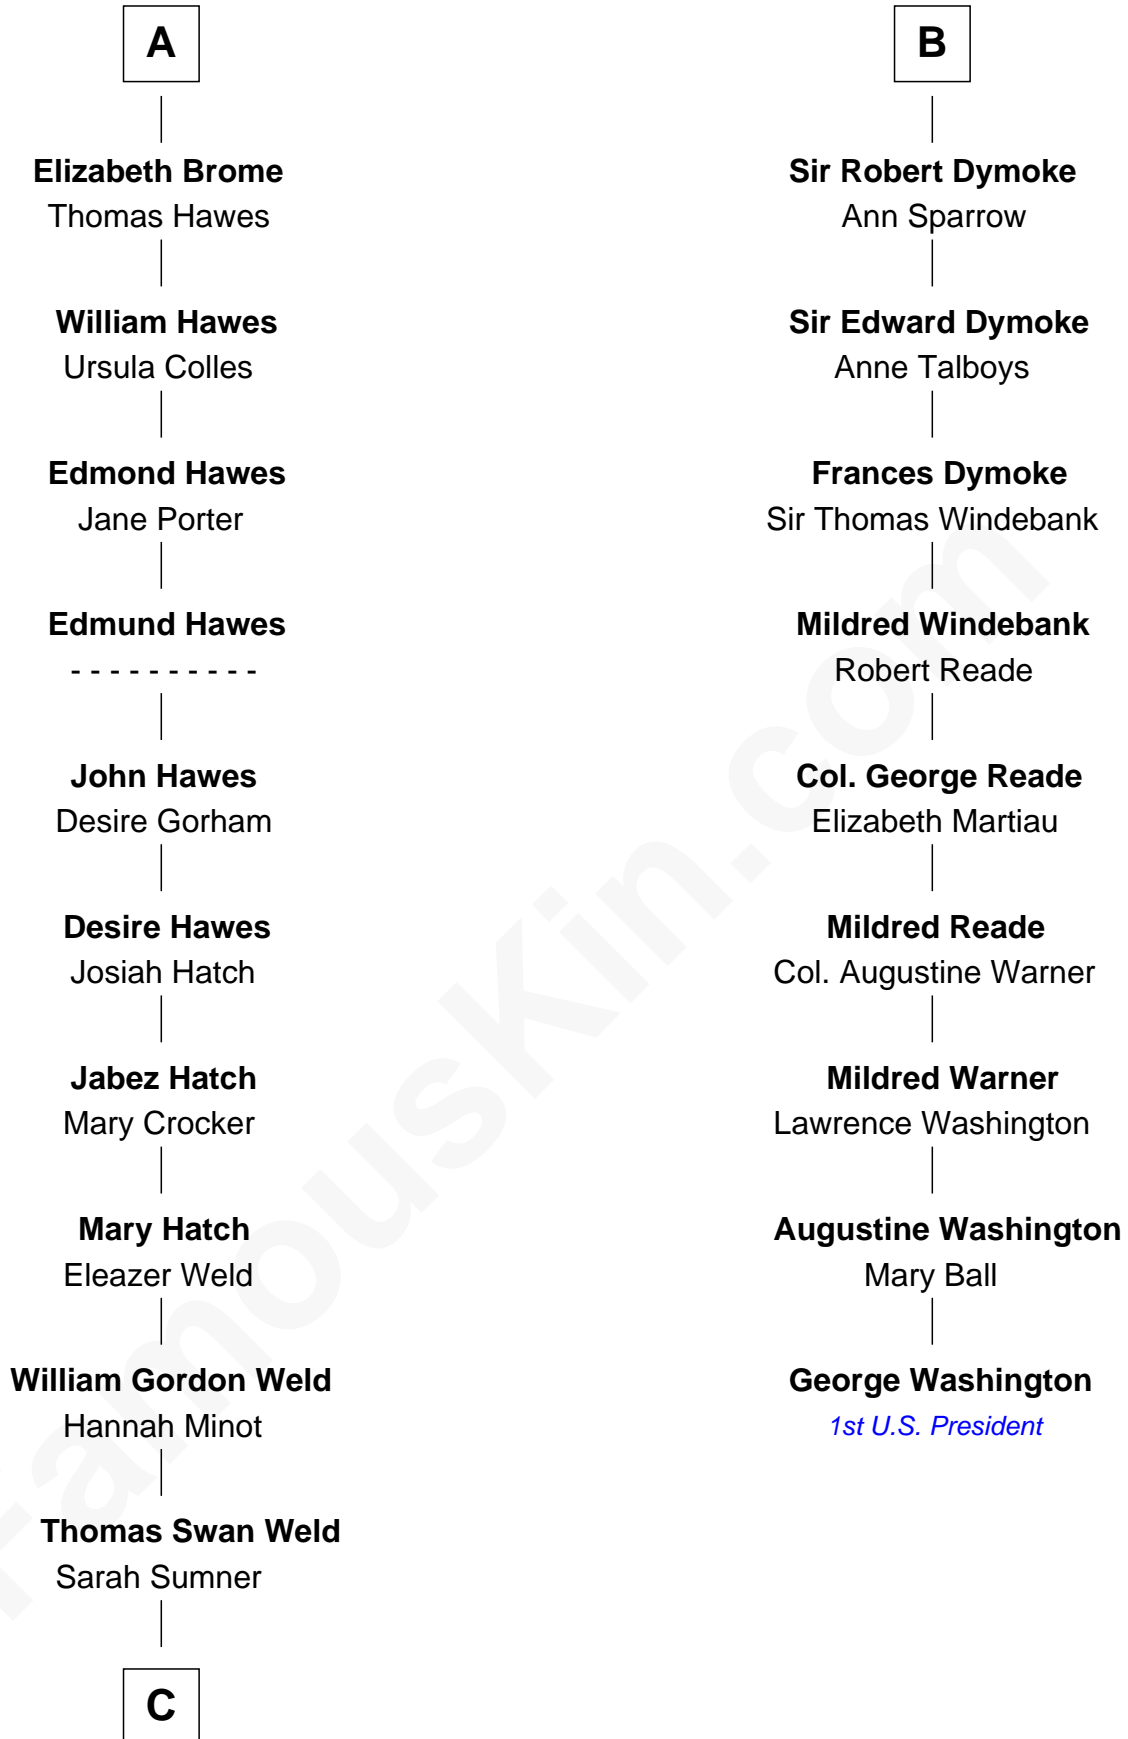

## Relationship Chart of

### Bill Weld

68th Governor of Massachusetts  
15th cousin 5 times removed of

**George Washington**  
1st U.S. President

**Sir Robert de Ros**  
Isabel de Aubeney

**C**

—  
**Dr. Francis Minot Weld**  
Fanny Elizabeth Bartholomew

—  
**Francis Minot Weld**  
Margaret Low White

—  
**David Weld**  
Mary Blake Nichols

—  
**Bill Weld**  
*68th Governor of Massachusetts*

FamousKin.com