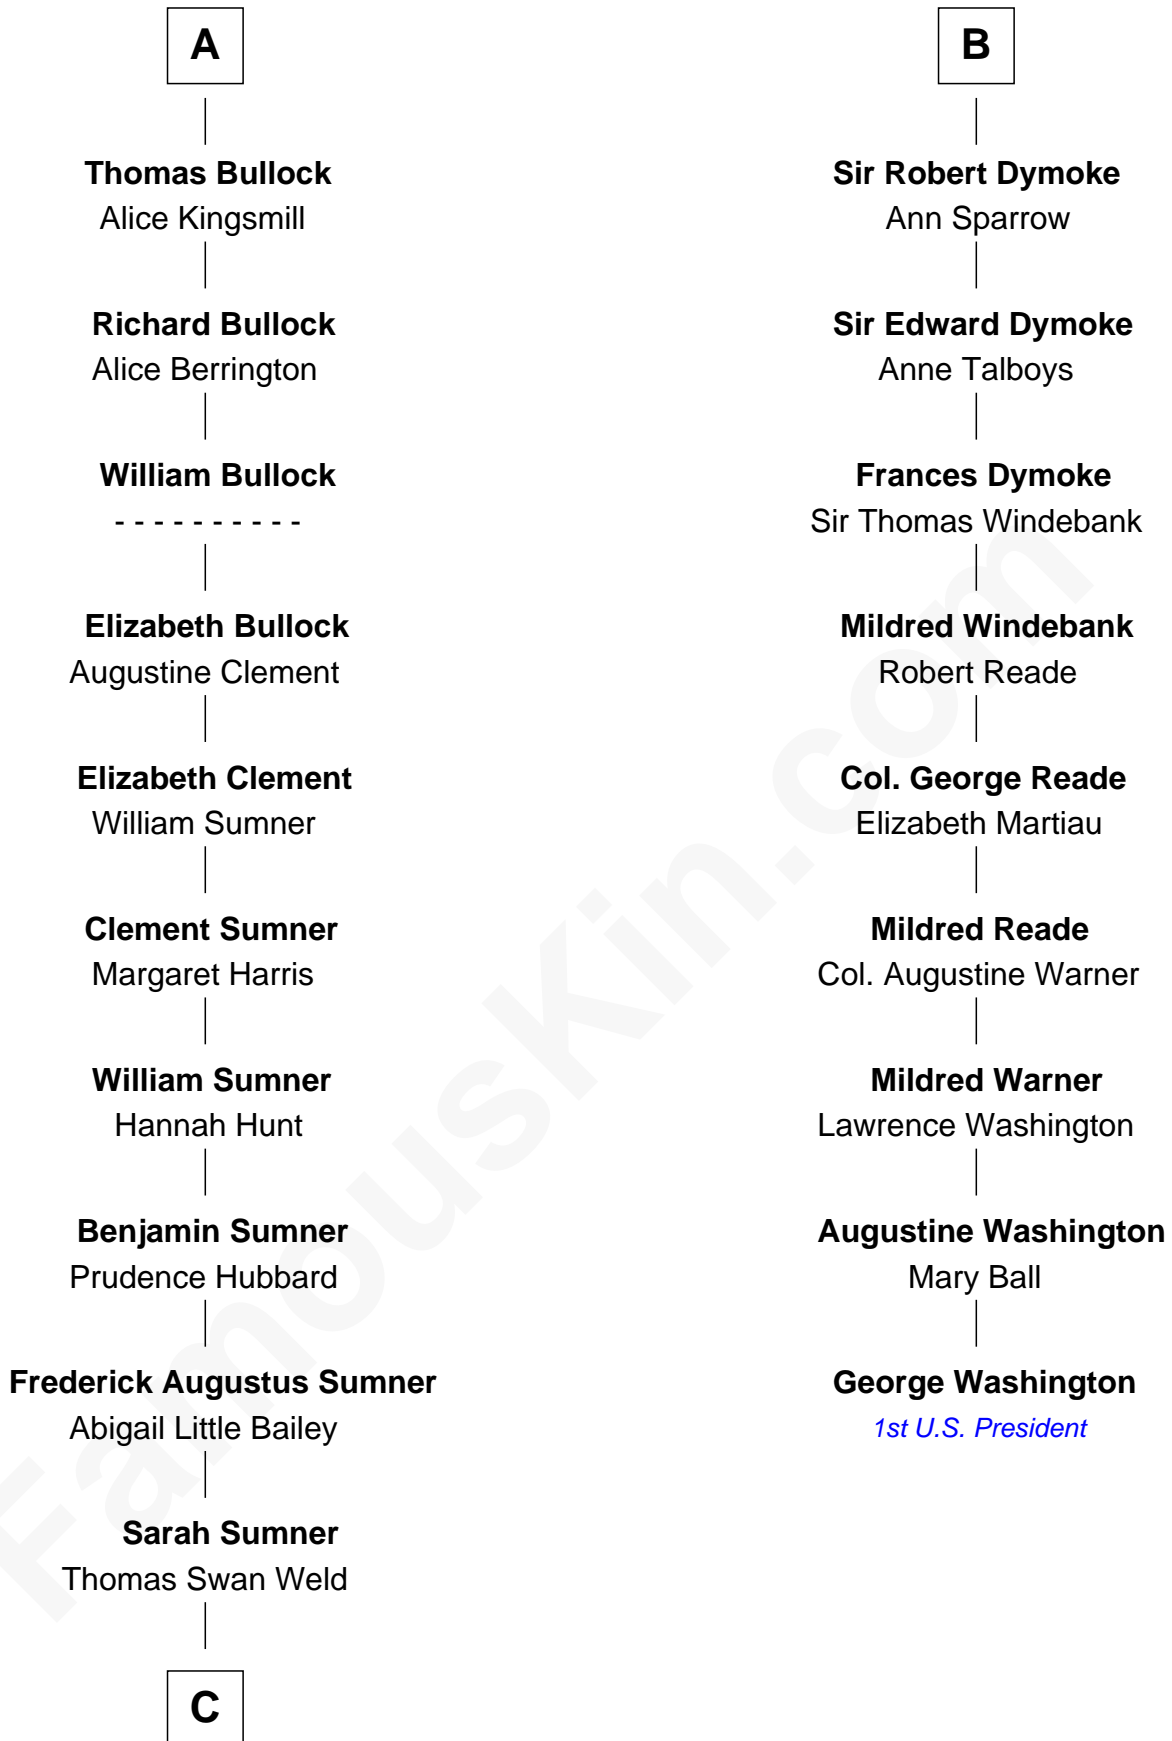

## Relationship Chart of

### Bill Weld

68th Governor of Massachusetts  
15th cousin 5 times removed of

**George Washington**  
1st U.S. President

**C**

—  
**Dr. Francis Minot Weld**  
Fanny Elizabeth Bartholomew

—  
**Francis Minot Weld**  
Margaret Low White

—  
**David Weld**  
Mary Blake Nichols

—  
**Bill Weld**  
*68th Governor of Massachusetts*

FamousKin.com