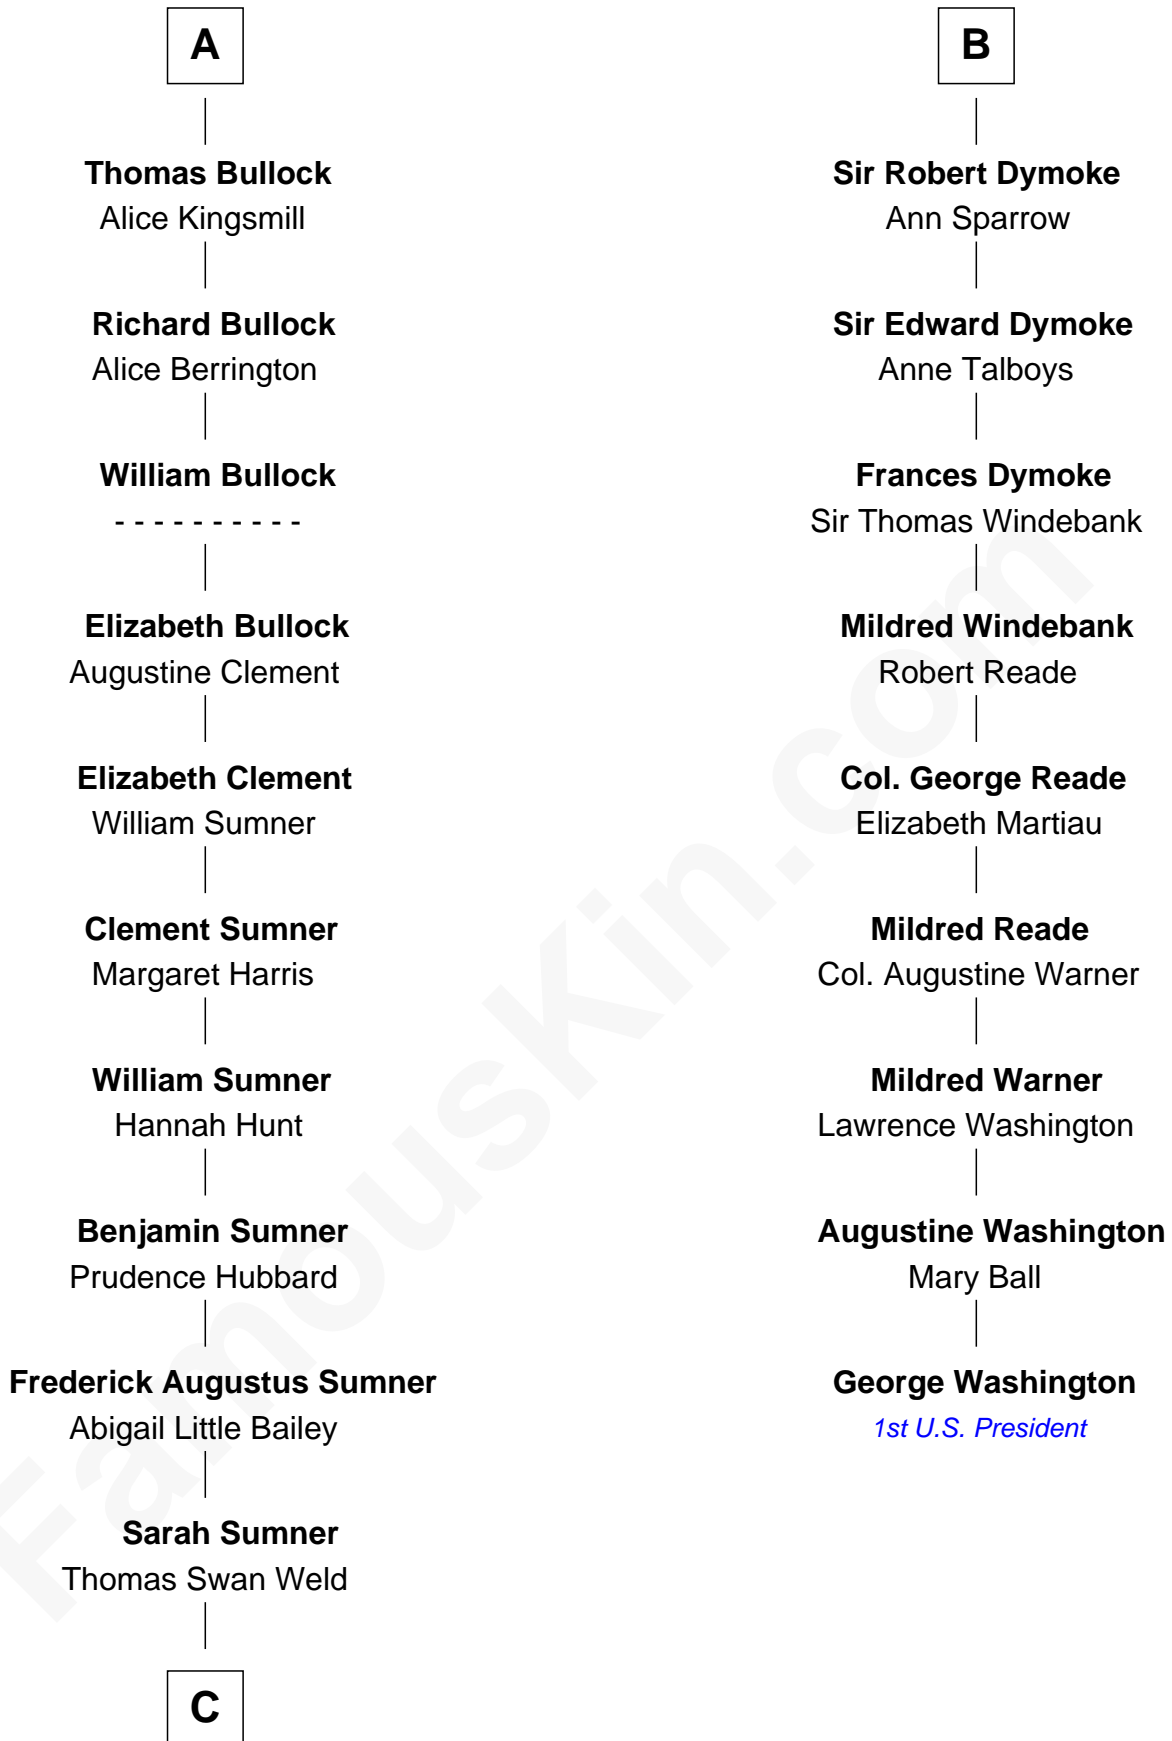

FamousKin.com

Relationship Chart of

Bill Weld

68th Governor of Massachusetts

15th cousin 5 times removed of

George Washington

1st U.S. President

Gunselm de Badlesmere

Margaret de Clare

Margery de Badlesmere

Sir William de Ros

Maud de Roos

John de Welles

John de Welles

Eleanor de Mowbray

Eudo de Welles

Maud de Greystoke

Sir Lionel de Welles

Joan de Waterton

Margaret de Welles

Sir Thomas Dymoke

B

C

—
Dr. Francis Minot Weld
Fanny Elizabeth Bartholomew

—
Francis Minot Weld
Margaret Low White

—
David Weld
Mary Blake Nichols

—
Bill Weld
68th Governor of Massachusetts

FamousKin.com