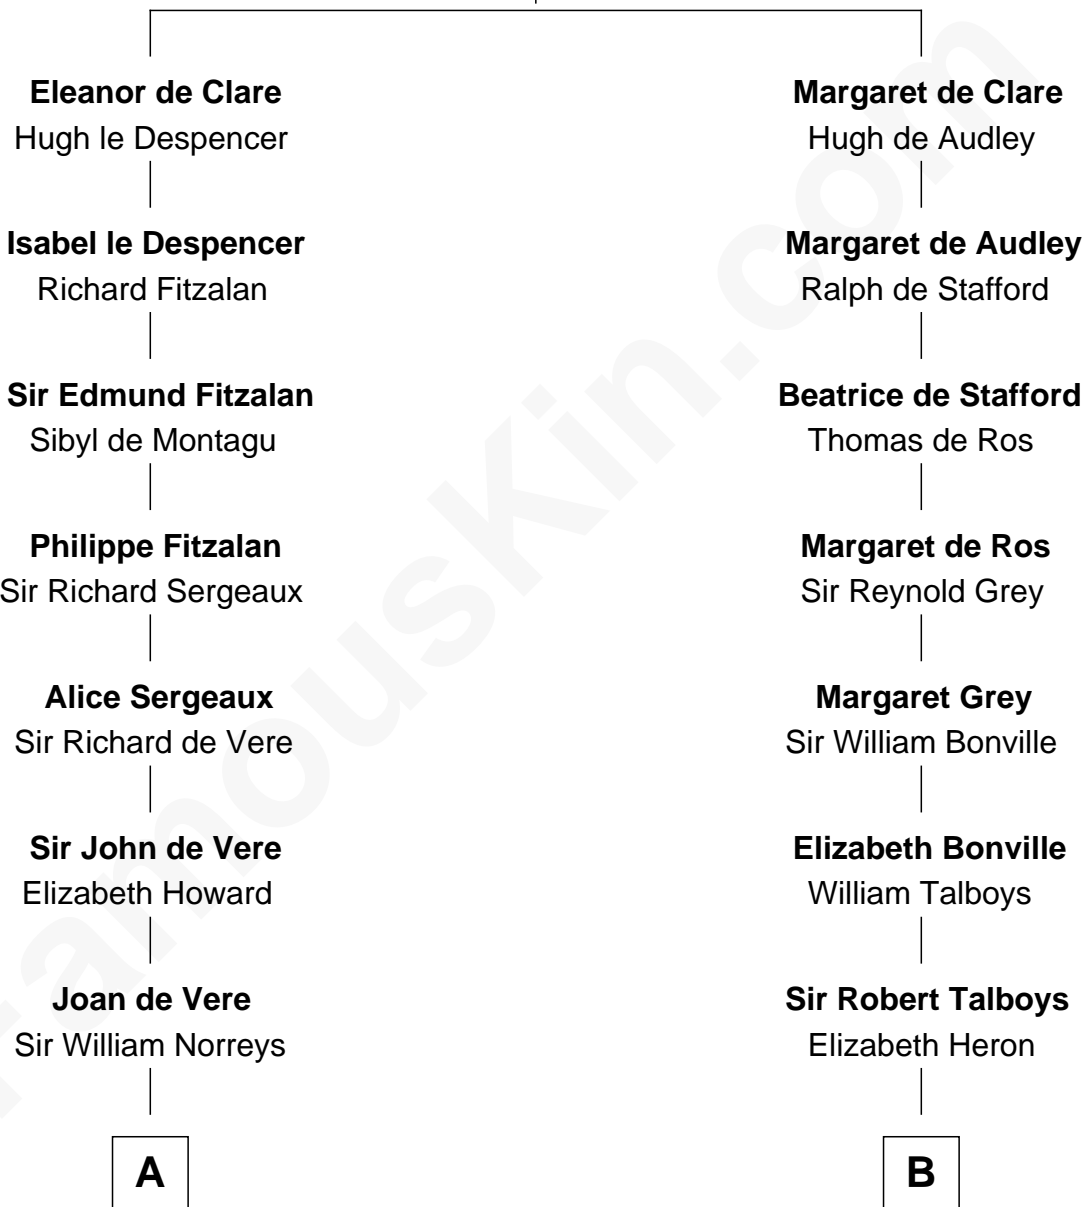

## Relationship Chart of

### Bill Weld

68th Governor of Massachusetts  
15th cousin 6 times removed of

**George Washington**  
1st U.S. President

**Sir Gilbert de Clare**  
Joan of Acre

**C**

**Sarah Sumner**  
Thomas Swan Weld

**Dr. Francis Minot Weld**  
Fanny Elizabeth Bartholomew