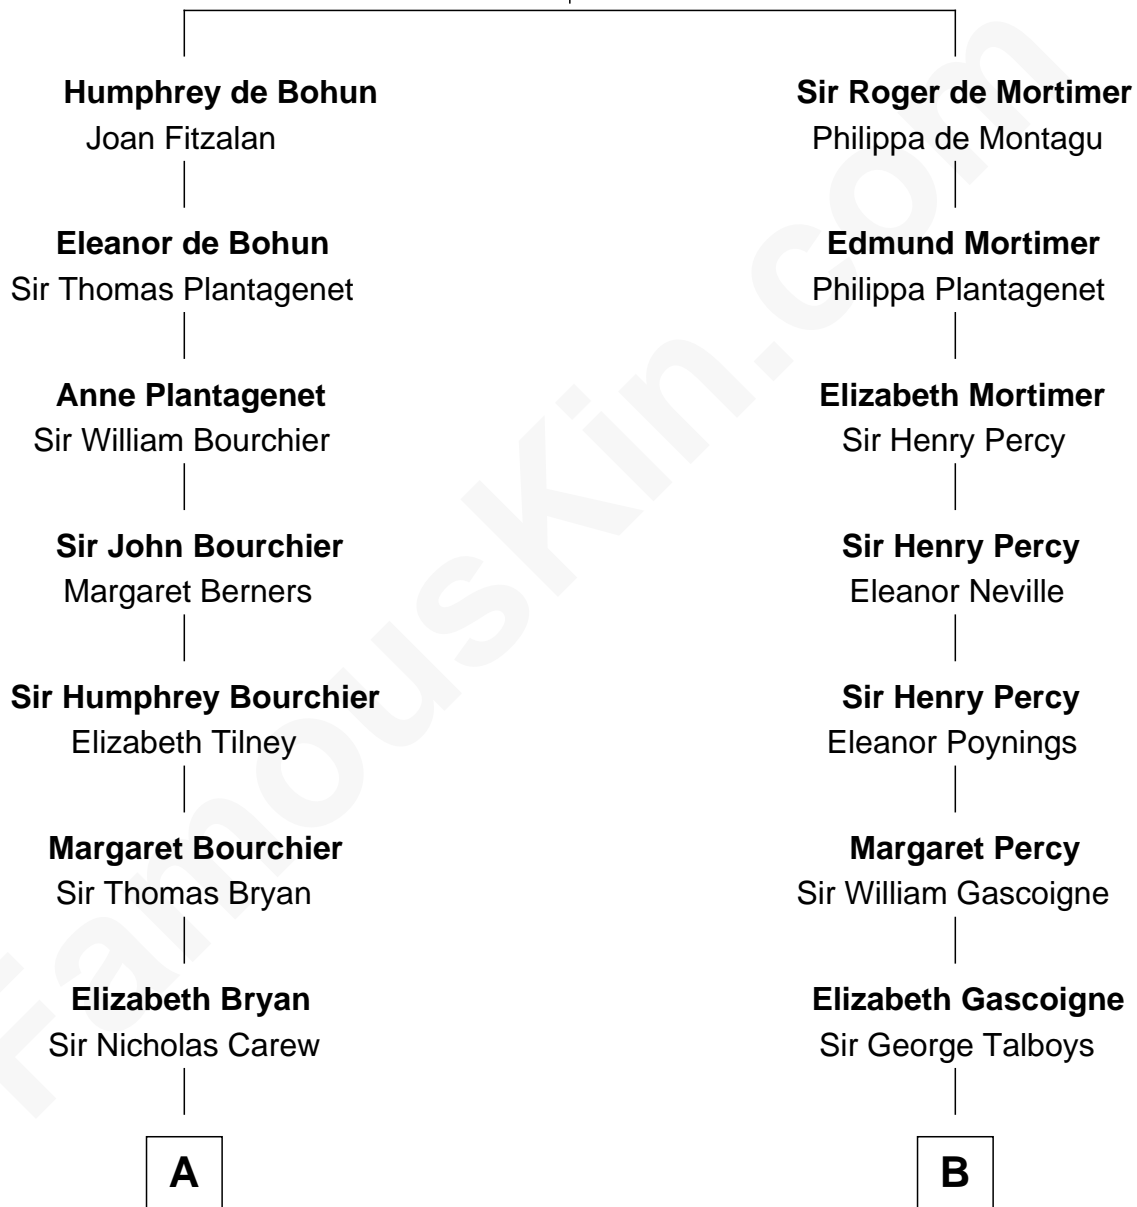

# FamousKin.com Relationship Chart of

**Bill Weld**

*68th Governor of Massachusetts*

**14th cousin 6 times removed of**

**George Washington**

*1st U.S. President*

**Elizabeth de Badlesmere**

*with husband*  
*Sir William de Bohun*

*with husband*  
*Sir Edmund Mortimer*

**C**

—  
**Fanny Elizabeth Bartholomew**

Dr. Francis Minot Weld

—  
**Francis Minot Weld**

Margaret Low White

—  
**David Weld**

Mary Blake Nichols

—  
**Bill Weld**

*68th Governor of Massachusetts*