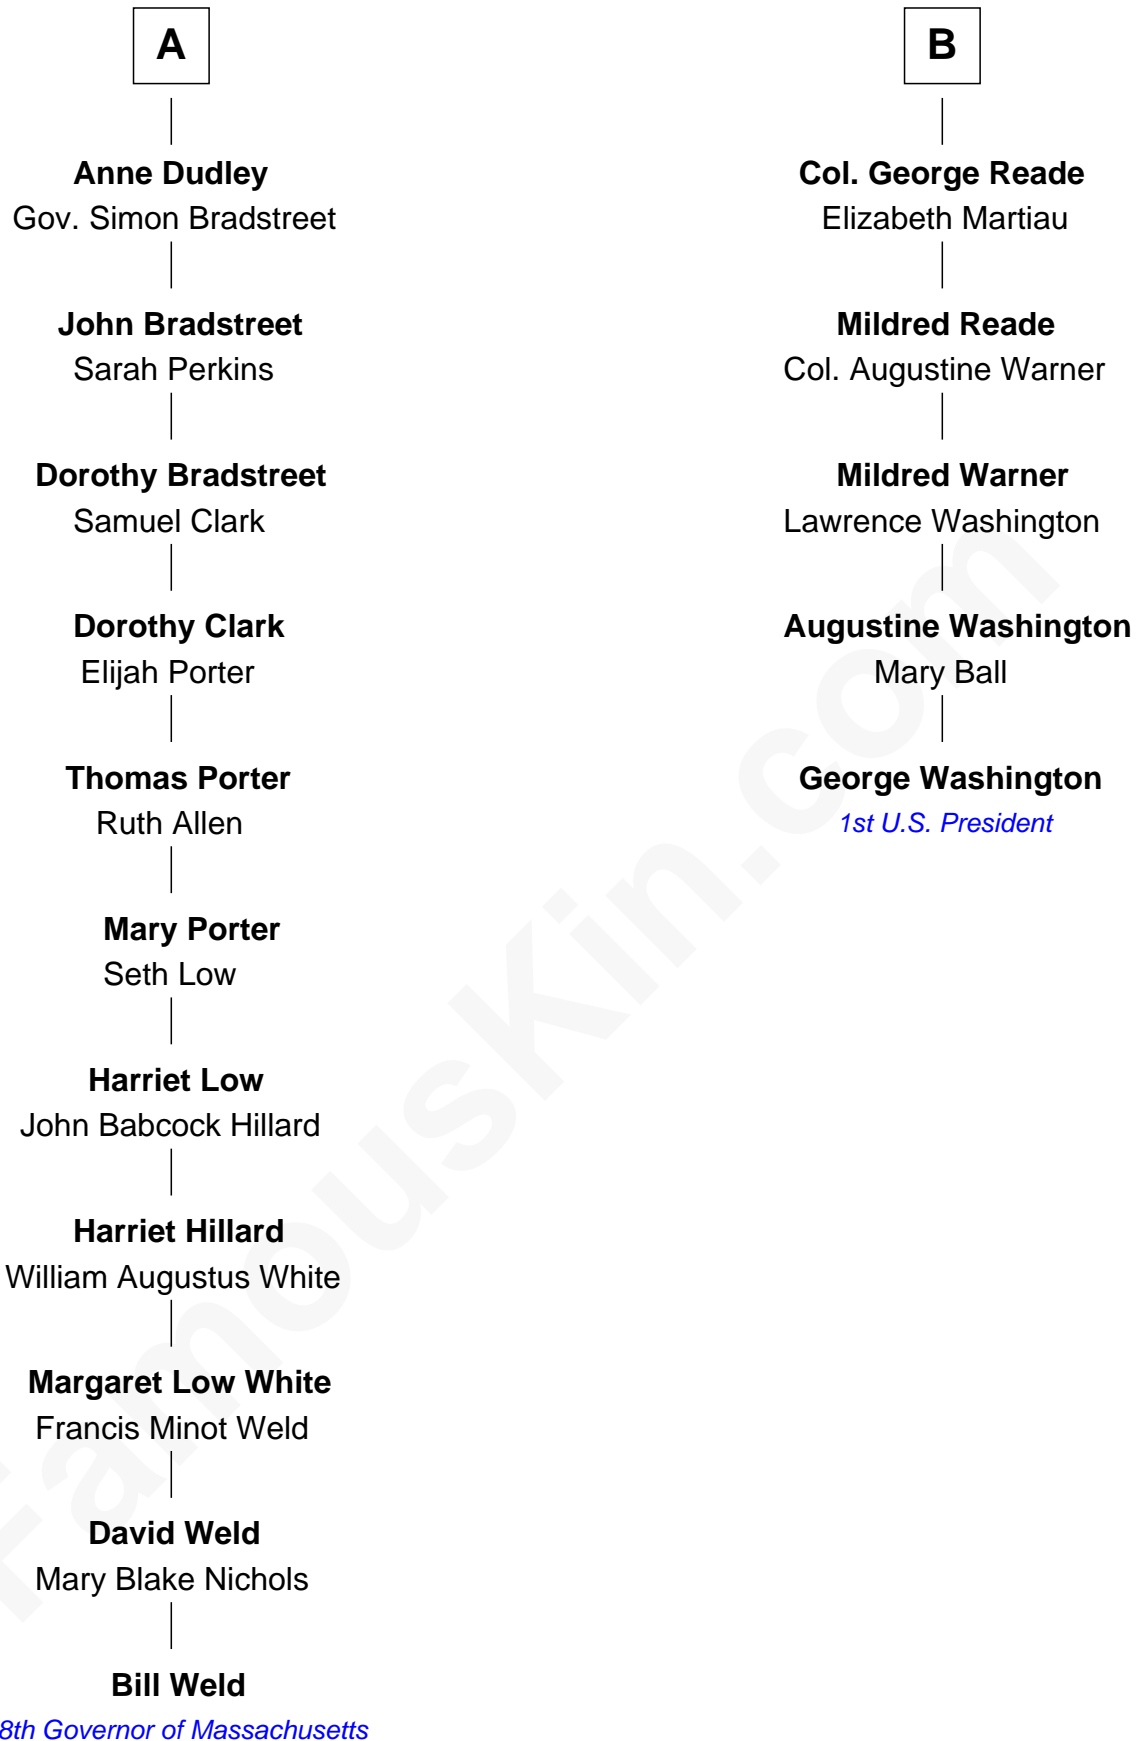

FamousKin.com Relationship Chart of

Bill Weld

68th Governor of Massachusetts

11th cousin 6 times removed of

George Washington

1st U.S. President

Bill Weld photo by [Marc Nozell](#) ([CC BY-SA 2.0](#))