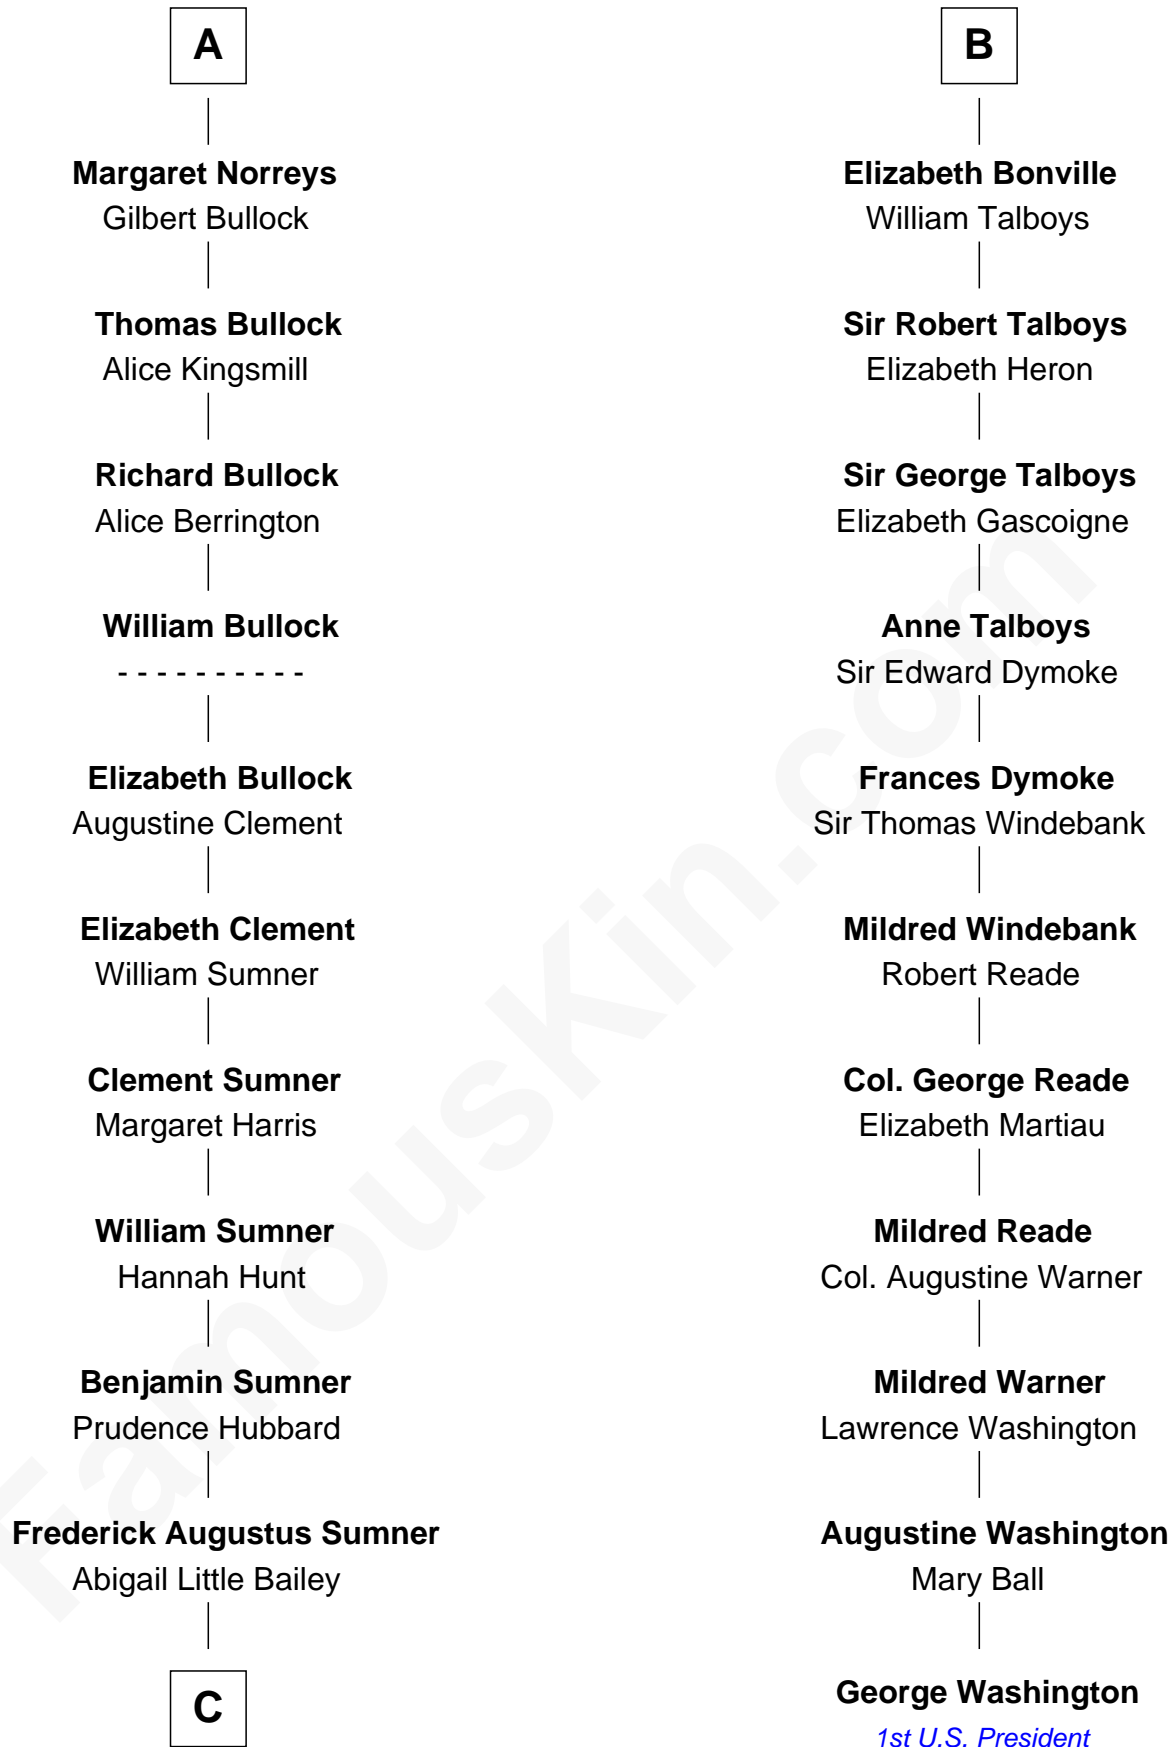

# FamousKin.com Relationship Chart of

**Bill Weld**

*68th Governor of Massachusetts*

**17th cousin 4 times removed of**

**George Washington**

*1st U.S. President*

**Sir Walter FitzRobert**

Ida Longespee

William de Odingsells

**Ida de Odingsells**

Sir Roger de Herdeburgh

**Ela Herdeburgh**

Sir William de Boteler

**Ankaret le Boteler**

John le Strange

**Eleanor le Strange**

Sir Reynold de Grey

**Sir Reynold Grey**

Margaret de Ros

**Margaret Grey**

Sir William Bonville

**B**

**C**

**Sarah Sumner**  
Thomas Swan Weld

**Dr. Francis Minot Weld**  
Fanny Elizabeth Bartholomew

**Francis Minot Weld**  
Margaret Low White

**David Weld**  
Mary Blake Nichols

**Bill Weld**  
*68th Governor of Massachusetts*