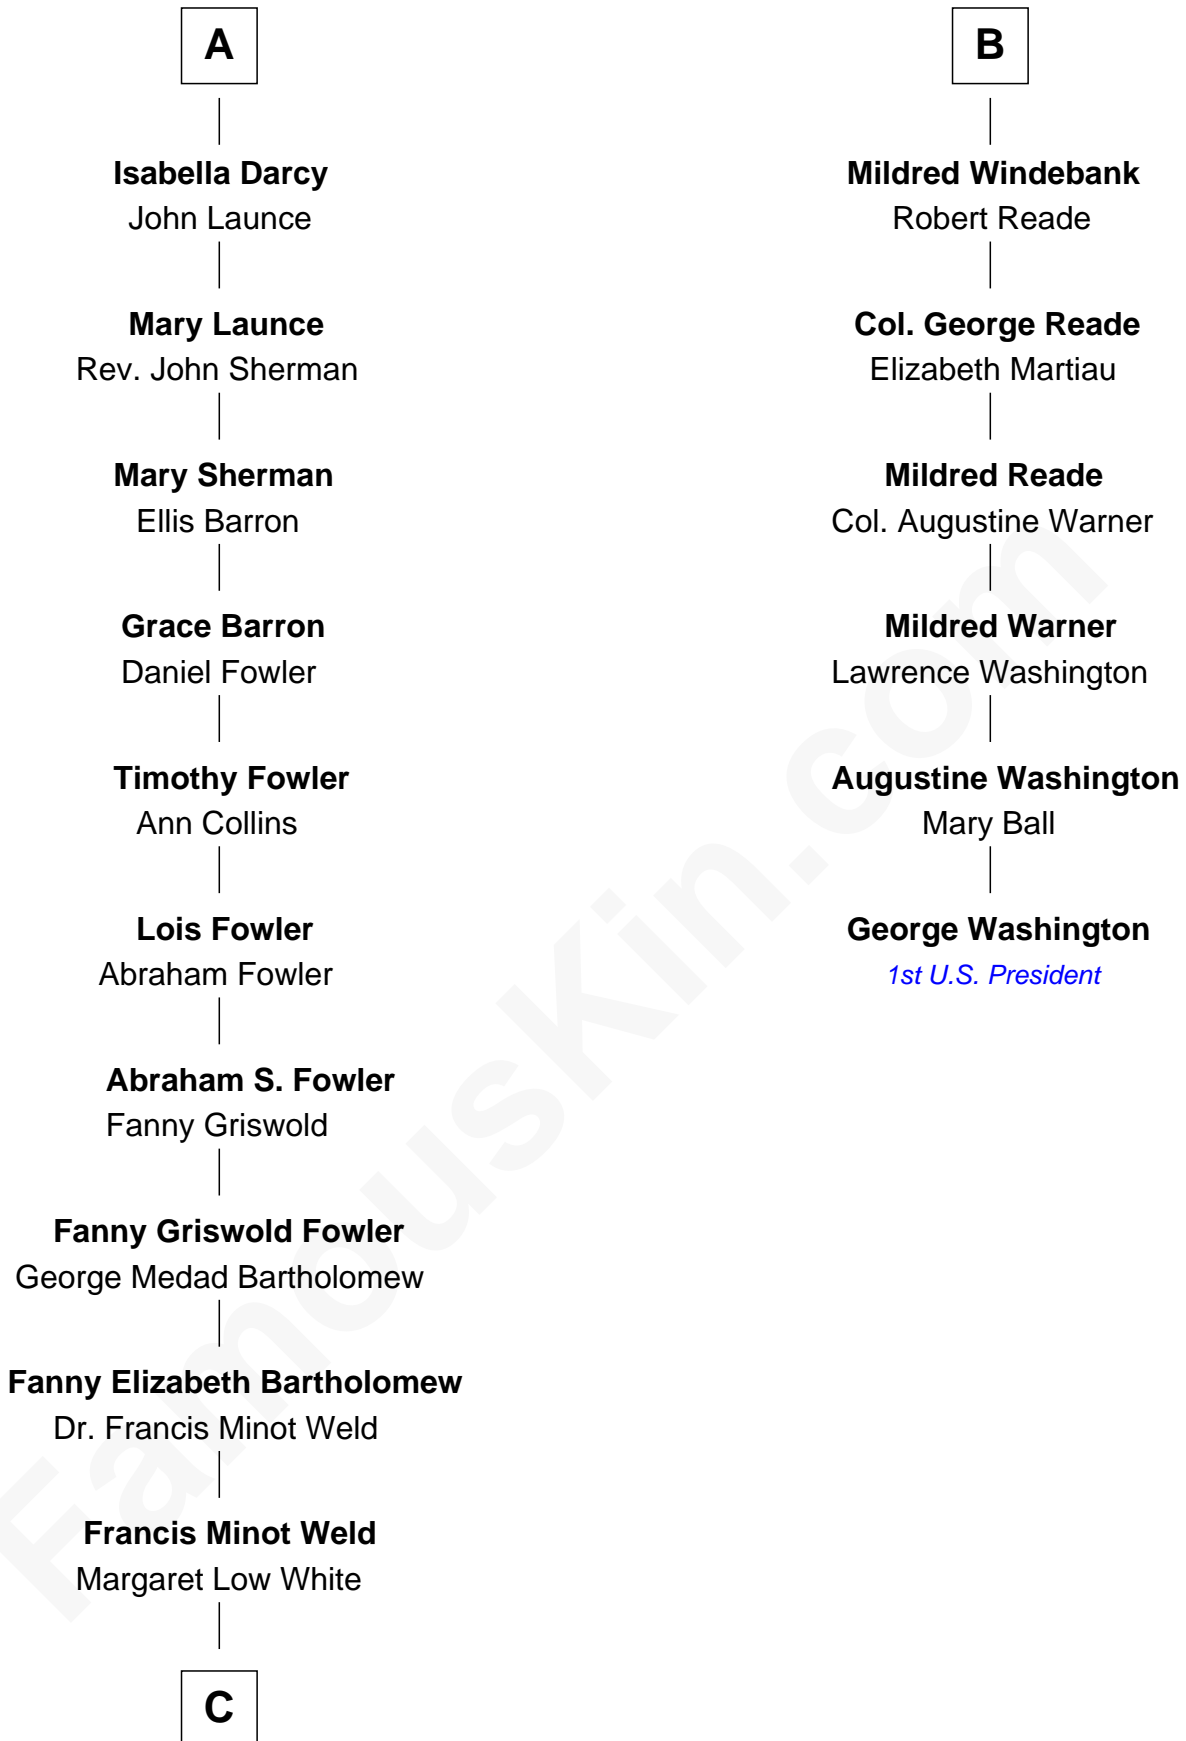

## Relationship Chart of

### Bill Weld

68th Governor of Massachusetts

12th cousin 6 times removed of

### George Washington

1st U.S. President

C

David Weld

Mary Blake Nichols

Bill Weld

*68th Governor of Massachusetts*

FamousKin.com