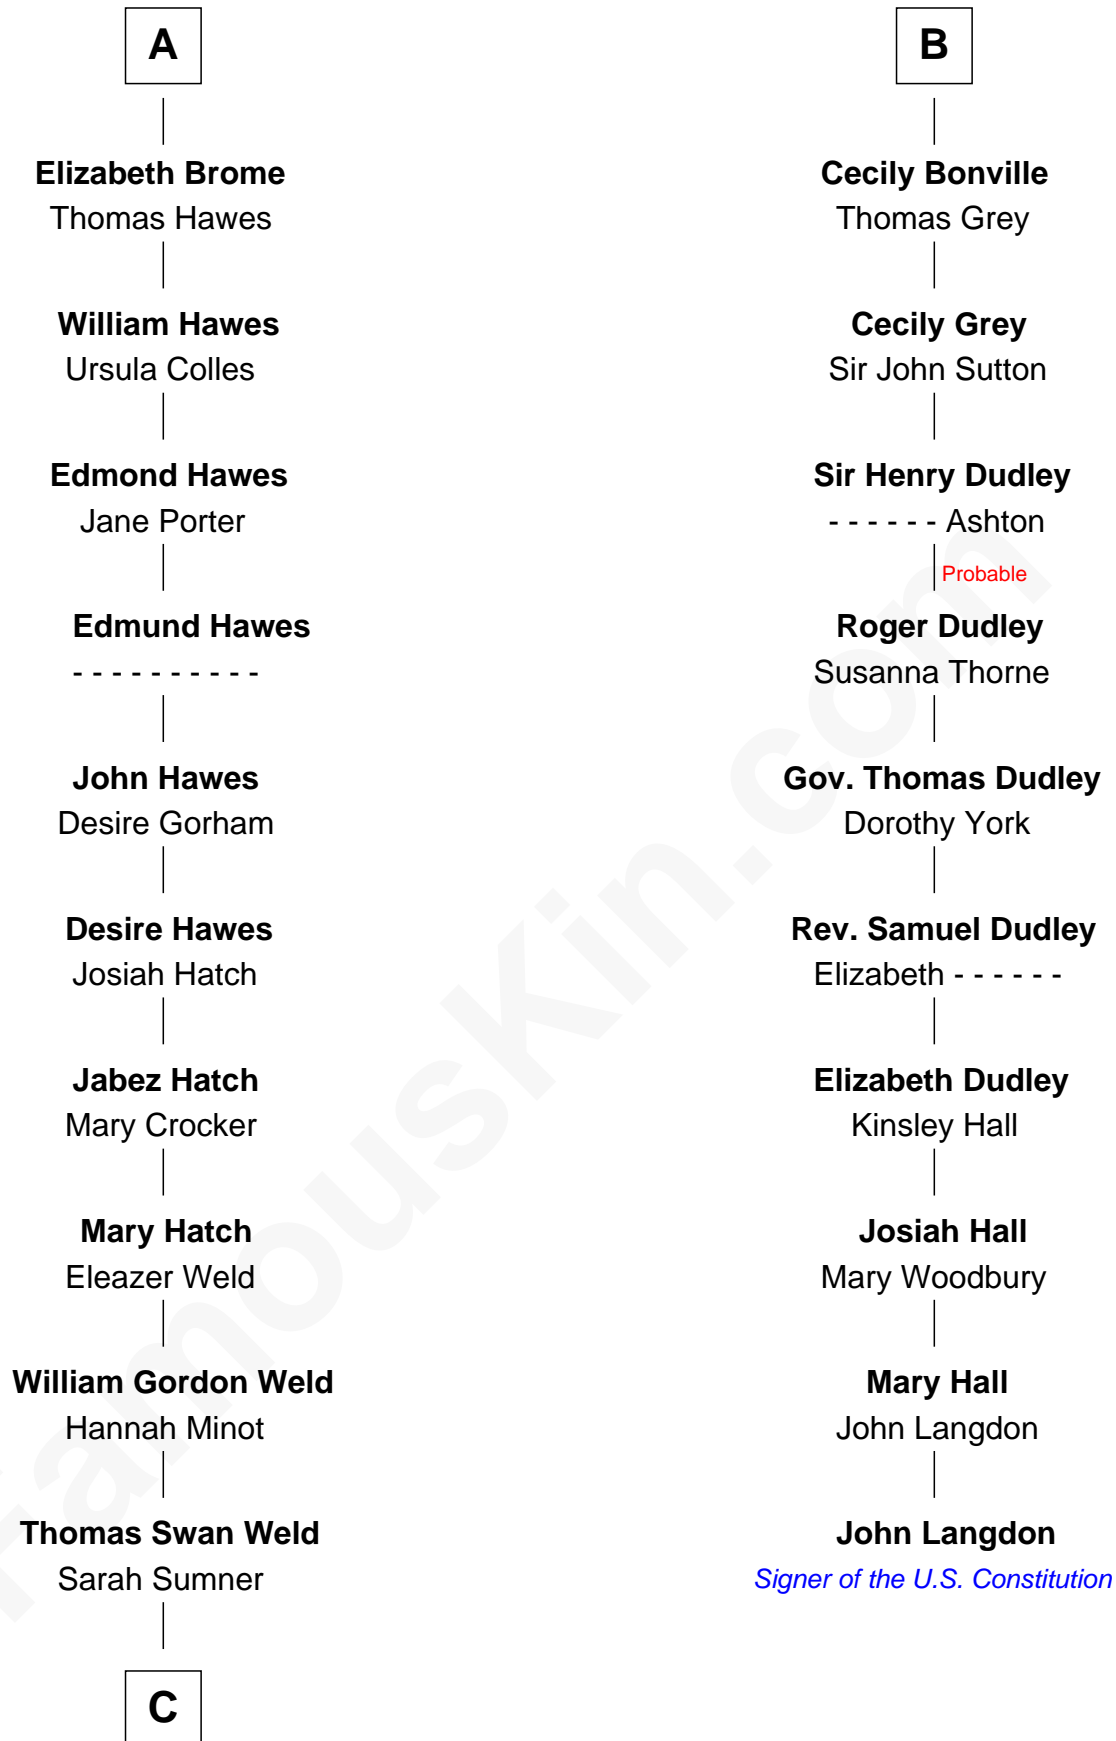

## Relationship Chart of

### Bill Weld

68th Governor of Massachusetts

16th cousin 4 times removed of

### John Langdon

Signer of the U.S. Constitution

**Sir Robert de Ros**

Isabel de Aubeney

**C**

—  
**Dr. Francis Minot Weld**  
Fanny Elizabeth Bartholomew

—  
**Francis Minot Weld**  
Margaret Low White

—  
**David Weld**  
Mary Blake Nichols

—  
**Bill Weld**  
*68th Governor of Massachusetts*

FamousKin.com