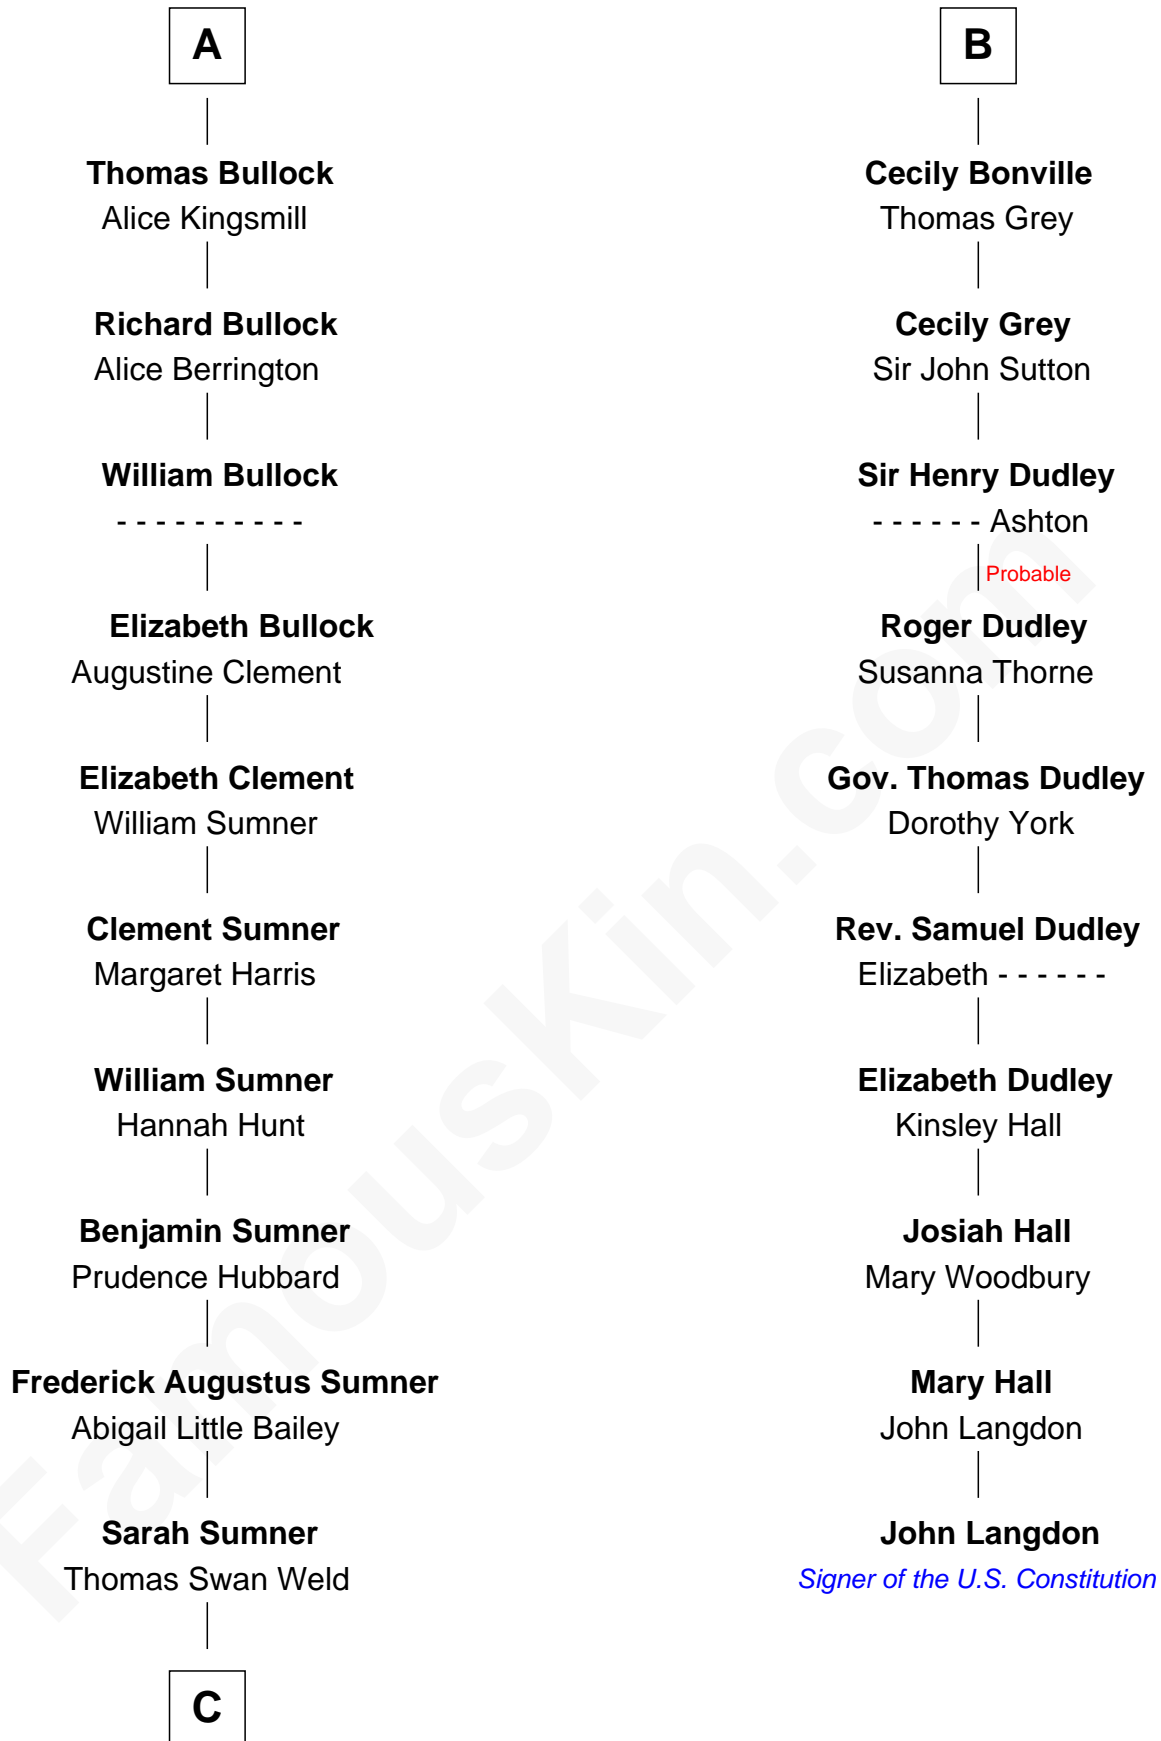

FamousKin.com

Relationship Chart of

Bill Weld

68th Governor of Massachusetts

16th cousin 4 times removed of

John Langdon

Signer of the U.S. Constitution

C

—
Dr. Francis Minot Weld
Fanny Elizabeth Bartholomew

—
Francis Minot Weld
Margaret Low White

—
David Weld
Mary Blake Nichols

—
Bill Weld
68th Governor of Massachusetts

FamousKin.com