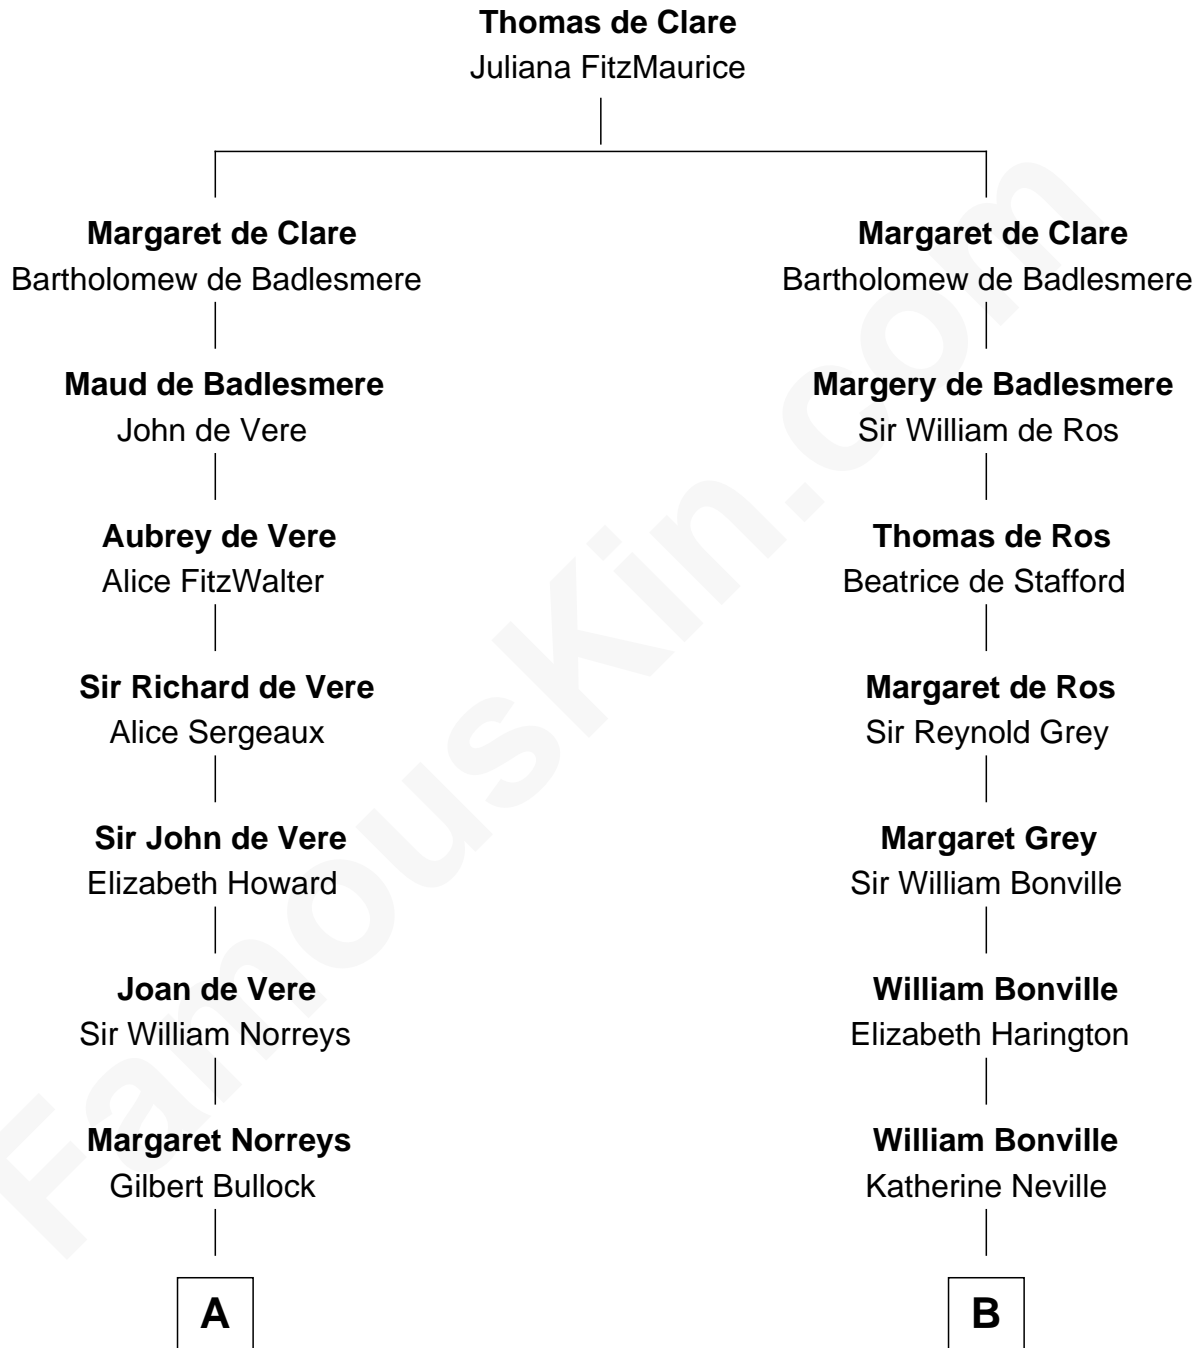

FamousKin.com

Relationship Chart of

Bill Weld

68th Governor of Massachusetts

16th cousin 4 times removed of

John Langdon

Signer of the U.S. Constitution

C

—
Dr. Francis Minot Weld
Fanny Elizabeth Bartholomew

—
Francis Minot Weld
Margaret Low White

—
David Weld
Mary Blake Nichols

—
Bill Weld
68th Governor of Massachusetts

FamousKin.com