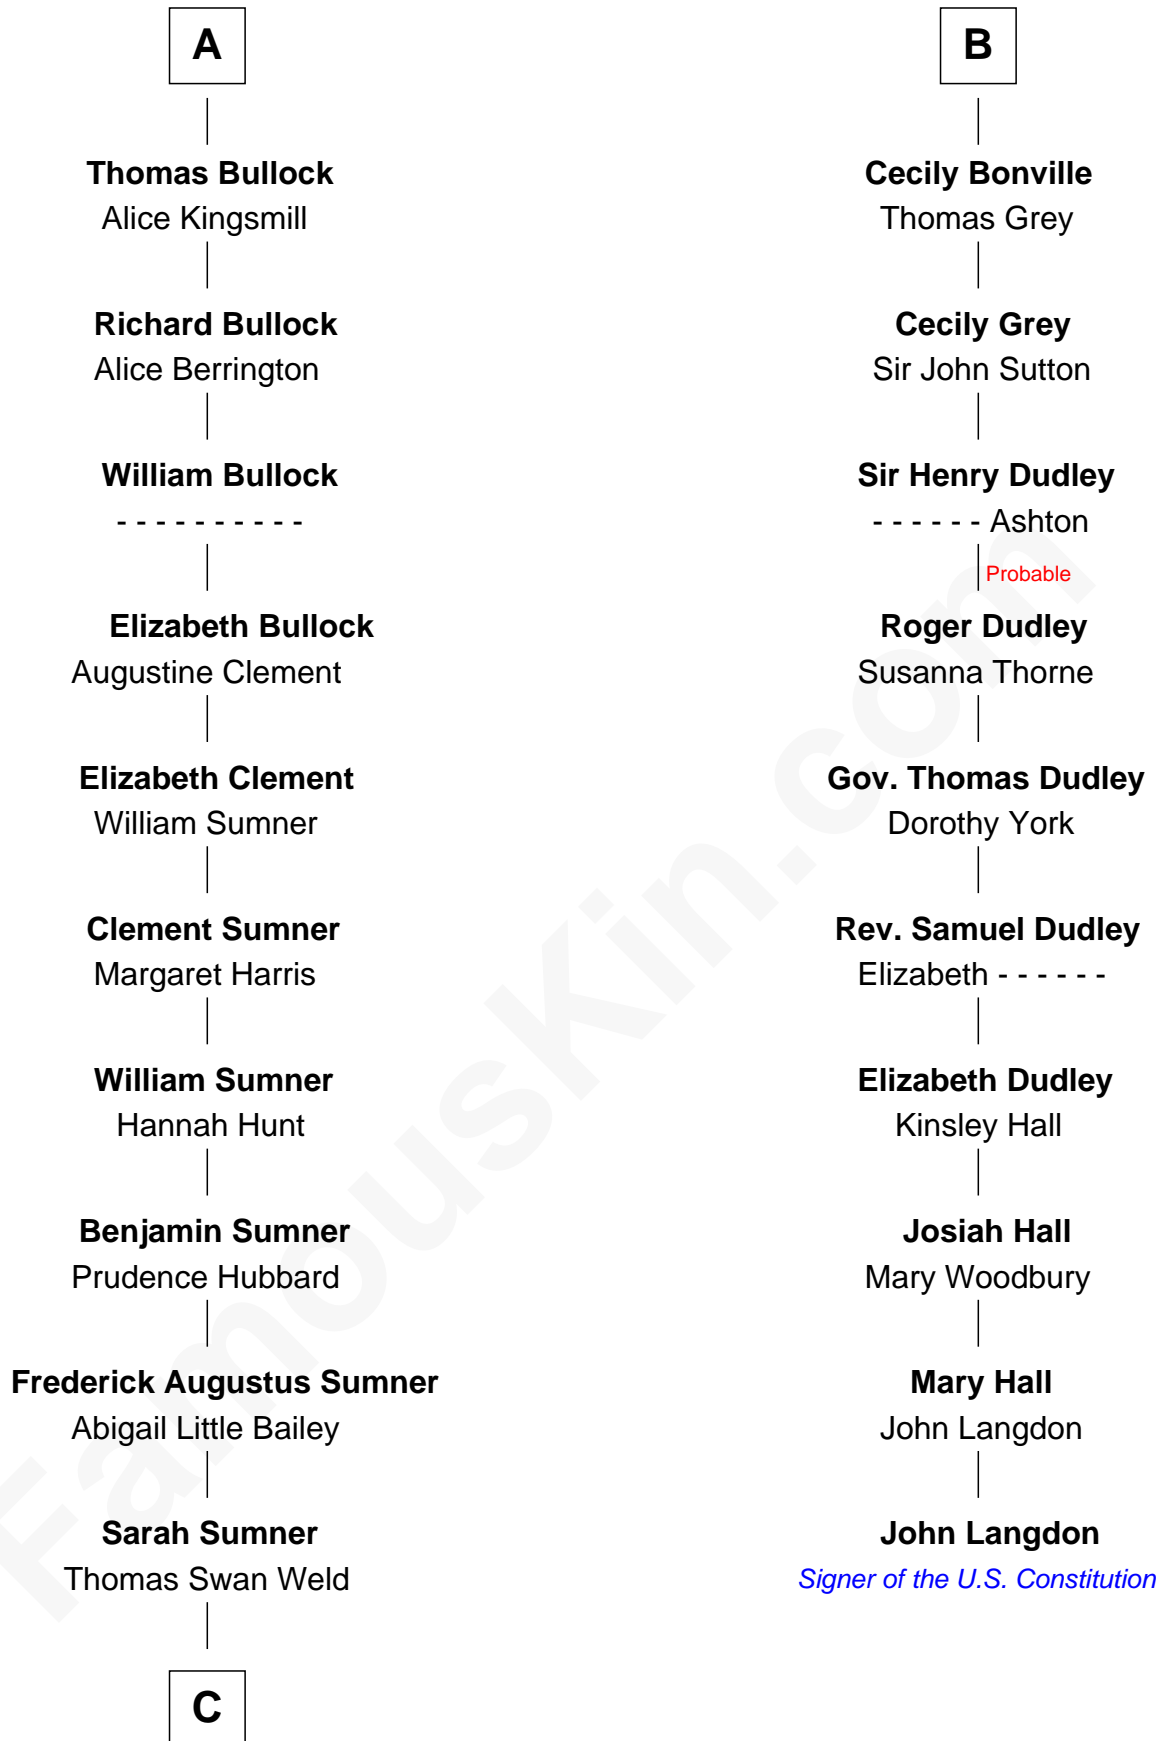

# FamousKin.com Relationship Chart of

**Bill Weld**

*68th Governor of Massachusetts*

**16th cousin 4 times removed of**

**John Langdon**

*Signer of the U.S. Constitution*

**Gunselm de Badlesmere**

**Bartholomew de Badlesmere**

Elizabeth Howard

**Joan de Vere**

Sir William Norreys

**Margaret Norreys**

Gilbert Bullock

**A**

**Bartholomew de Badlesmere**

Margaret de Clare

**Margery de Badlesmere**

Sir William de Ros

**Thomas de Ros**

Beatrice de Stafford

**Margaret de Ros**

Sir Reynold Grey

**Margaret Grey**

Sir William Bonville

**William Bonville**

Elizabeth Harington

**William Bonville**

Katherine Neville

**B**

**C**

—  
**Dr. Francis Minot Weld**  
Fanny Elizabeth Bartholomew

—  
**Francis Minot Weld**  
Margaret Low White