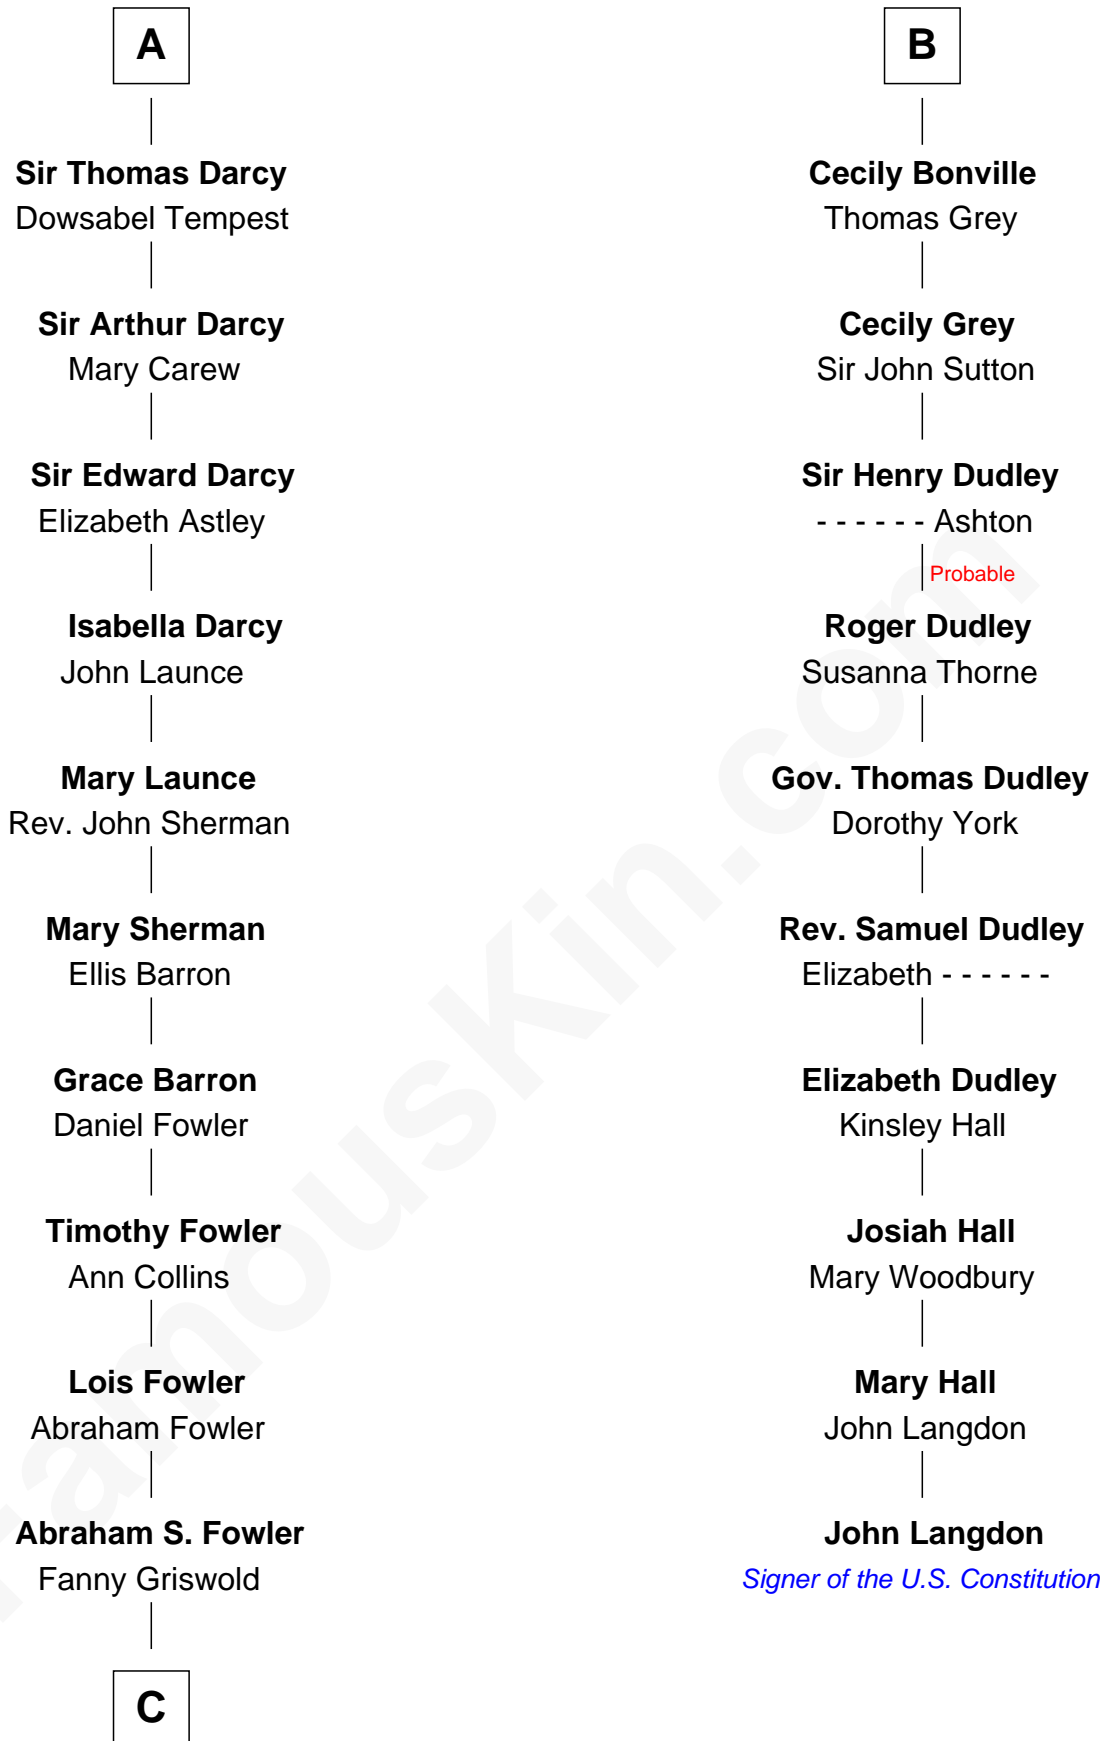

FamousKin.com Relationship Chart of

Bill Weld

68th Governor of Massachusetts

16th cousin 5 times removed of

John Langdon

Signer of the U.S. Constitution

John de Vaux

C

Fanny Griswold Fowler
George Medad Bartholomew

Fanny Elizabeth Bartholomew
Dr. Francis Minot Weld

Francis Minot Weld
Margaret Low White

David Weld
Mary Blake Nichols

Bill Weld
68th Governor of Massachusetts