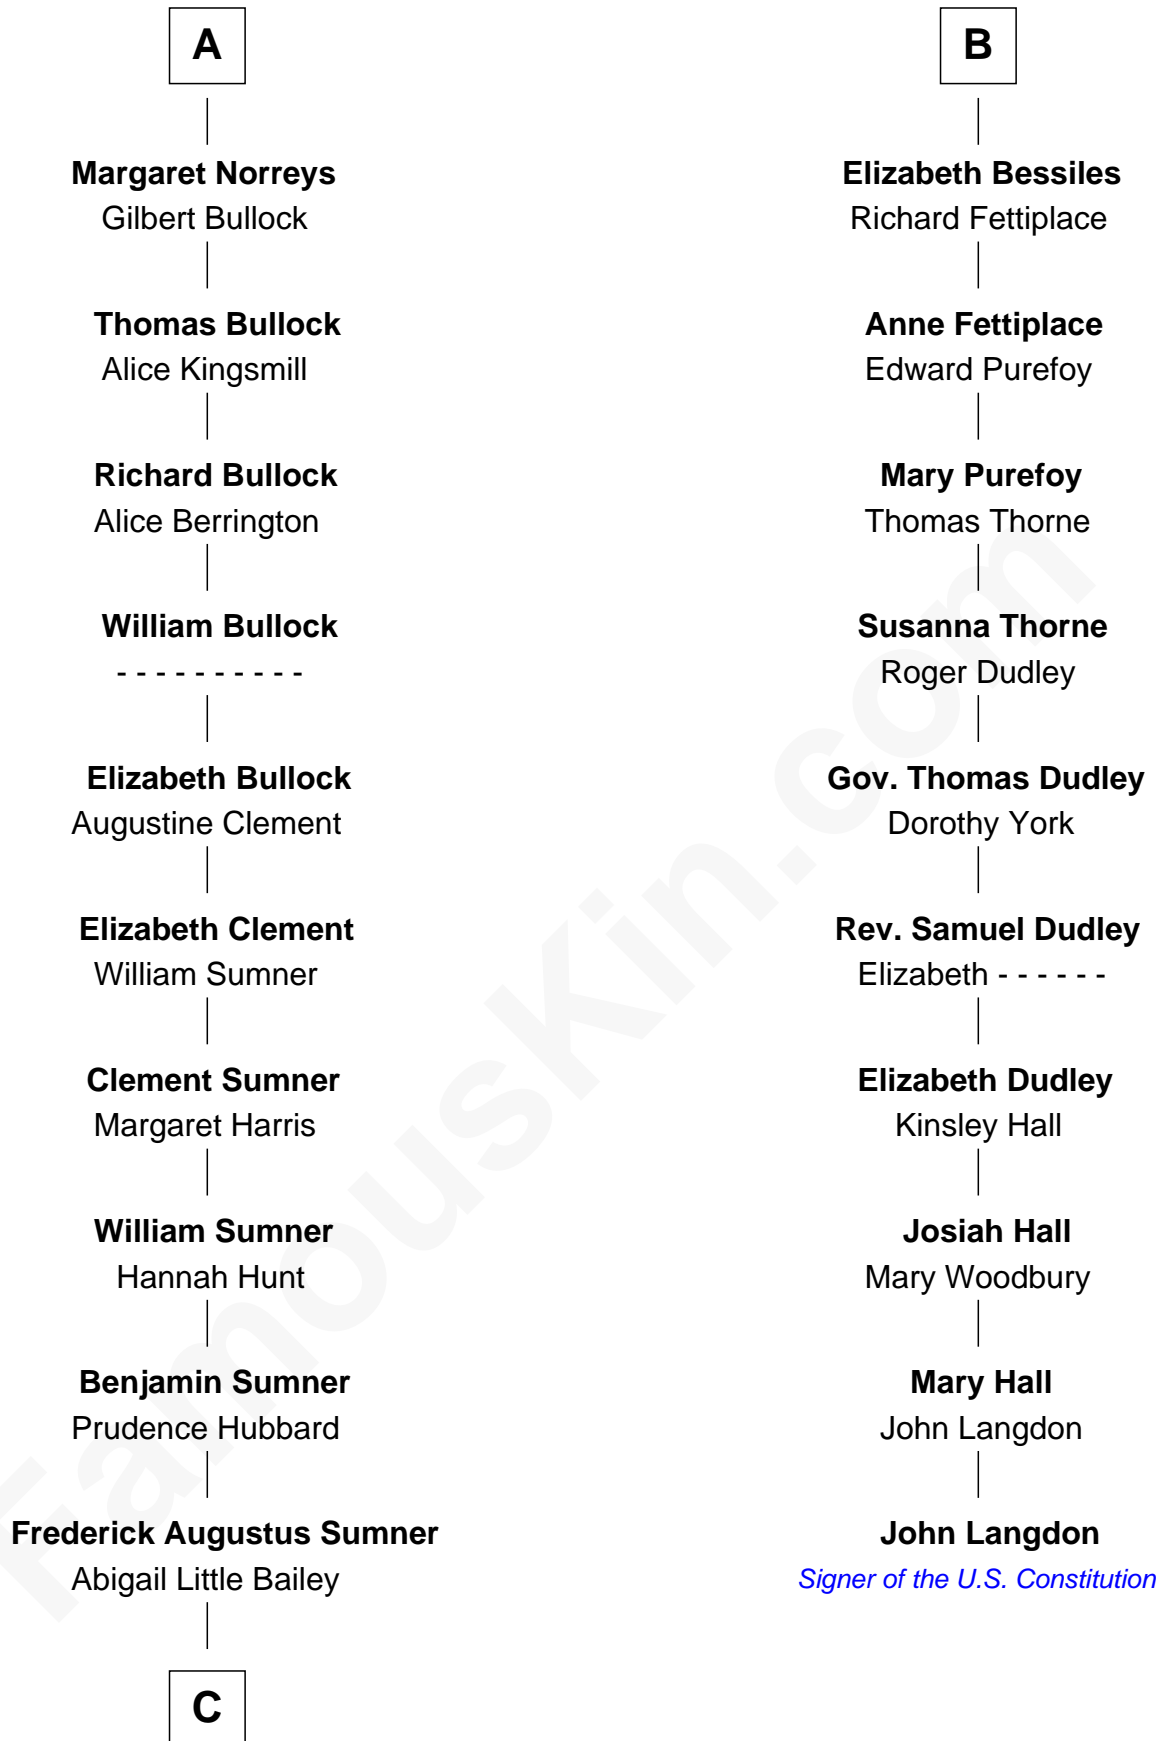

FamousKin.com

Relationship Chart of

Bill Weld

68th Governor of Massachusetts
16th cousin 5 times removed of

John Langdon
Signer of the U.S. Constitution

C

Sarah Sumner
Thomas Swan Weld

Dr. Francis Minot Weld
Fanny Elizabeth Bartholomew

Francis Minot Weld
Margaret Low White

David Weld
Mary Blake Nichols

Bill Weld
68th Governor of Massachusetts

FamousKin.com