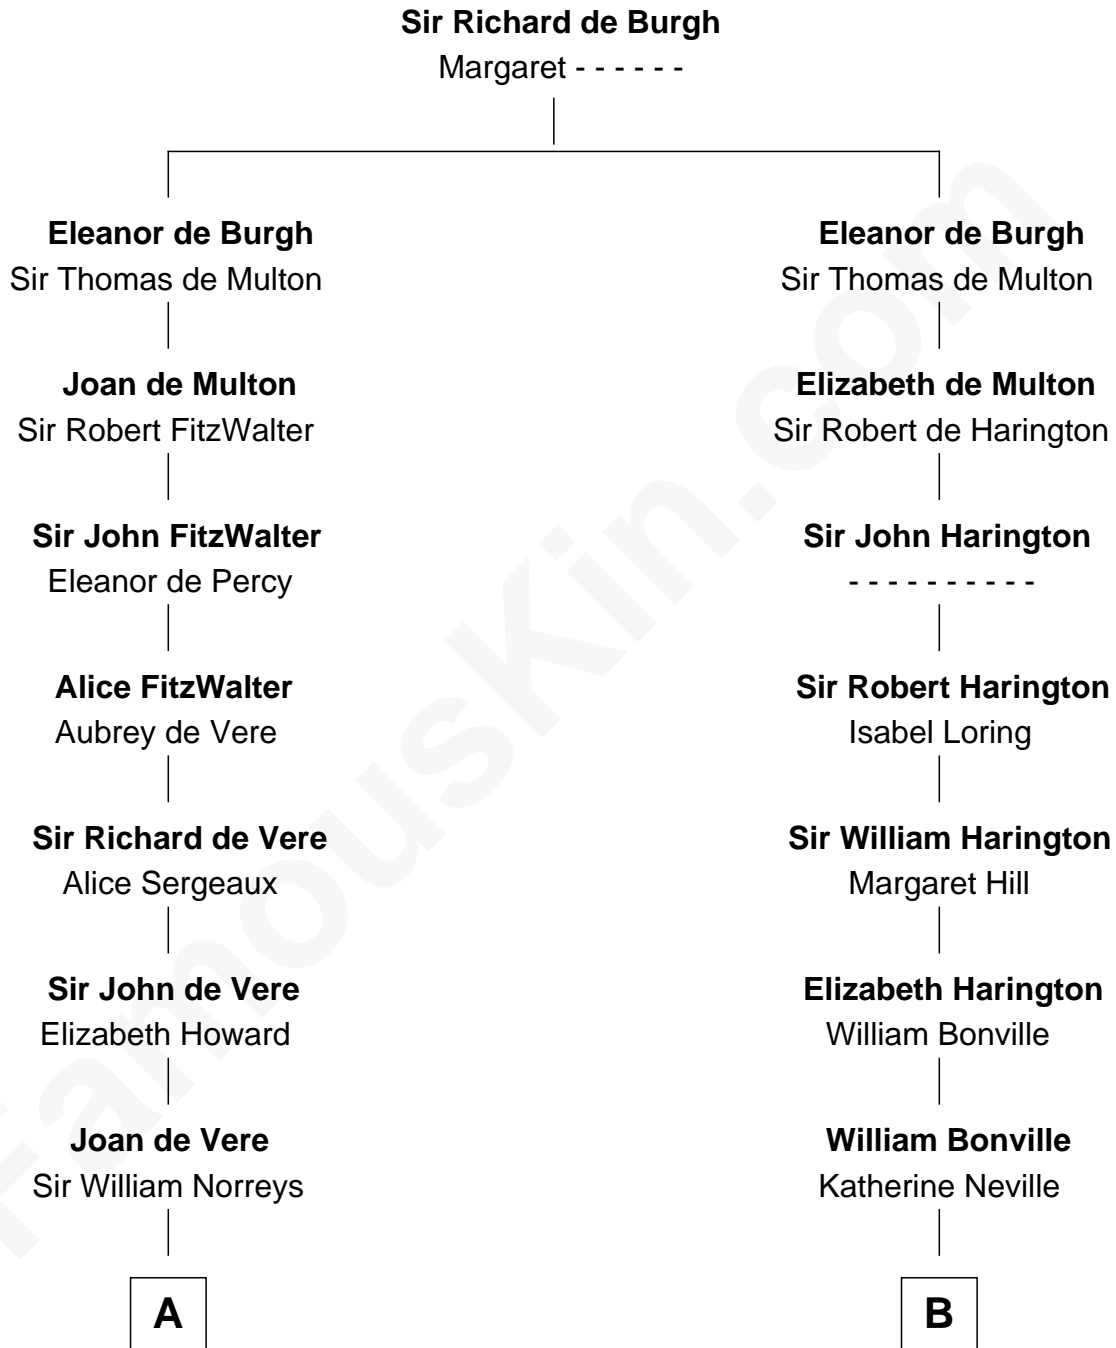

FamousKin.com

Relationship Chart of

Bill Weld

68th Governor of Massachusetts
 16th cousin 5 times removed of

John Langdon
 Signer of the U.S. Constitution

C

Sarah Sumner
Thomas Swan Weld

Dr. Francis Minot Weld
Fanny Elizabeth Bartholomew

Francis Minot Weld
Margaret Low White

David Weld
Mary Blake Nichols

Bill Weld
68th Governor of Massachusetts

FamousKin.com