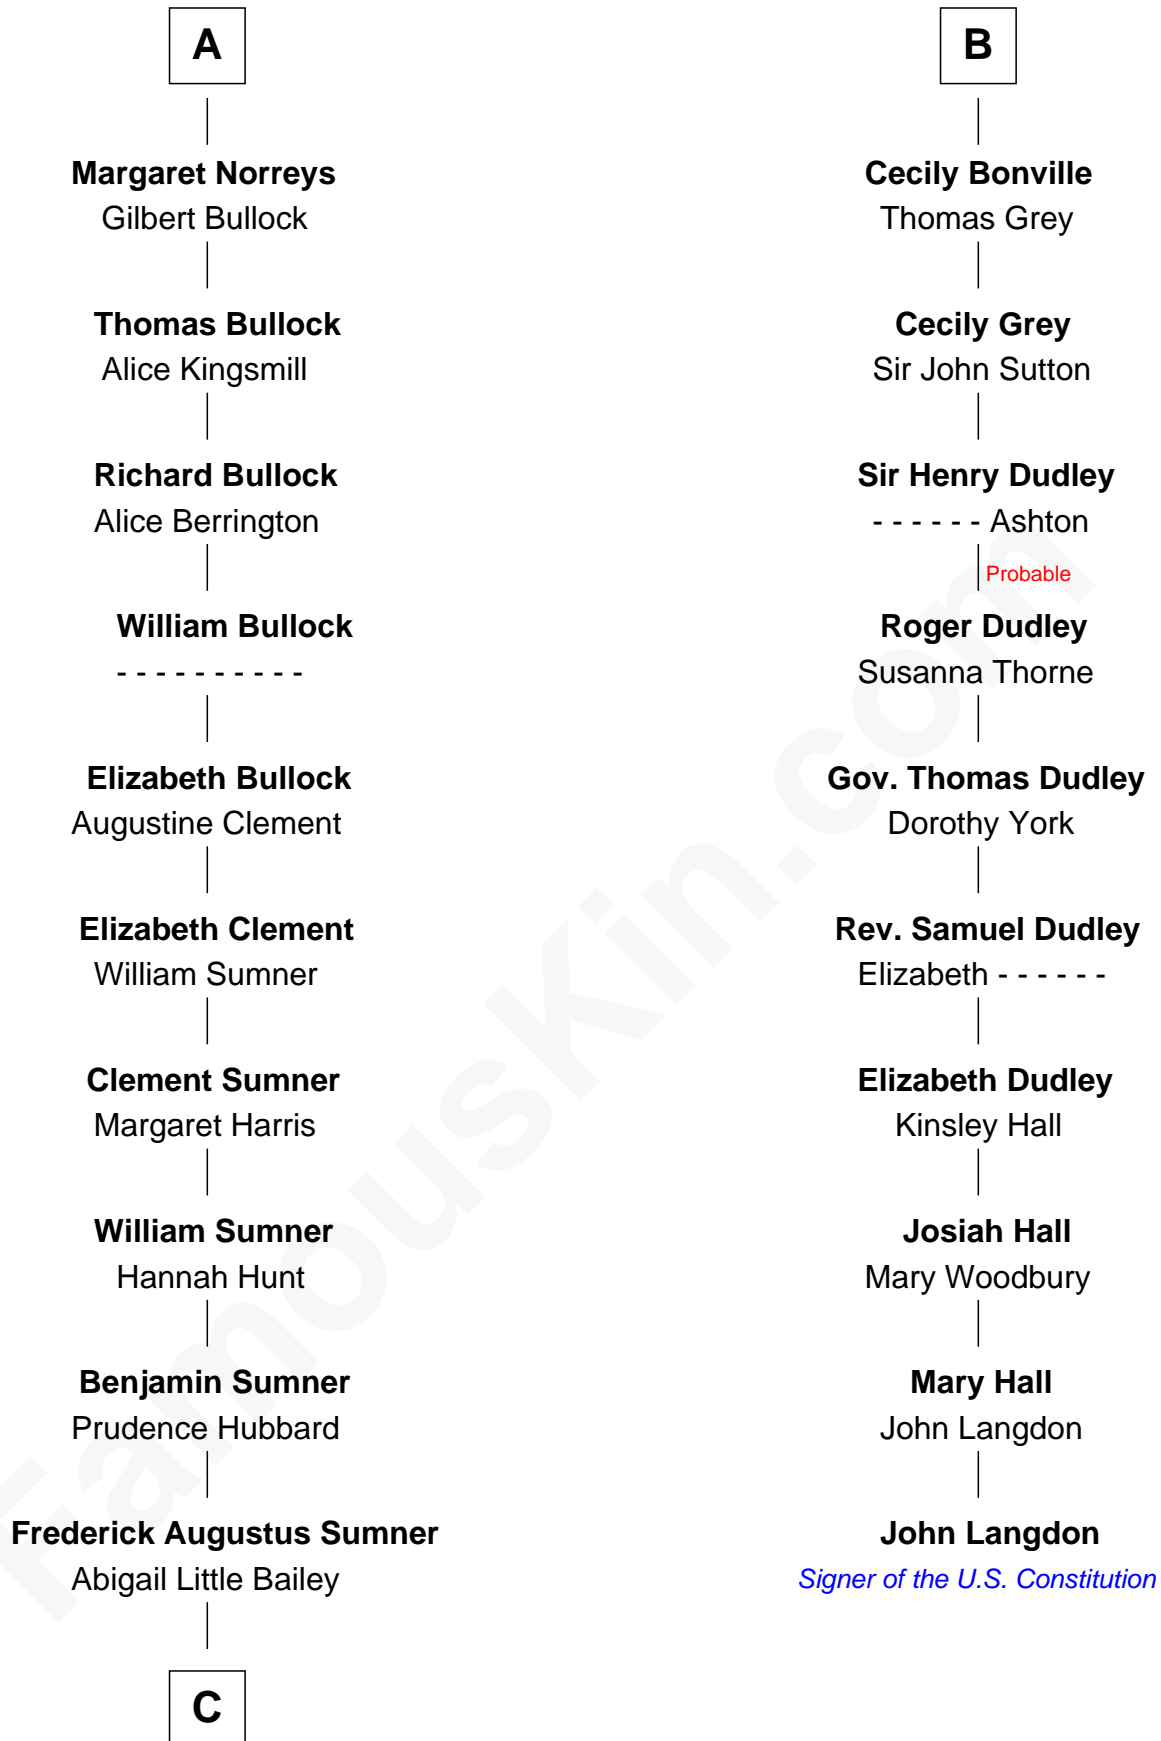

FamousKin.com

Relationship Chart of

Bill Weld

68th Governor of Massachusetts
 16th cousin 5 times removed of

John Langdon
 Signer of the U.S. Constitution

C

Sarah Sumner
Thomas Swan Weld

Dr. Francis Minot Weld
Fanny Elizabeth Bartholomew

Francis Minot Weld
Margaret Low White

David Weld
Mary Blake Nichols

Bill Weld
68th Governor of Massachusetts

FamousKin.com