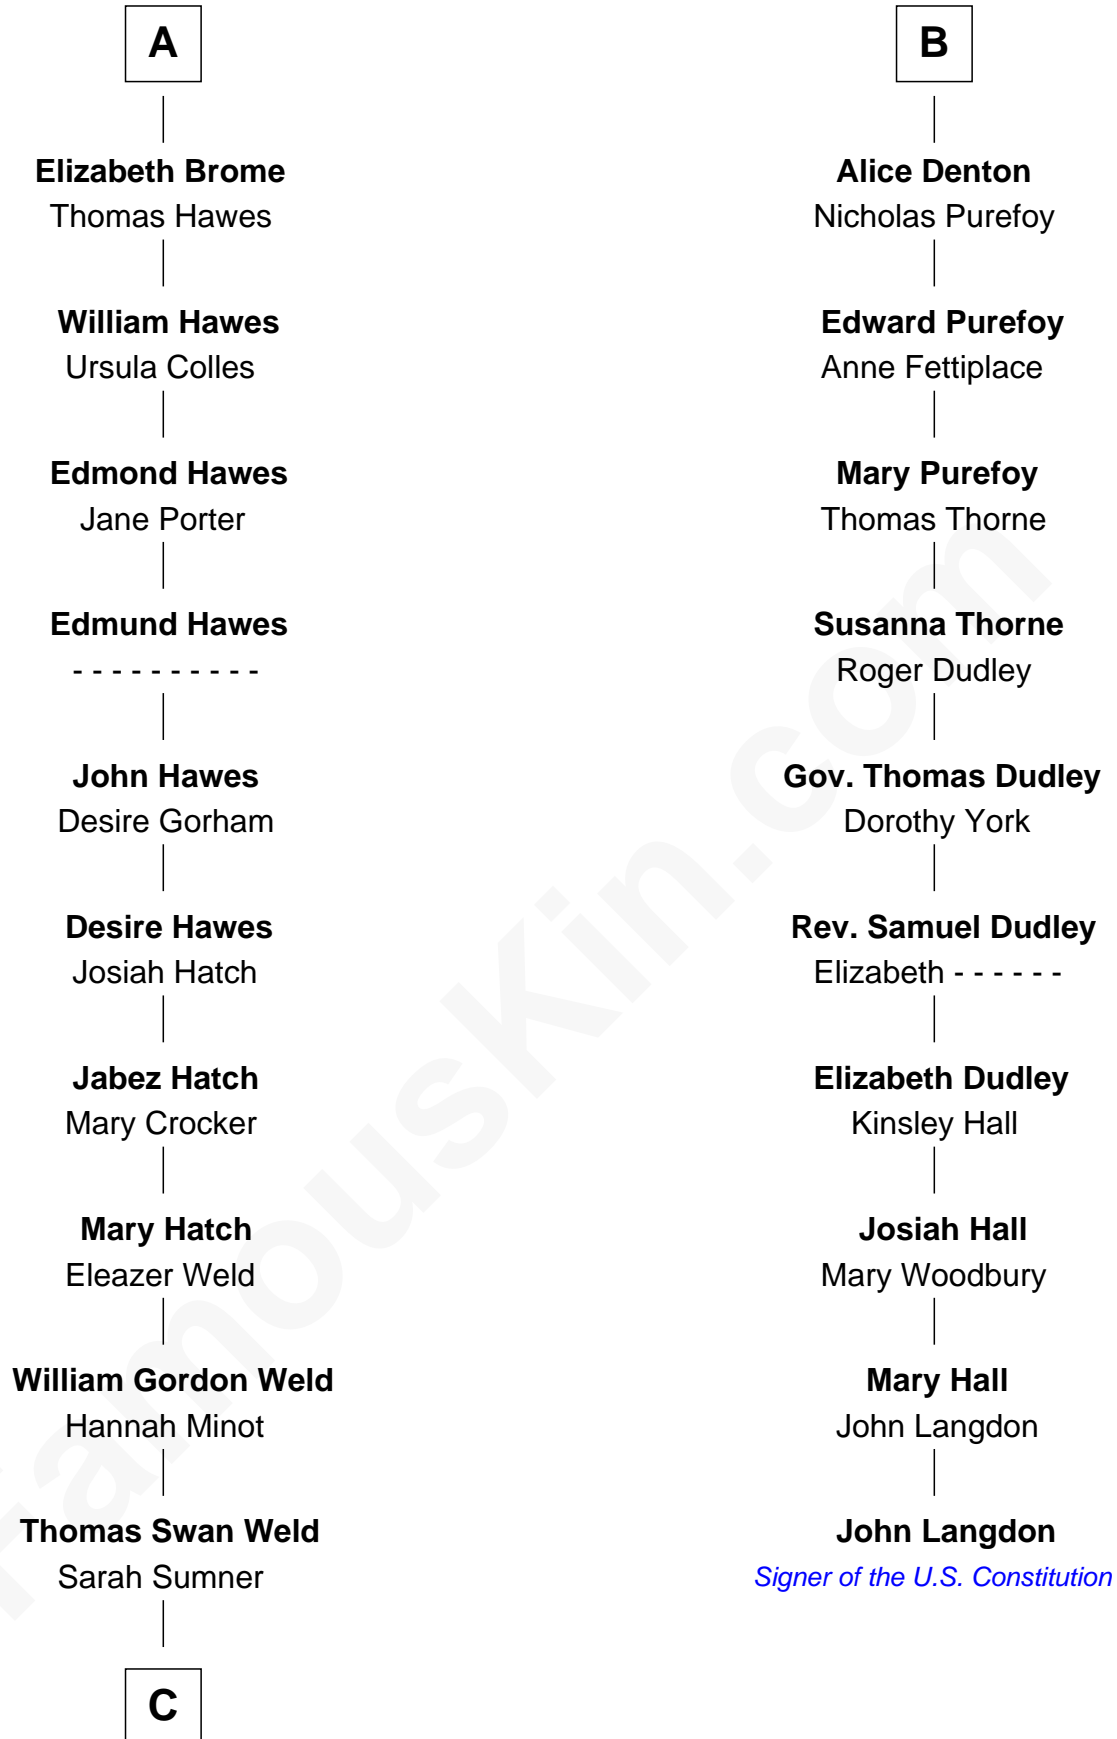

FamousKin.com

Relationship Chart of

Bill Weld

68th Governor of Massachusetts

16th cousin 4 times removed of

John Langdon

Signer of the U.S. Constitution

C

—
Dr. Francis Minot Weld
Fanny Elizabeth Bartholomew

—
Francis Minot Weld
Margaret Low White

—
David Weld
Mary Blake Nichols

—
Bill Weld
68th Governor of Massachusetts

FamousKin.com