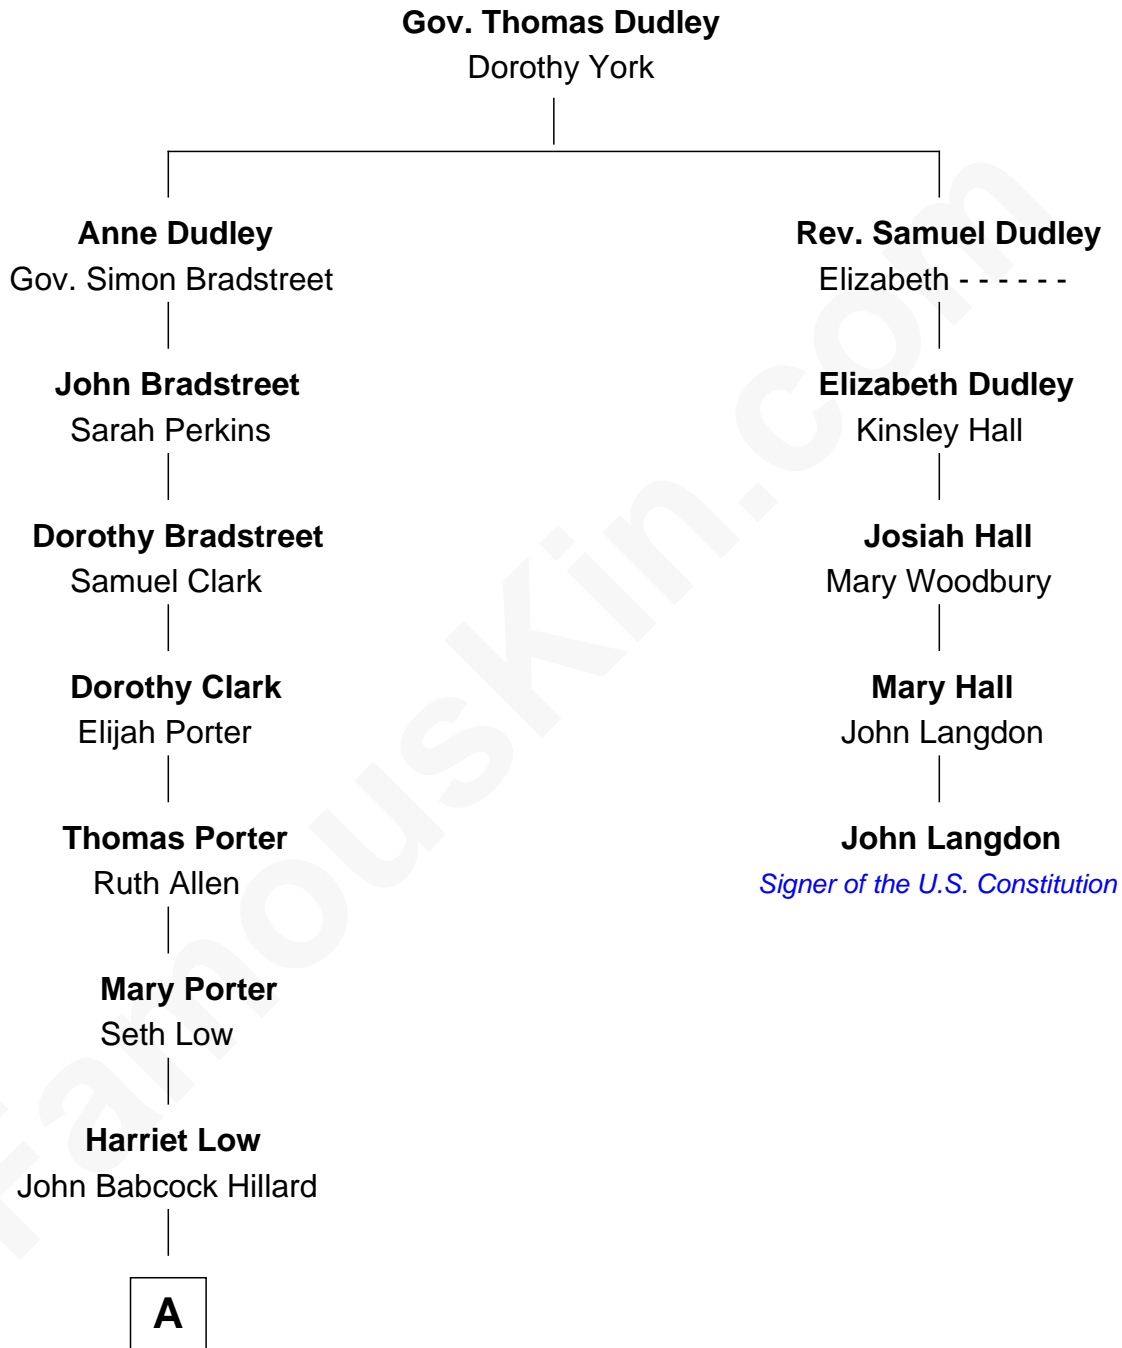

FamousKin.com Relationship Chart of

Bill Weld

68th Governor of Massachusetts

4th cousin 6 times removed of

John Langdon

Signer of the U.S. Constitution

A

—
Harriet Hillard
William Augustus White

—
Margaret Low White
Francis Minot Weld

—
David Weld
Mary Blake Nichols

—
Bill Weld
68th Governor of Massachusetts

FamousKin.com