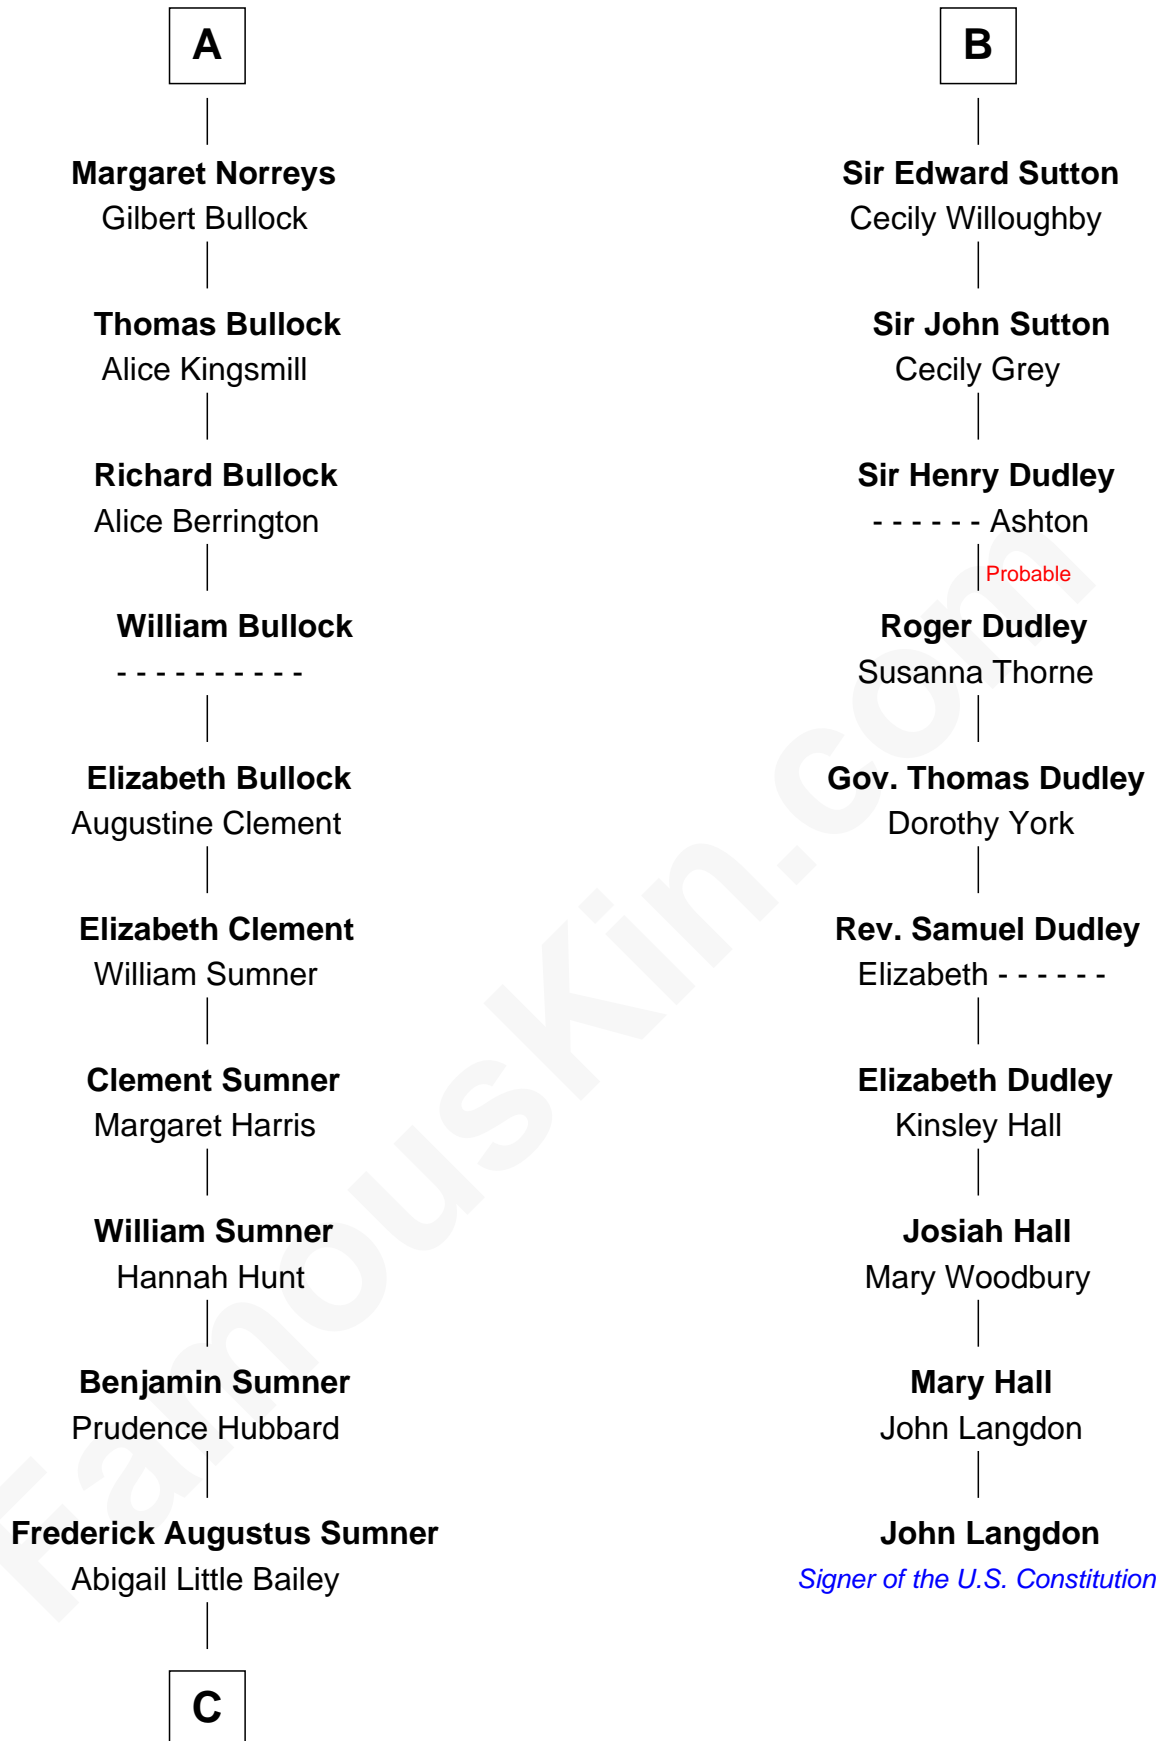

FamousKin.com

Relationship Chart of

Bill Weld

68th Governor of Massachusetts

16th cousin 5 times removed of

John Langdon

Signer of the U.S. Constitution

Sir Hugh le Despencer

Isabella de Beauchamp

Hugh le Despencer

Eleanor de Clare

Isabel le Despencer

Richard Fitzalan

Sir Edmund Fitzalan

Sibyl de Montagu

Philippe Fitzalan

Sir John Sutton

Constance Blount

Sir John Sutton

Elizabeth Berkeley

Sir Edmund Sutton

Joyce Tiptoft

B

C

Sarah Sumner
Thomas Swan Weld

Dr. Francis Minot Weld
Fanny Elizabeth Bartholomew

Francis Minot Weld
Margaret Low White

David Weld
Mary Blake Nichols

Bill Weld
68th Governor of Massachusetts

FamousKin.com