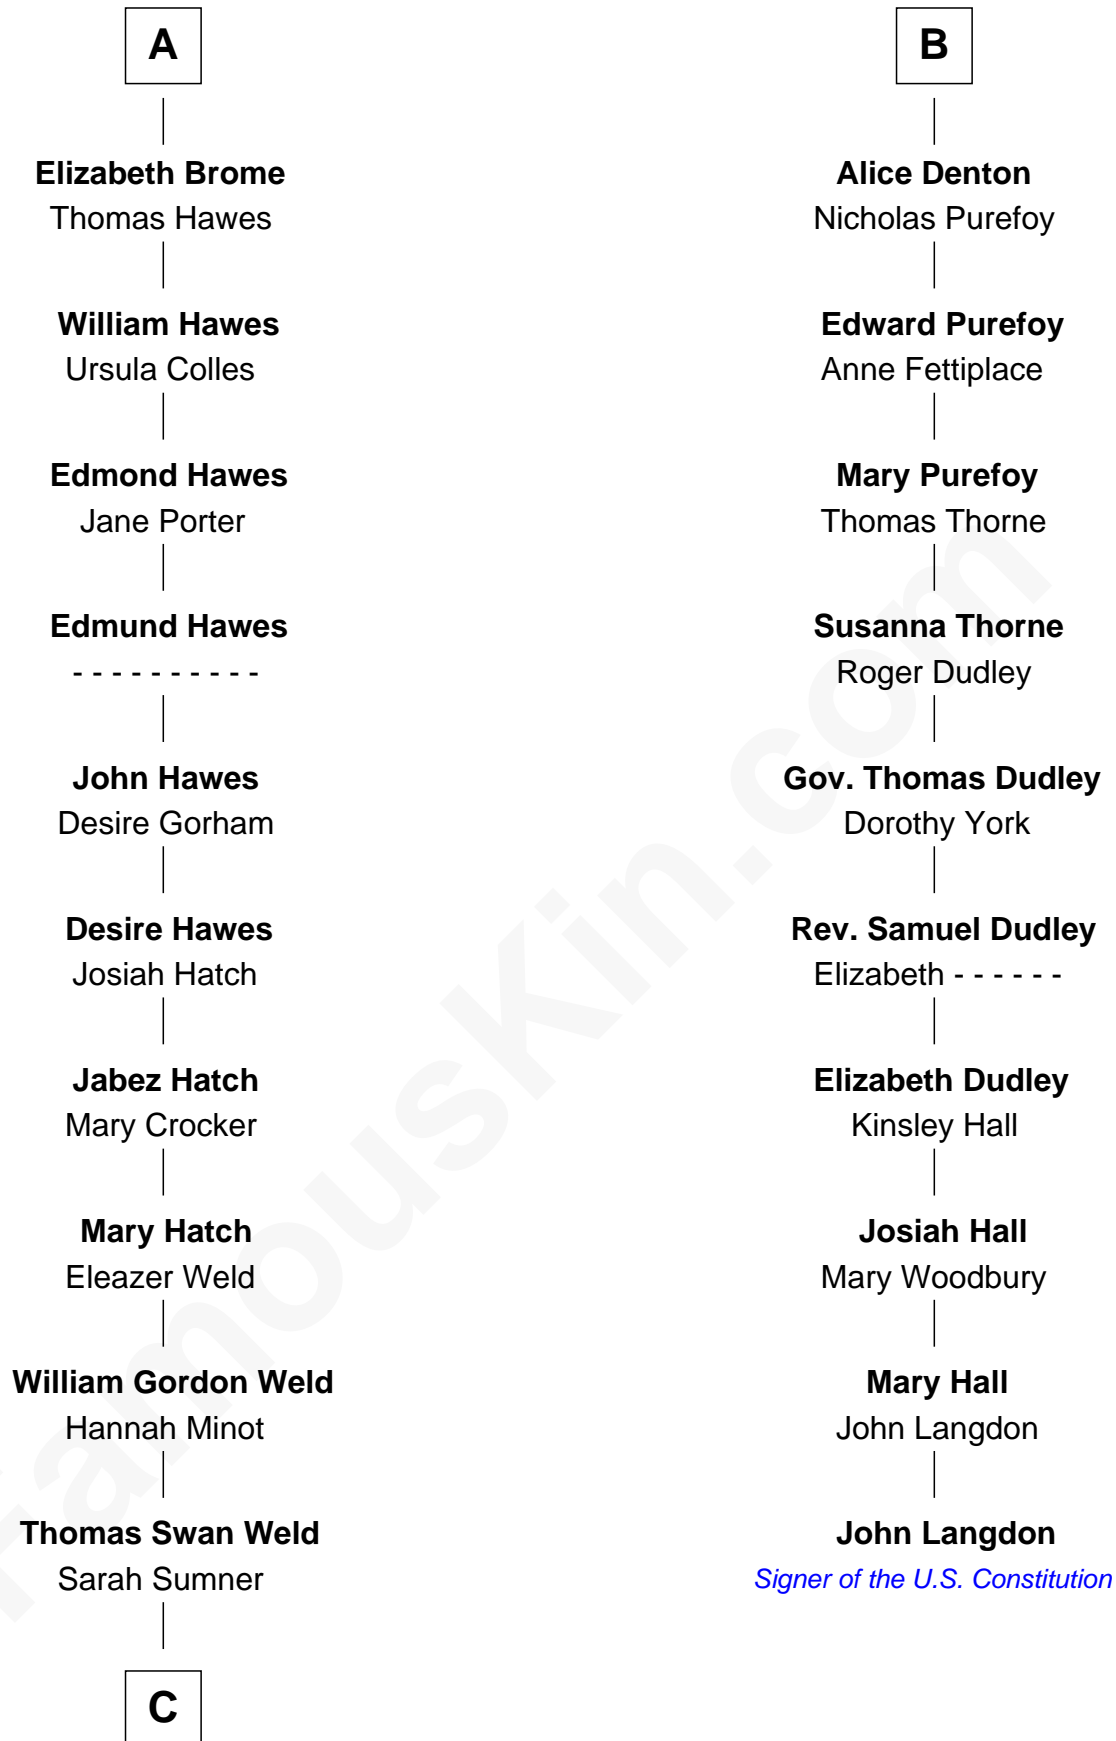

FamousKin.com

Relationship Chart of

Bill Weld

68th Governor of Massachusetts

16th cousin 4 times removed of

John Langdon

Signer of the U.S. Constitution

C

—
Dr. Francis Minot Weld
Fanny Elizabeth Bartholomew

—
Francis Minot Weld
Margaret Low White

—
David Weld
Mary Blake Nichols

—
Bill Weld
68th Governor of Massachusetts

FamousKin.com