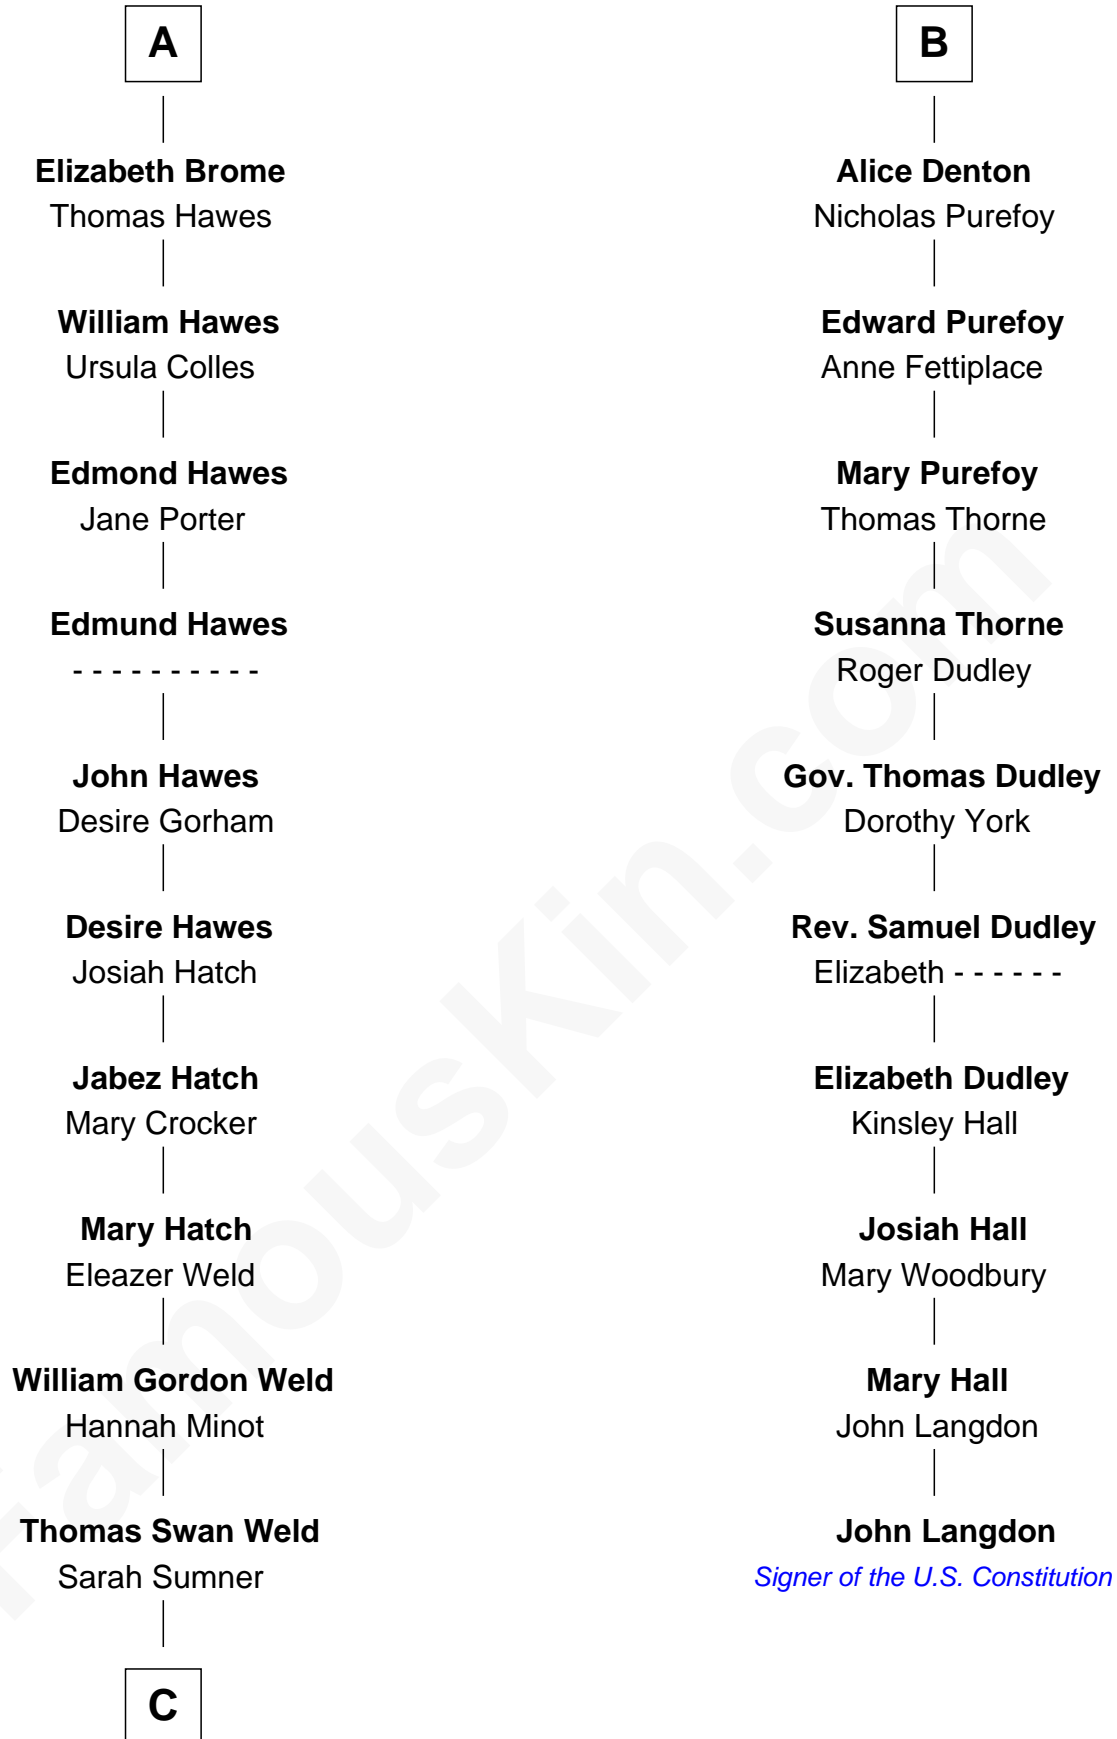

FamousKin.com

Relationship Chart of

Bill Weld

68th Governor of Massachusetts

16th cousin 4 times removed of

John Langdon

Signer of the U.S. Constitution

Sir Nicholas de Audley

Katherine Giffard

C

—
Dr. Francis Minot Weld
Fanny Elizabeth Bartholomew

—
Francis Minot Weld
Margaret Low White

—
David Weld
Mary Blake Nichols

—
Bill Weld
68th Governor of Massachusetts

FamousKin.com