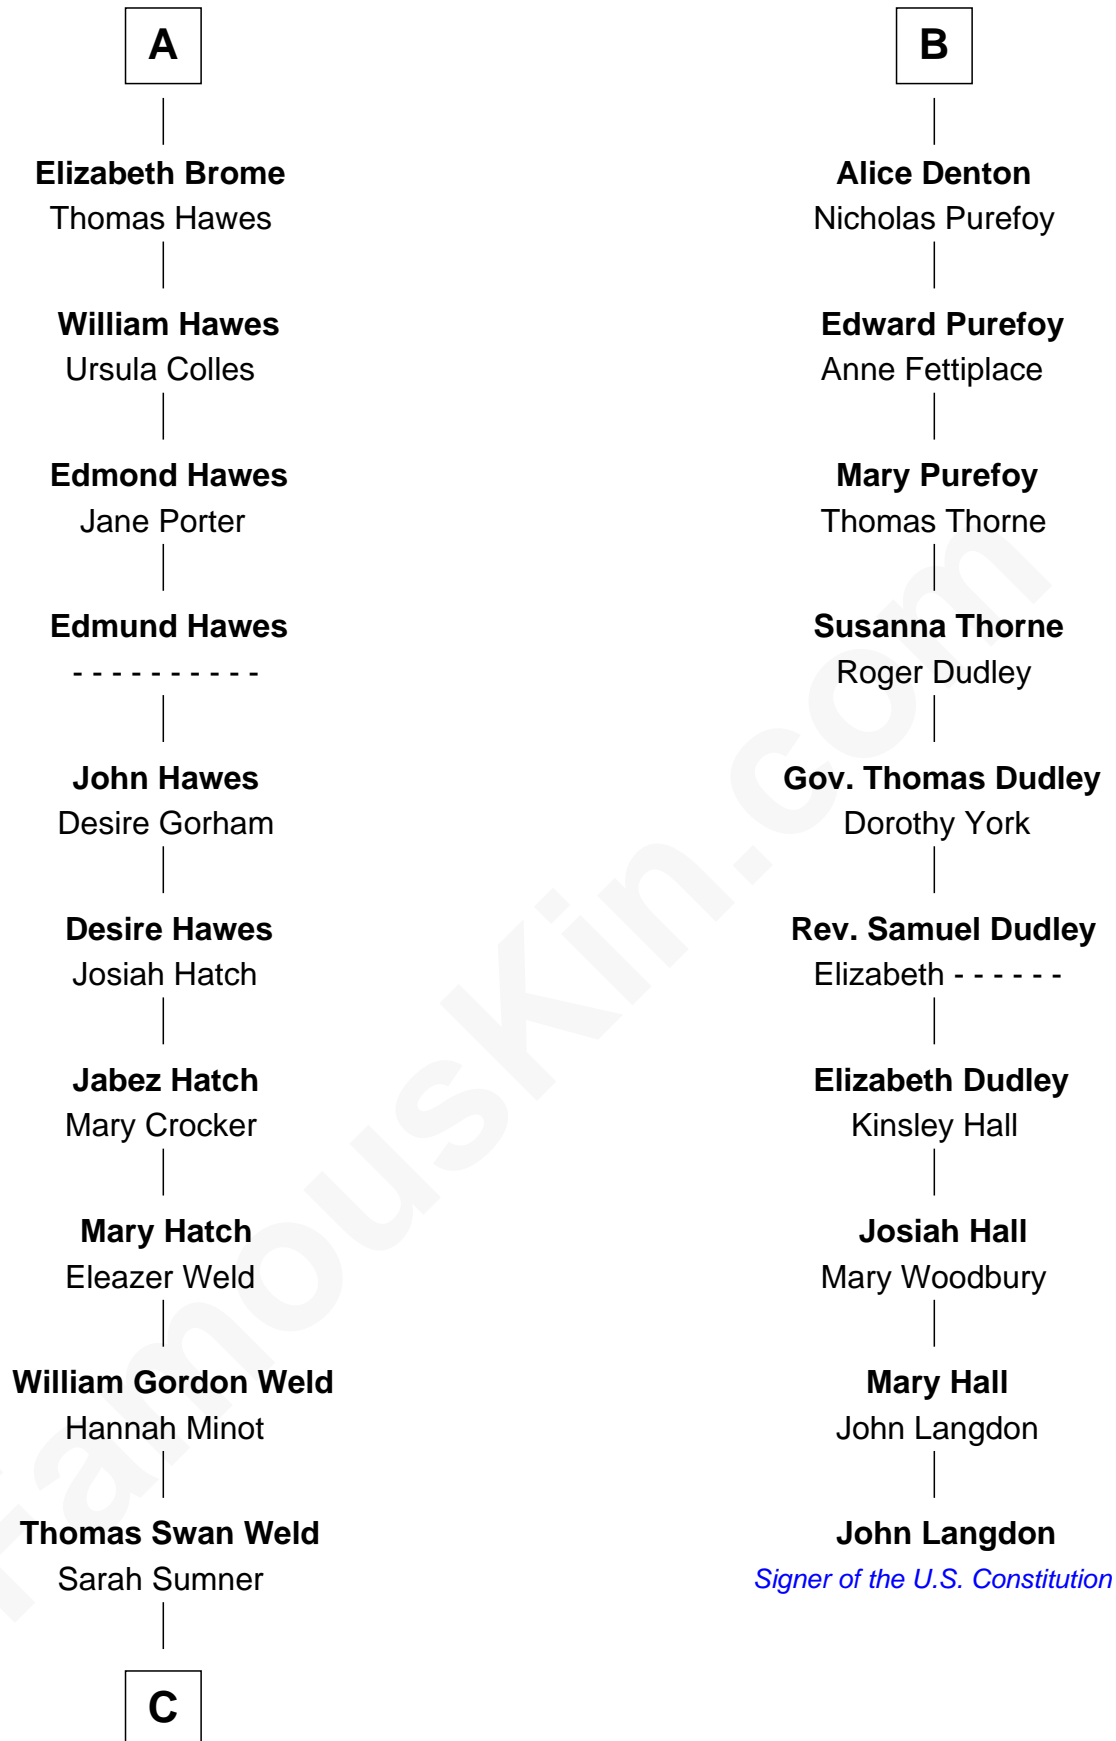

FamousKin.com

Relationship Chart of

Bill Weld

68th Governor of Massachusetts

16th cousin 4 times removed of

John Langdon

Signer of the U.S. Constitution

Sir William le Latimer

C

—
Dr. Francis Minot Weld
Fanny Elizabeth Bartholomew

—
Francis Minot Weld
Margaret Low White

—
David Weld
Mary Blake Nichols

—
Bill Weld
68th Governor of Massachusetts

FamousKin.com