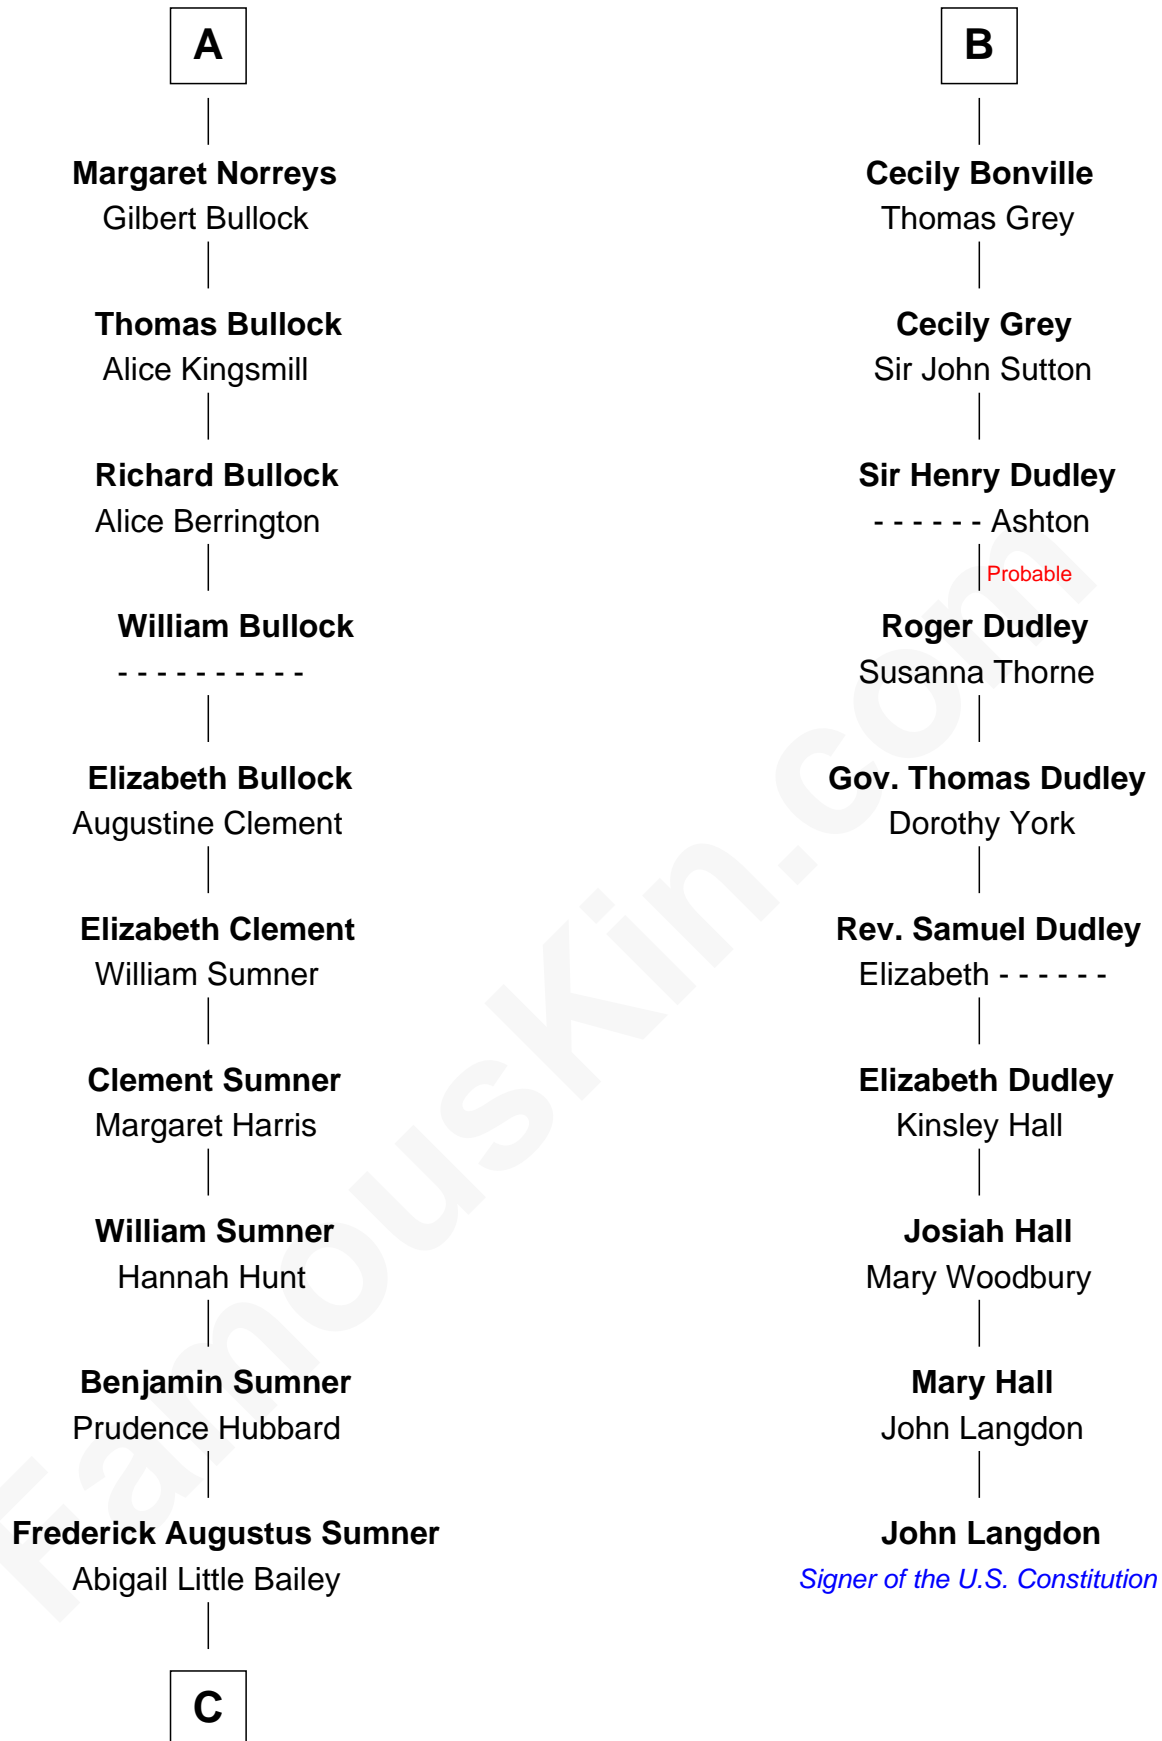

FamousKin.com

Relationship Chart of

Bill Weld

68th Governor of Massachusetts
16th cousin 5 times removed of

John Langdon
Signer of the U.S. Constitution

C

Sarah Sumner
Thomas Swan Weld

Dr. Francis Minot Weld
Fanny Elizabeth Bartholomew

Francis Minot Weld
Margaret Low White

David Weld
Mary Blake Nichols

Bill Weld
68th Governor of Massachusetts

FamousKin.com