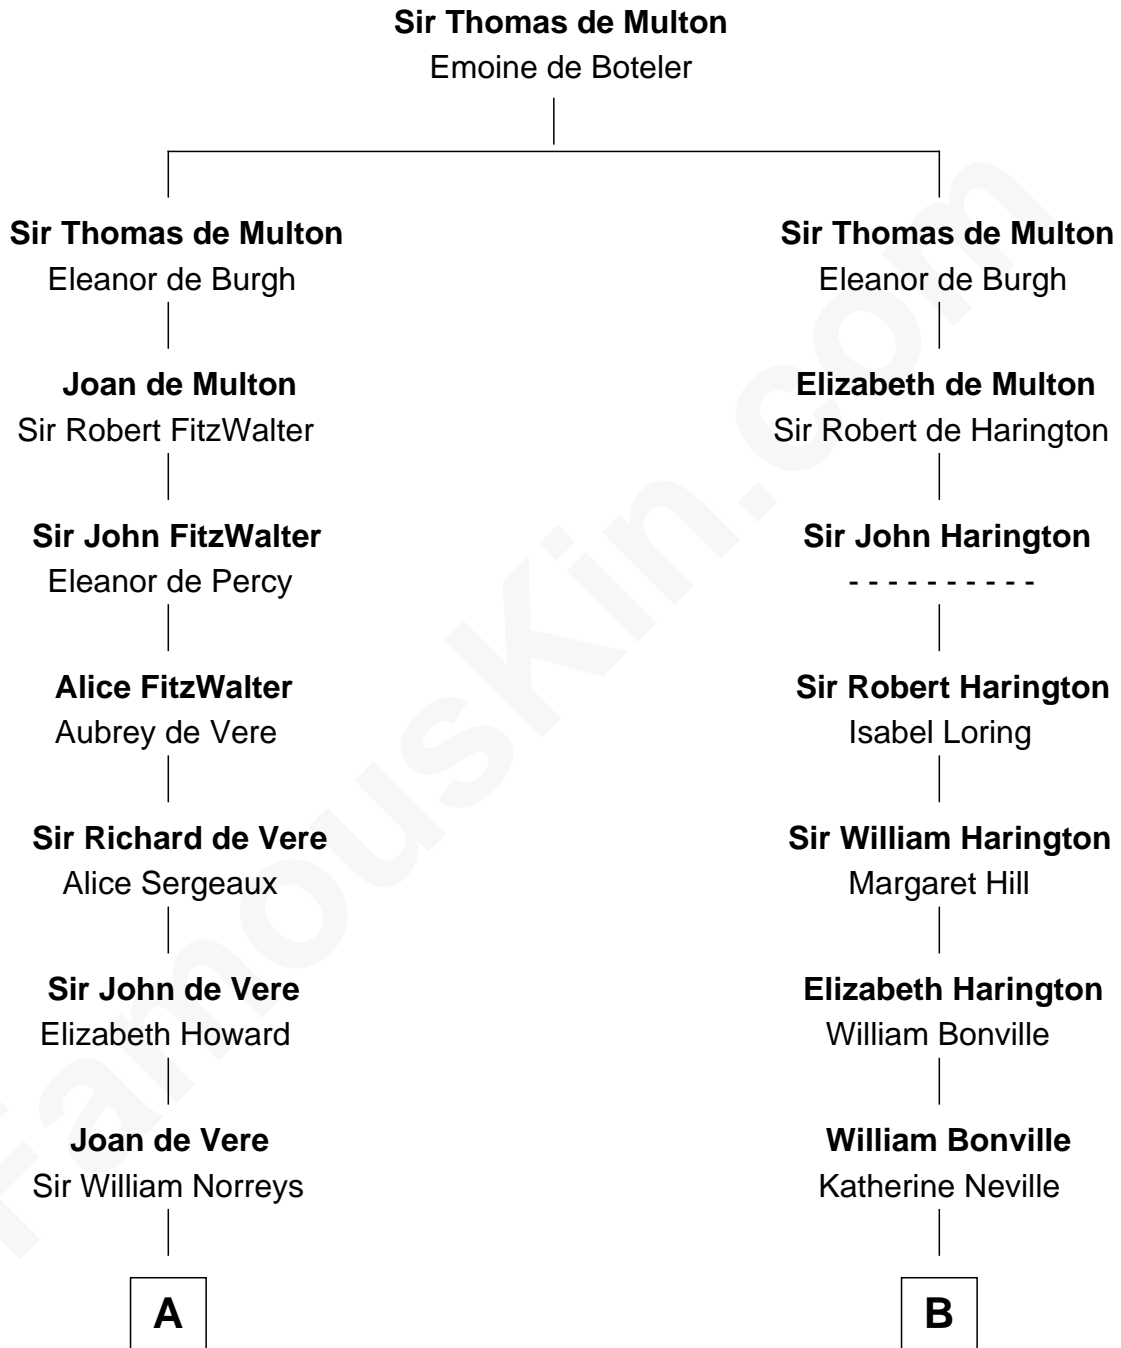

FamousKin.com

Relationship Chart of

Bill Weld

68th Governor of Massachusetts
16th cousin 5 times removed of

John Langdon
Signer of the U.S. Constitution

C

Sarah Sumner
Thomas Swan Weld

Dr. Francis Minot Weld
Fanny Elizabeth Bartholomew

Francis Minot Weld
Margaret Low White

David Weld
Mary Blake Nichols

Bill Weld
68th Governor of Massachusetts

FamousKin.com