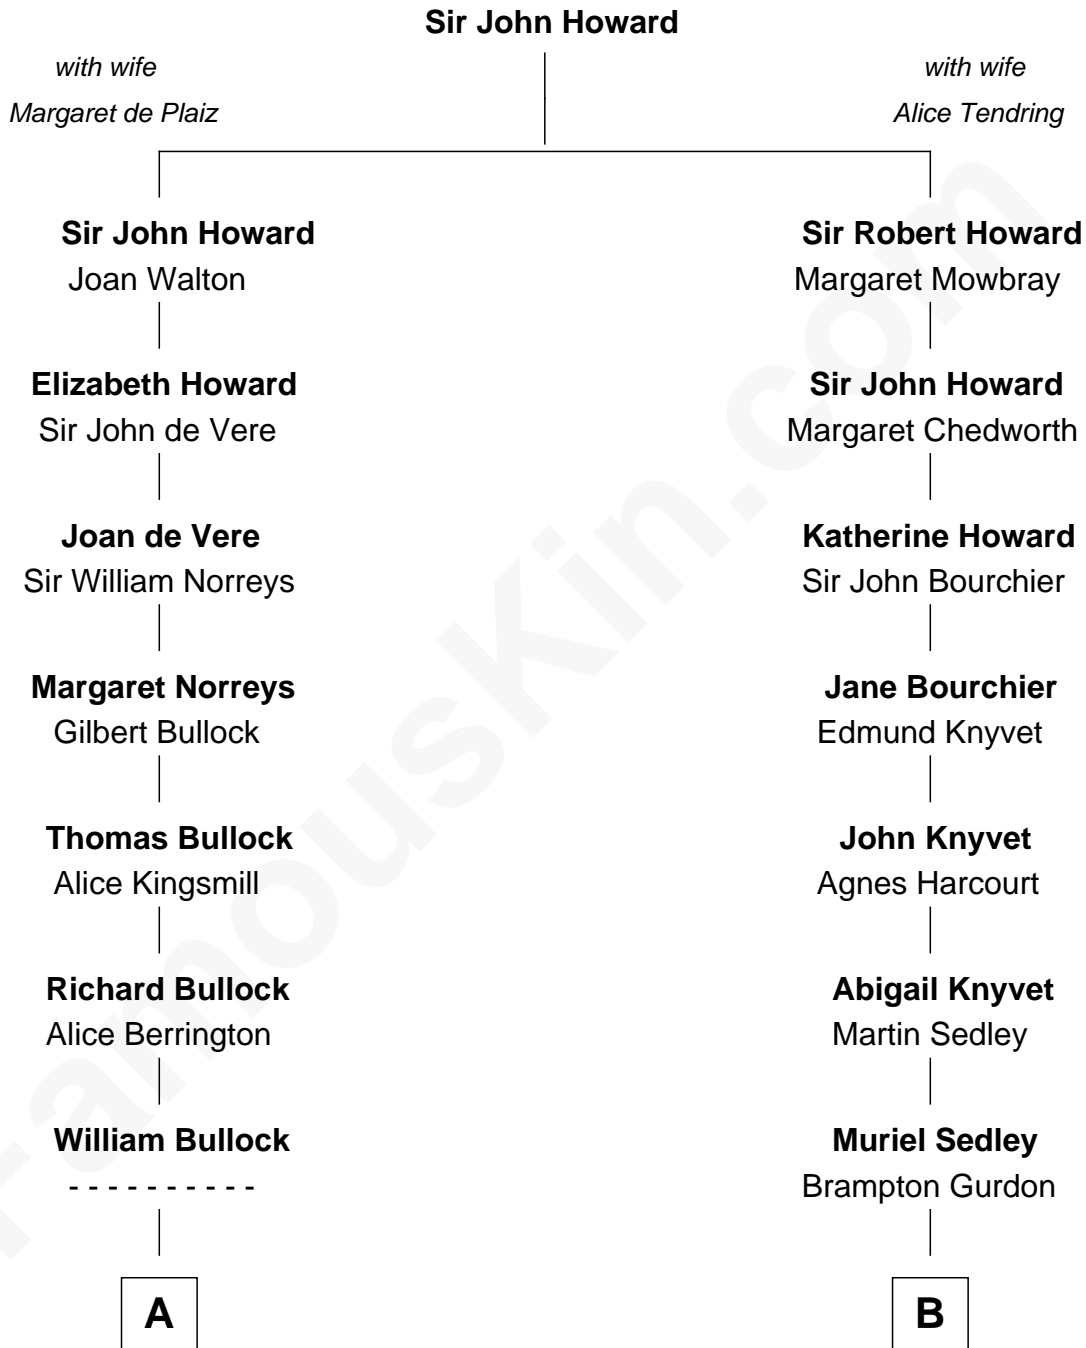

# FamousKin.com Relationship Chart of

**Bill Weld**

*68th Governor of Massachusetts*

16th cousin 1 time removed of

**Louis Auchincloss**

*Author*

*68th Governor of Massachusetts*

Bill Weld photo by [Marc Nozell](#) ([CC BY-SA 2.0](#))