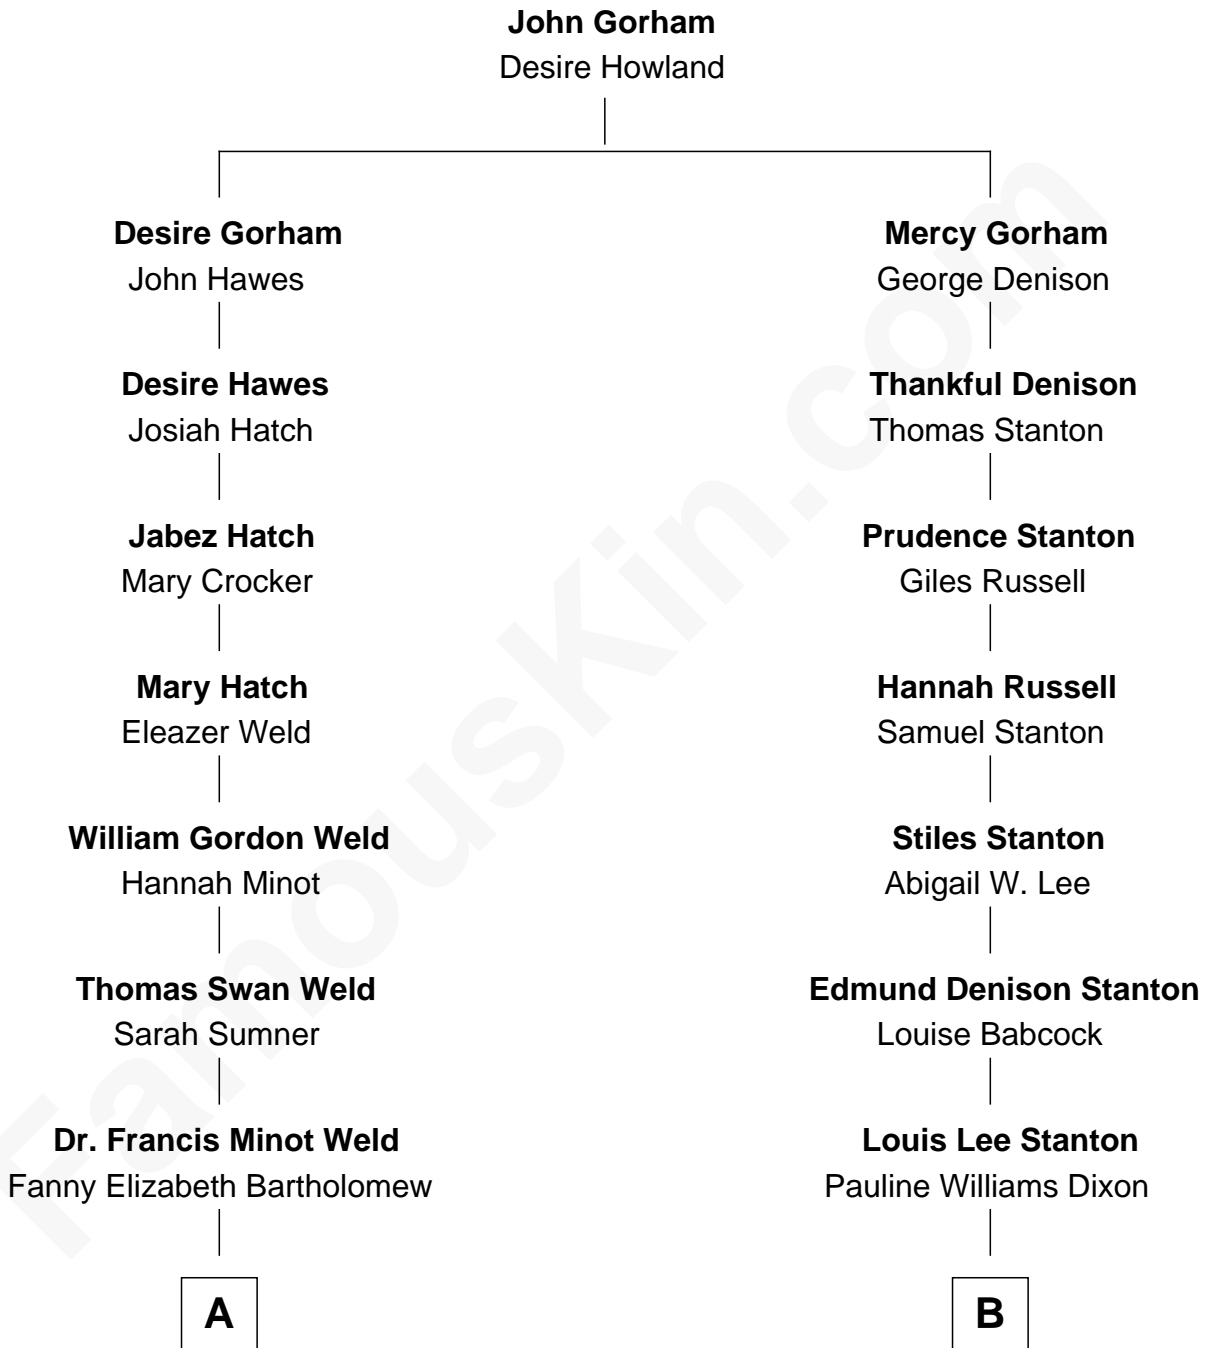

FamousKin.com Relationship Chart of

Bill Weld

68th Governor of Massachusetts

8th cousin 1 time removed of

Louis Auchincloss

Author

A

Francis Minot Weld
Margaret Low White

David Weld
Mary Blake Nichols

Bill Weld
68th Governor of Massachusetts

B

Priscilla Dixon Stanton
Joseph Howland Auchincloss

Louis Auchincloss
Author

FamousKin.com