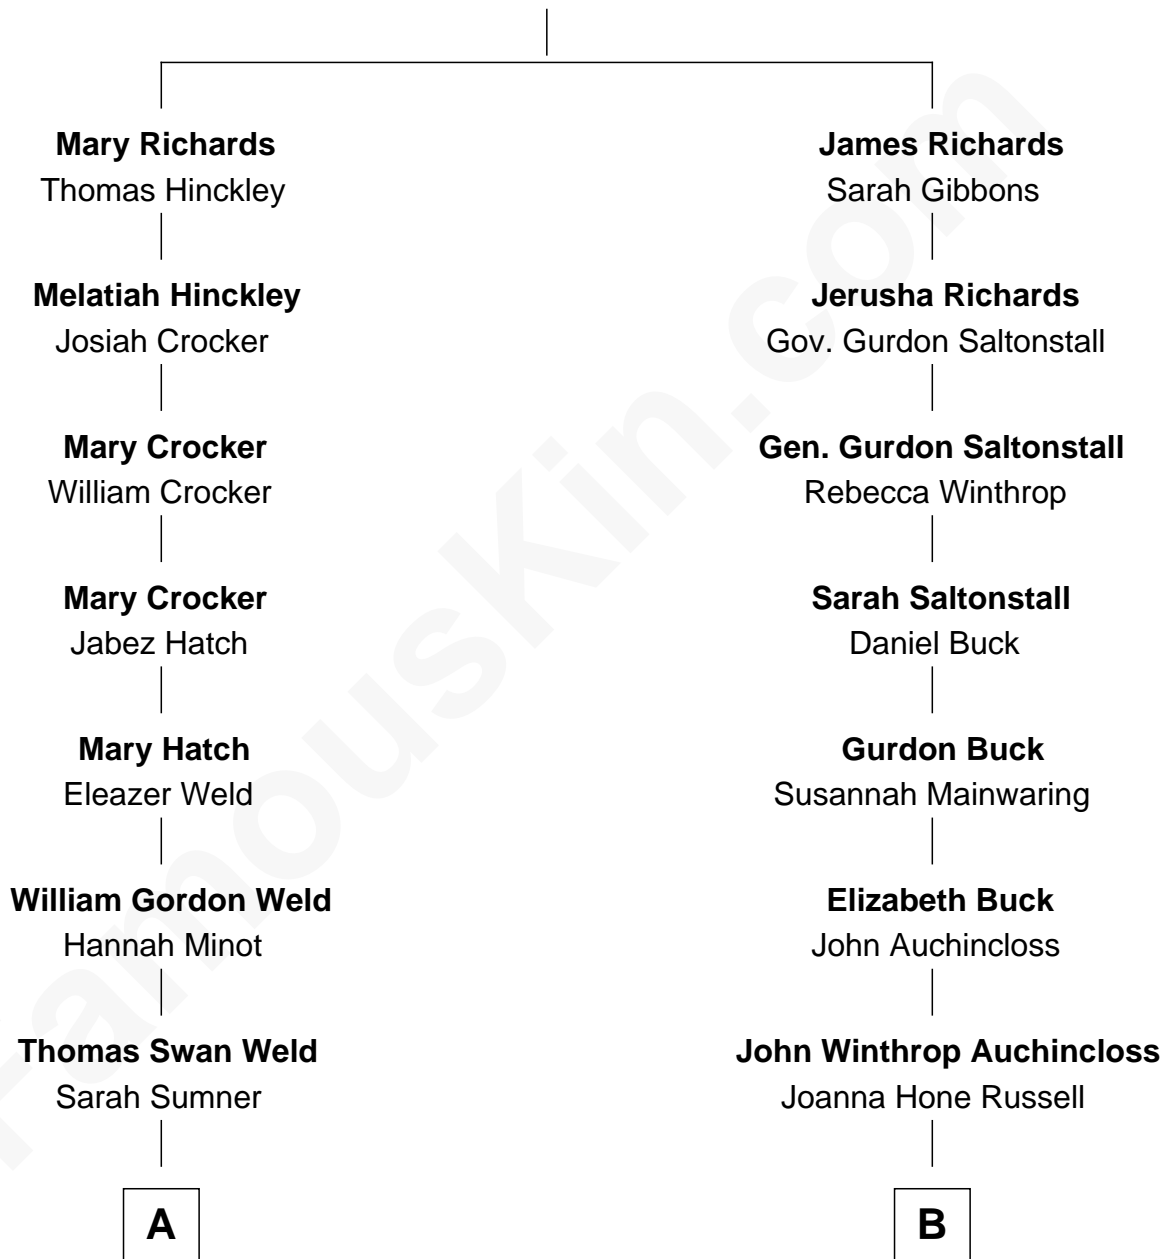

# FamousKin.com Relationship Chart of

**Bill Weld**

*68th Governor of Massachusetts*

8th cousin 2 times removed of

**Louis Auchincloss**

*Author*

**Thomas Richards**

Welthian - - - - -

FamousKin.com