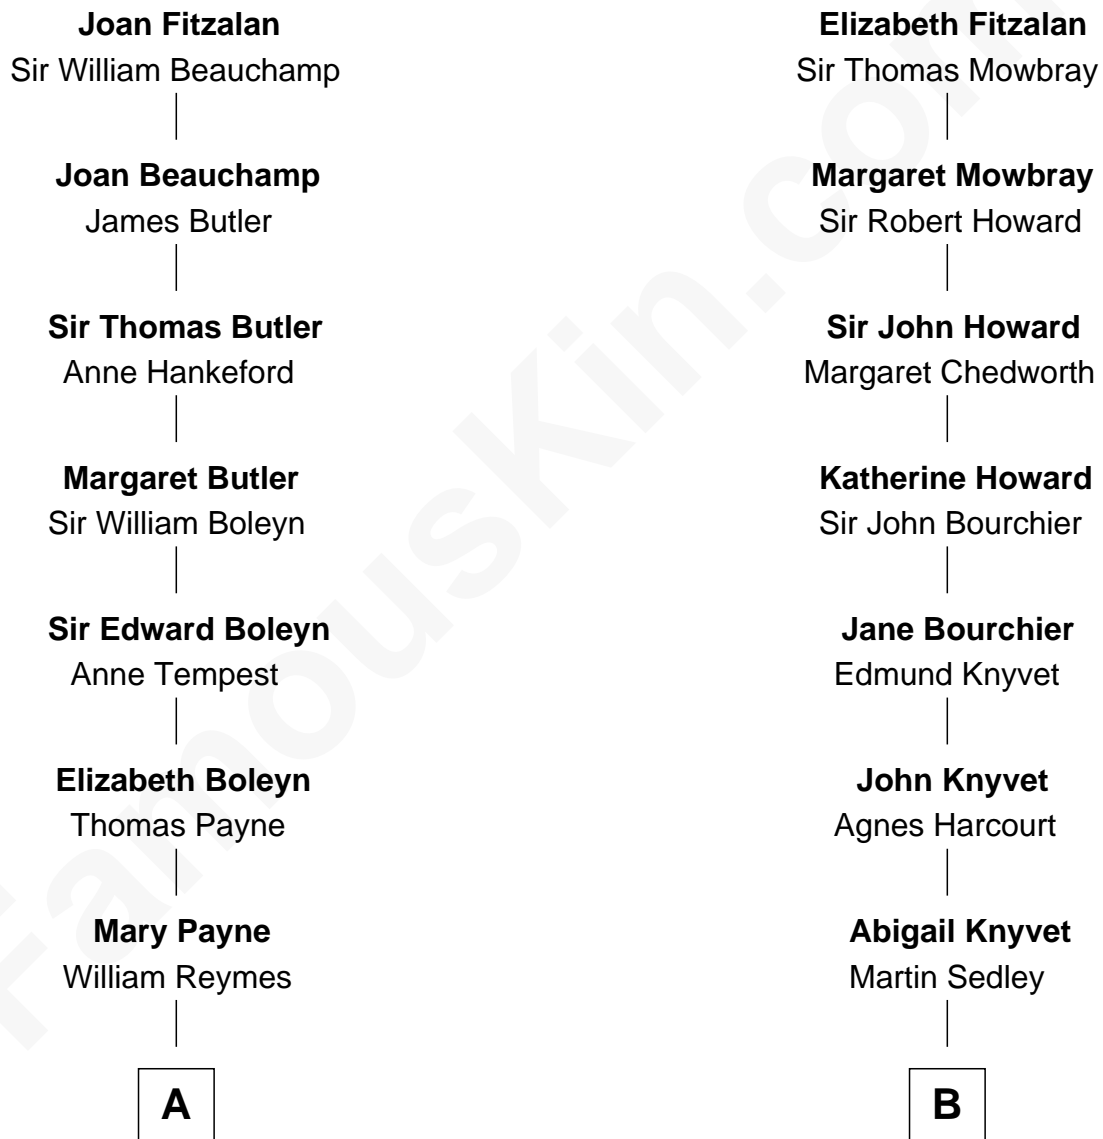

FamousKin.com Relationship Chart of

Bill Weld

68th Governor of Massachusetts

17th cousin 2 times removed of

Louis Auchincloss

Author

Sir Richard Fitzalan

Elizabeth de Bohun