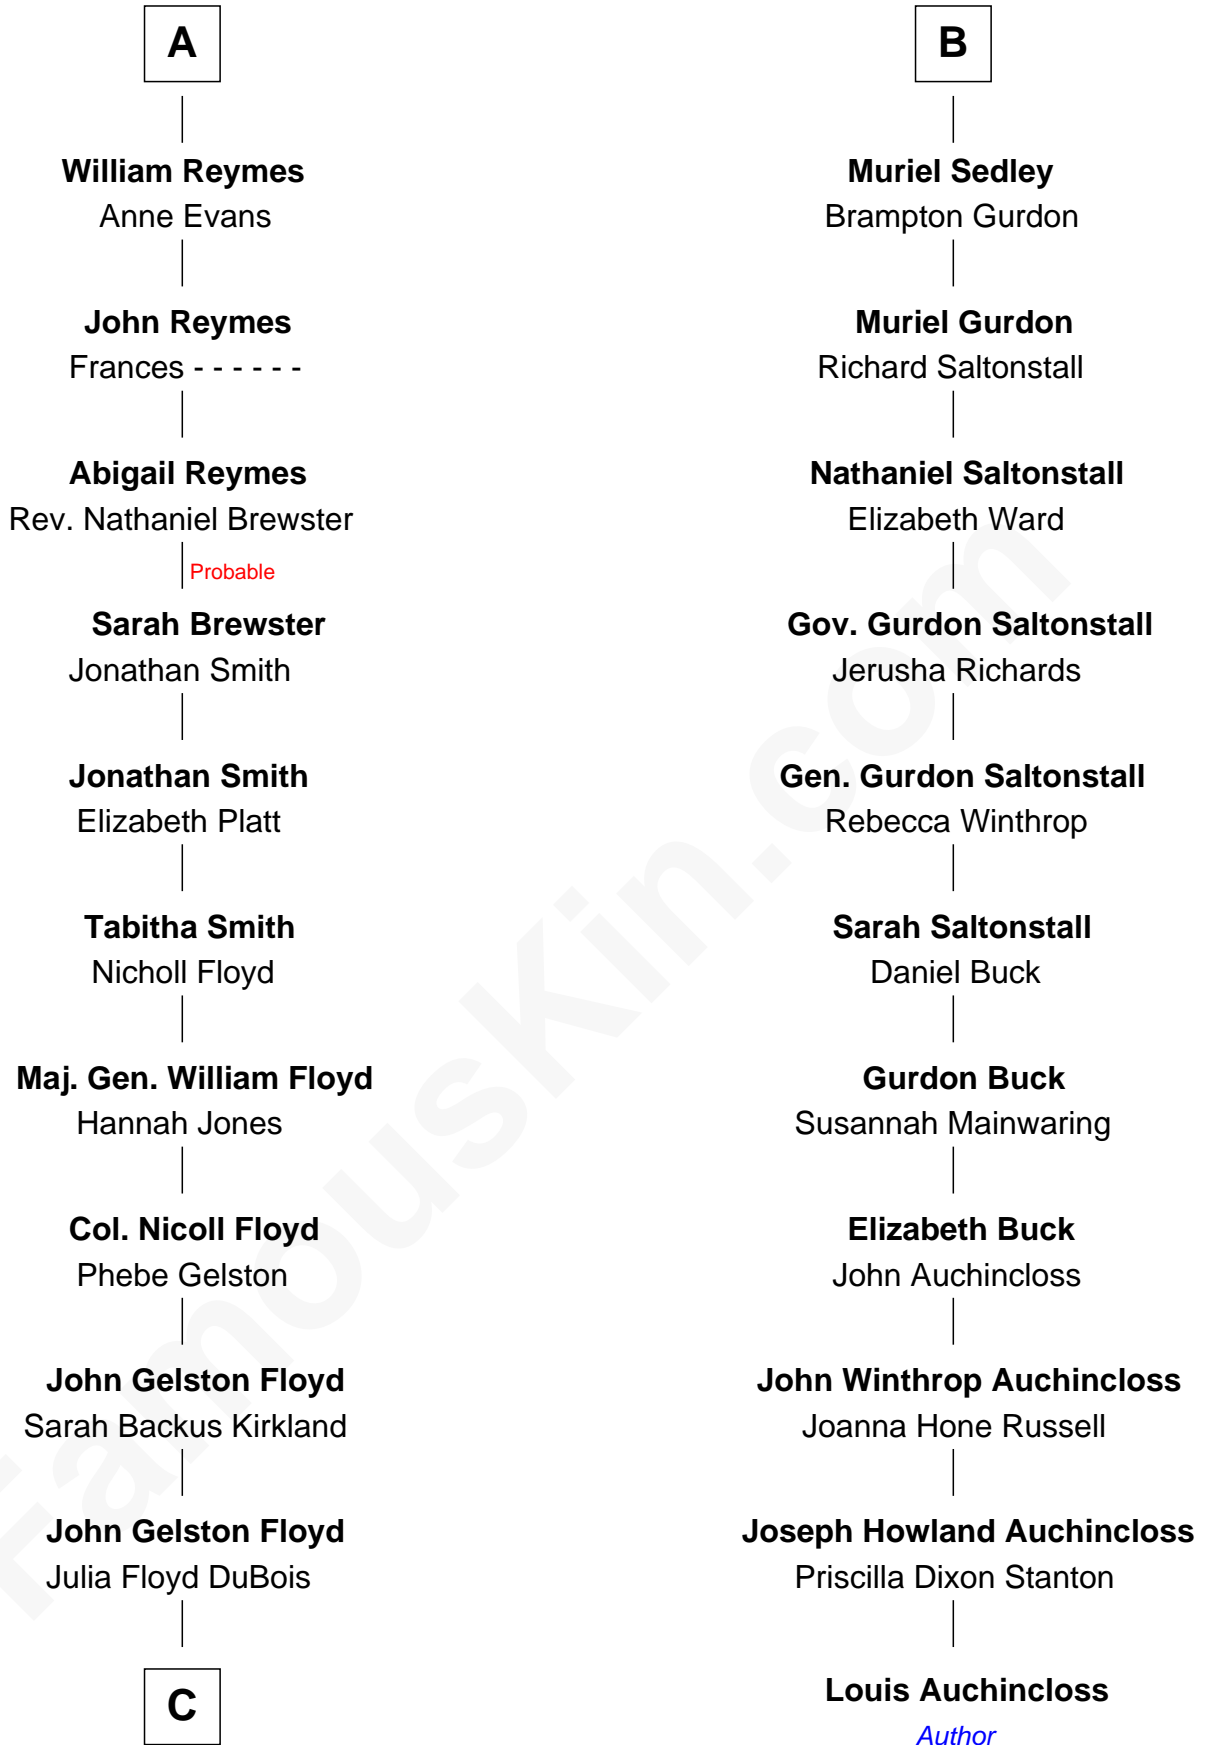

FamousKin.com Relationship Chart of

Bill Weld

68th Governor of Massachusetts

17th cousin 2 times removed of

Louis Auchincloss

Author

Sir Richard Fitzalan

Elizabeth de Bohun

C

—
Cornelia DuBois Floyd

John Treadwell Nichols

—
Mary Blake Nichols

David Weld

—
Bill Weld

68th Governor of Massachusetts

FamousKin.com