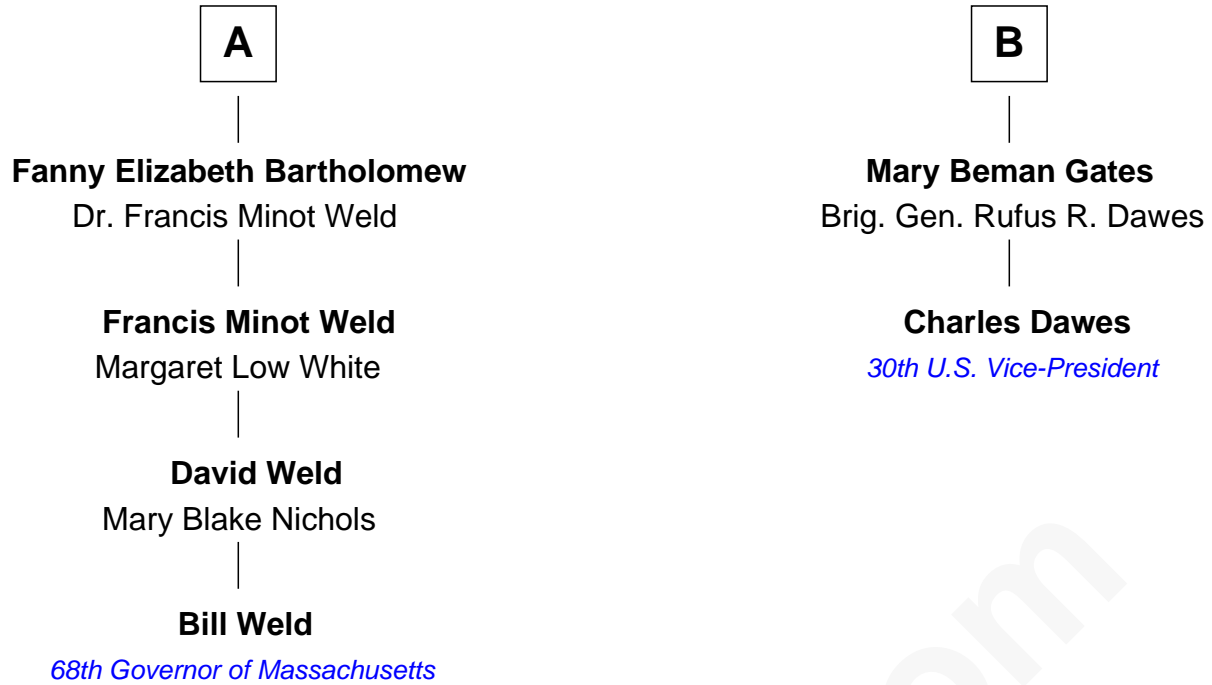

FamousKin.com

Relationship Chart of

Bill Weld

68th Governor of Massachusetts

8th cousin 2 times removed of

Charles Dawes

30th U.S. Vice-President

FamousKin.com