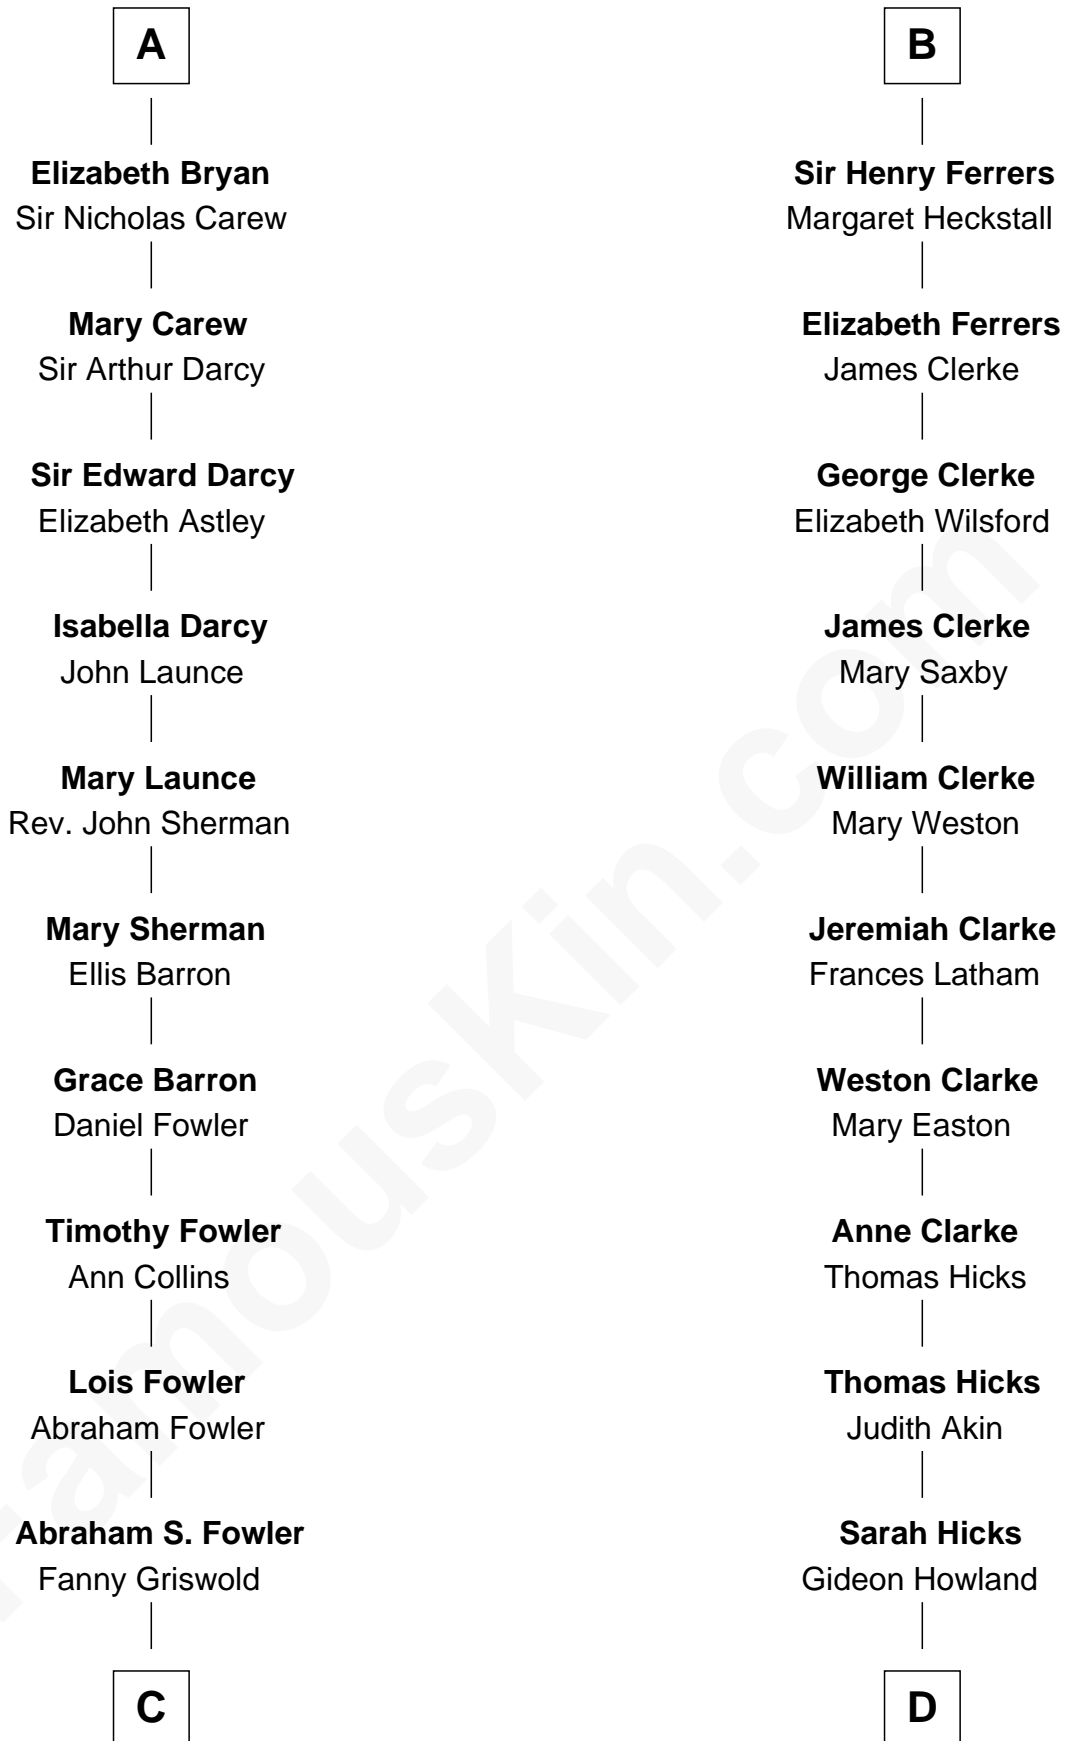

# FamousKin.com Relationship Chart of

**Bill Weld**

*68th Governor of Massachusetts*

19th cousin 2 times removed of

**Hetty Green**

*"The Witch of Wall Street"*

**C**

**Fanny Griswold Fowler**  
George Medad Bartholomew

**Fanny Elizabeth Bartholomew**  
Dr. Francis Minot Weld

**Francis Minot Weld**  
Margaret Low White

**David Weld**  
Mary Blake Nichols

**Bill Weld**  
*68th Governor of Massachusetts*

**D**

**Gideon Howland**  
Mehitable Howland

**Abby Slocum Howland**  
Edward Mott Robinson

**Hetty Green**  
*"The Witch of Wall Street"*