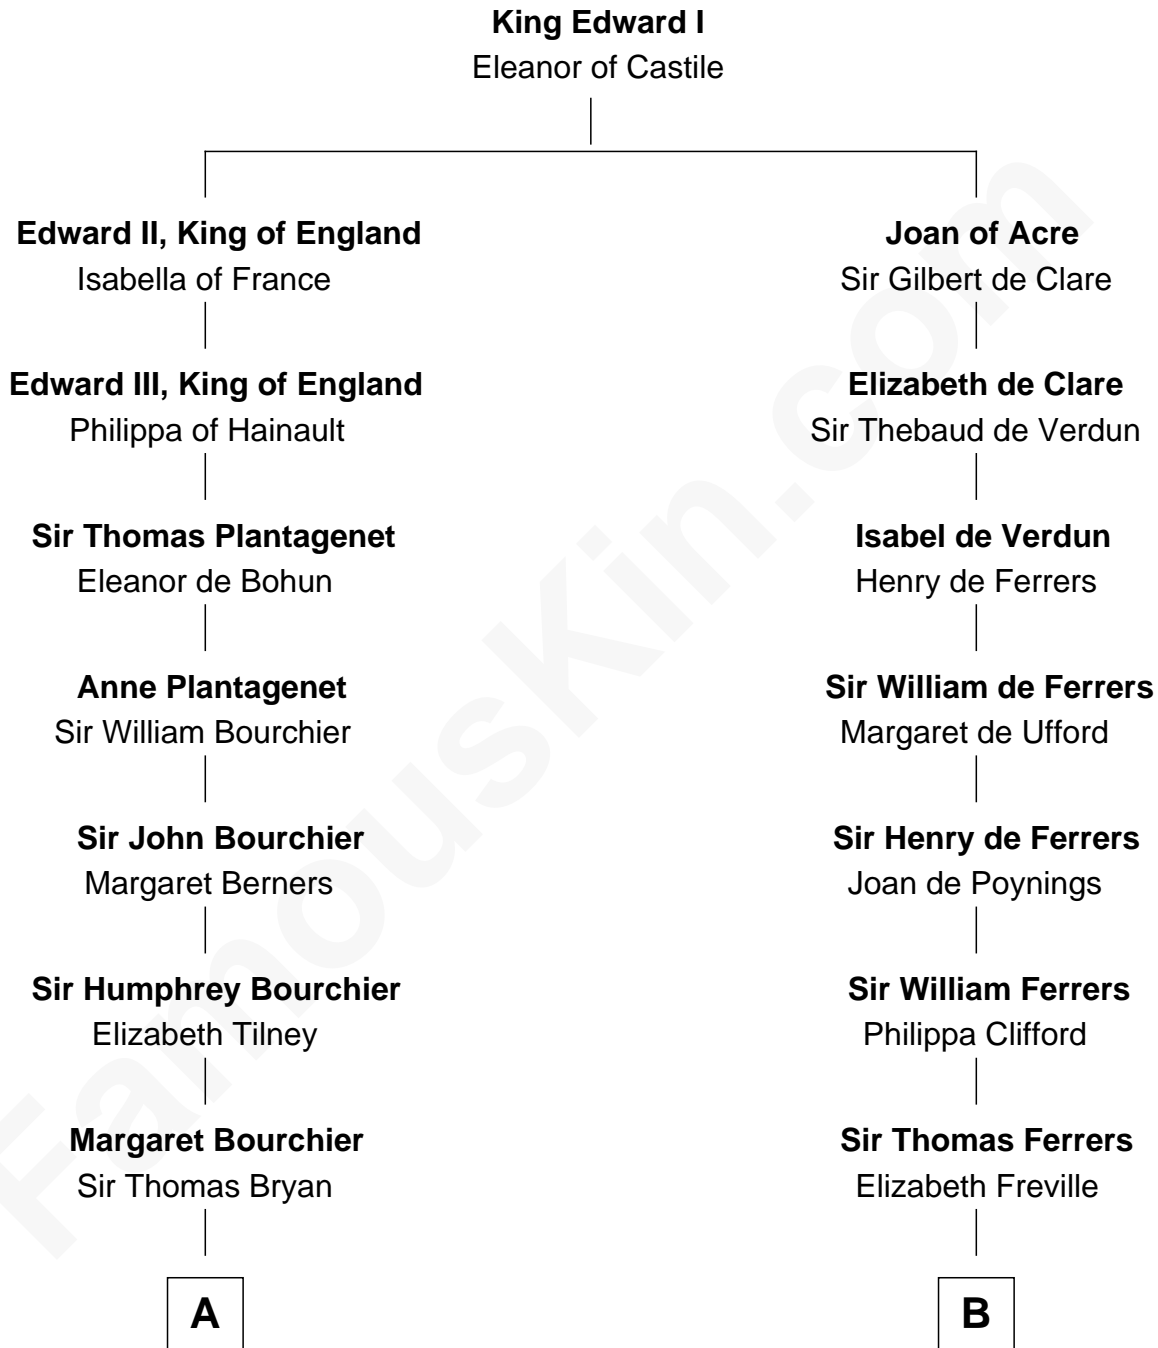

# FamousKin.com Relationship Chart of

**Bill Weld**

*68th Governor of Massachusetts*

19th cousin 2 times removed of

**Hetty Green**

*"The Witch of Wall Street"*

**C**

**Fanny Griswold Fowler**  
George Medad Bartholomew

**Fanny Elizabeth Bartholomew**  
Dr. Francis Minot Weld

**Francis Minot Weld**  
Margaret Low White

**David Weld**  
Mary Blake Nichols

**Bill Weld**  
*68th Governor of Massachusetts*

**D**

**Gideon Howland**  
Mehitable Howland

**Abby Slocum Howland**  
Edward Mott Robinson

**Hetty Green**  
*"The Witch of Wall Street"*