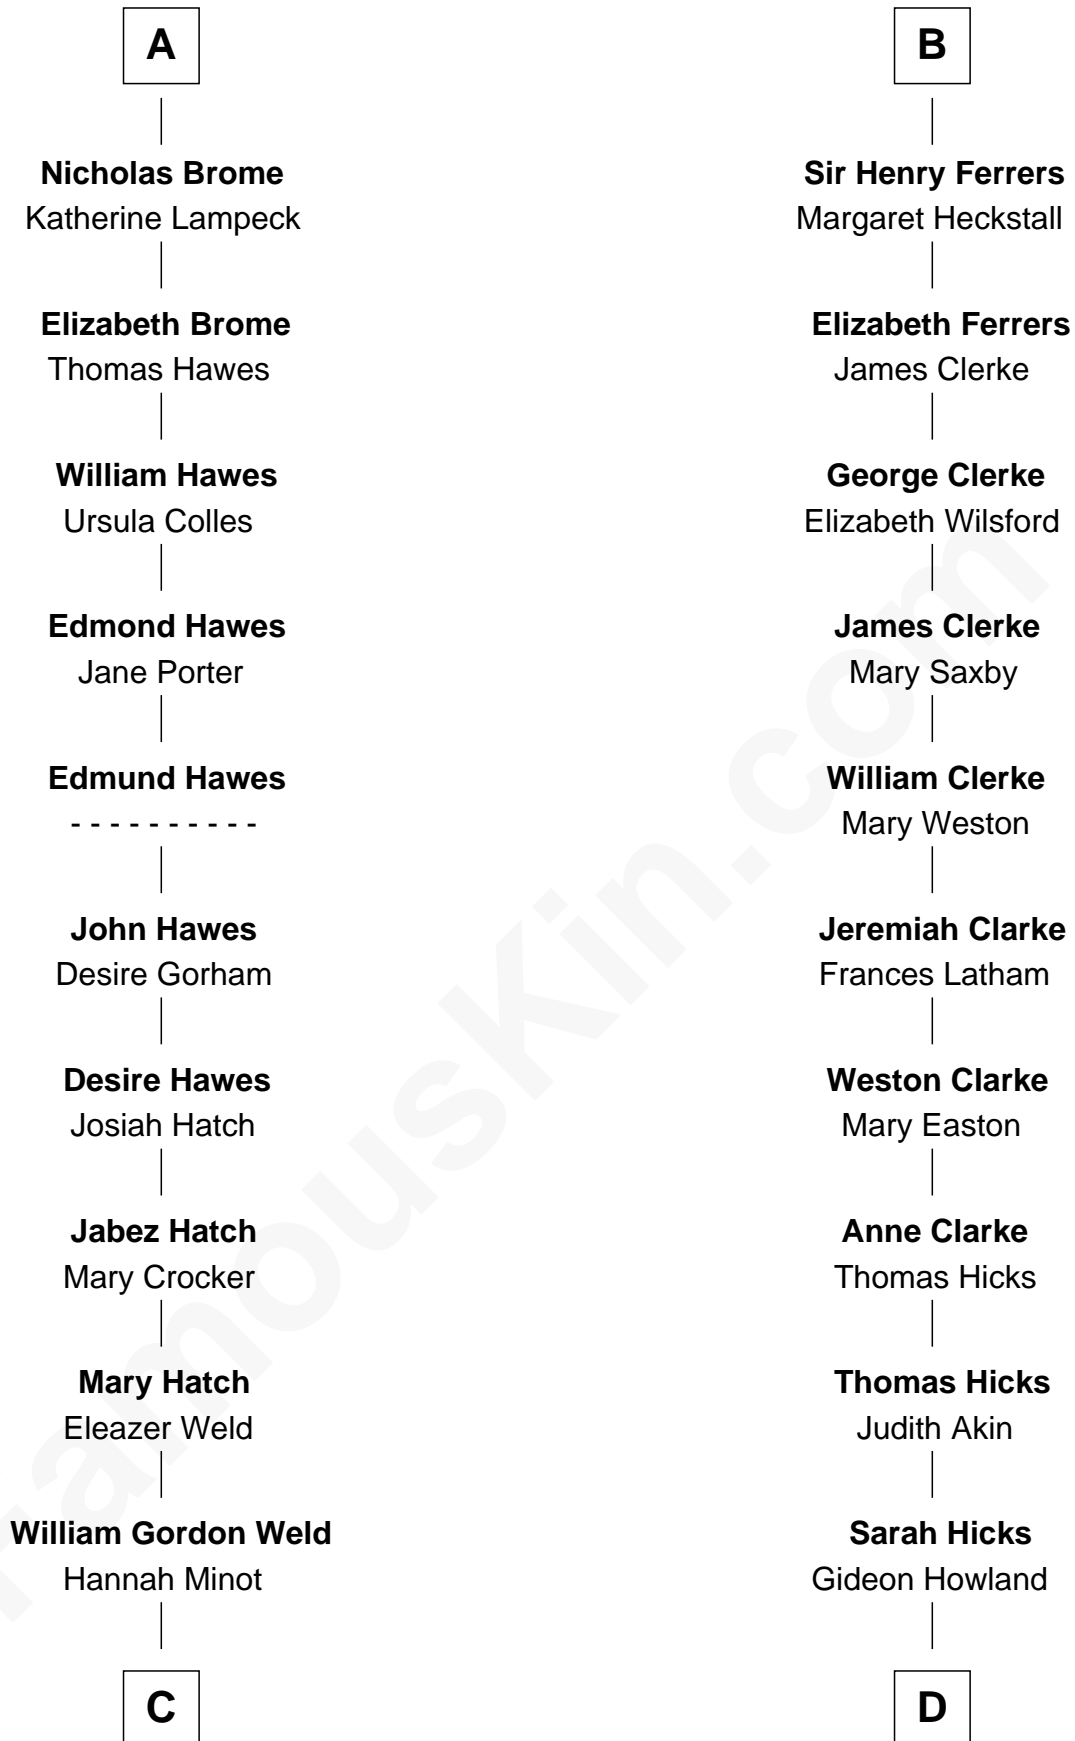

FamousKin.com Relationship Chart of

Bill Weld

68th Governor of Massachusetts

19th cousin 2 times removed of

Hetty Green

"The Witch of Wall Street"

Sir William de Ros

Lucy FitzPiers

Isabel de Aubeney

William de Ros

Maude de Vaux

Sir William de Ros

Margery de Badlesmere

Maud de Roos

John de Welles

Margery de Welles

Stephen le Scrope

Maude le Scrope

Sir Baldwin Freville

Elizabeth Freville

Sir Thomas Ferrers

B

C

Thomas Swan Weld

Sarah Sumner

Dr. Francis Minot Weld

Fanny Elizabeth Bartholomew

Francis Minot Weld

Margaret Low White

David Weld

Mary Blake Nichols

Bill Weld