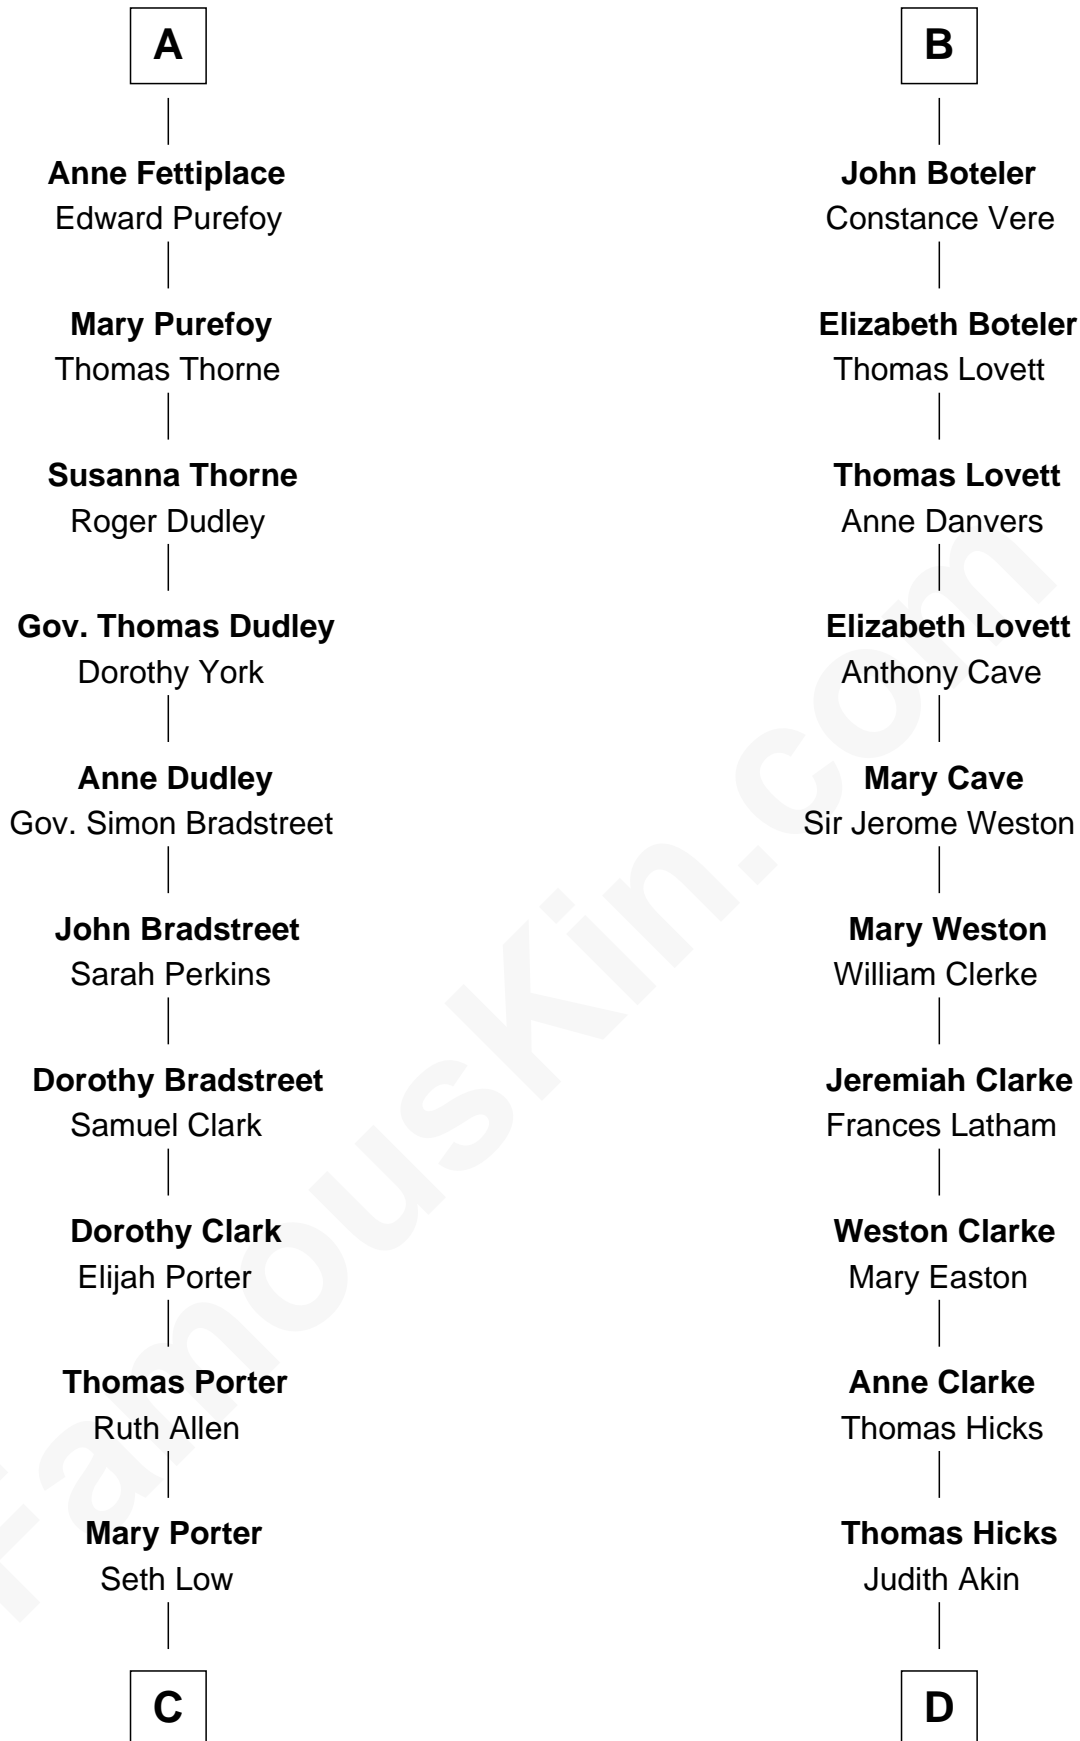

FamousKin.com Relationship Chart of

Bill Weld

68th Governor of Massachusetts

20th cousin 1 time removed of

Hetty Green

"The Witch of Wall Street"

C

Harriet Low
John Babcock Hillard

Harriet Hillard
William Augustus White

Margaret Low White
Francis Minot Weld

David Weld
Mary Blake Nichols

Bill Weld
68th Governor of Massachusetts

D

Sarah Hicks
Gideon Howland

Gideon Howland
Mehitable Howland

Abby Slocum Howland
Edward Mott Robinson

Hetty Green
"The Witch of Wall Street"