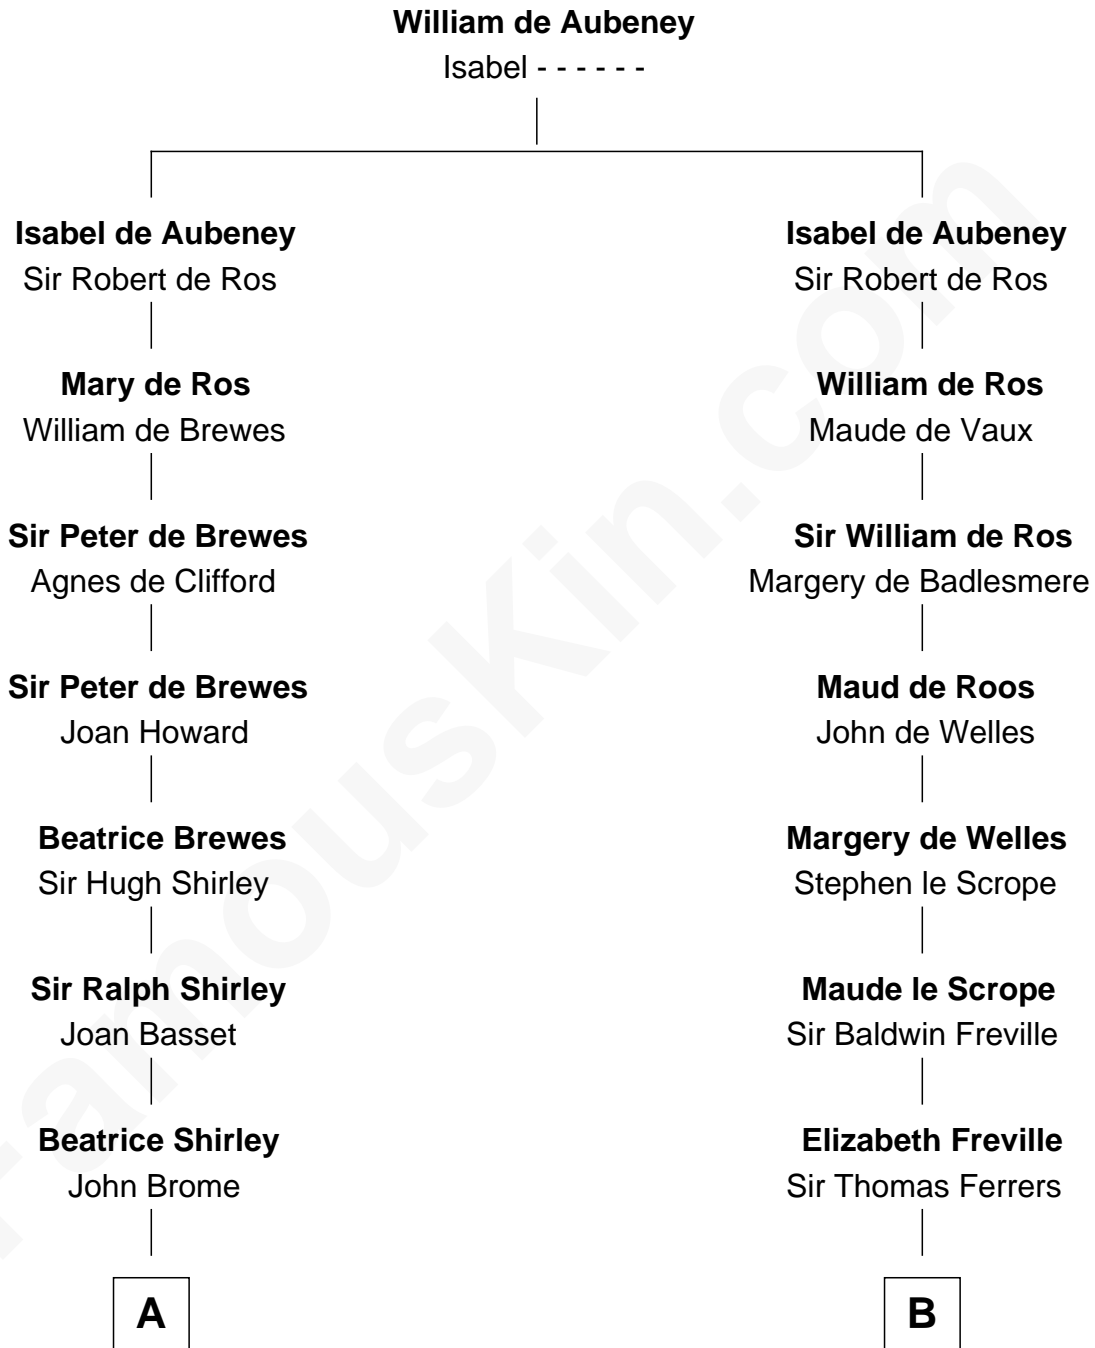

FamousKin.com Relationship Chart of

Bill Weld

68th Governor of Massachusetts

19th cousin 2 times removed of

Hetty Green

"The Witch of Wall Street"

C

Thomas Swan Weld

Sarah Sumner

Dr. Francis Minot Weld

Fanny Elizabeth Bartholomew

Francis Minot Weld

Margaret Low White

David Weld

Mary Blake Nichols

Bill Weld

68th Governor of Massachusetts

D

Gideon Howland

Mehitable Howland

Abby Slocum Howland

Edward Mott Robinson

Hetty Green

"The Witch of Wall Street"