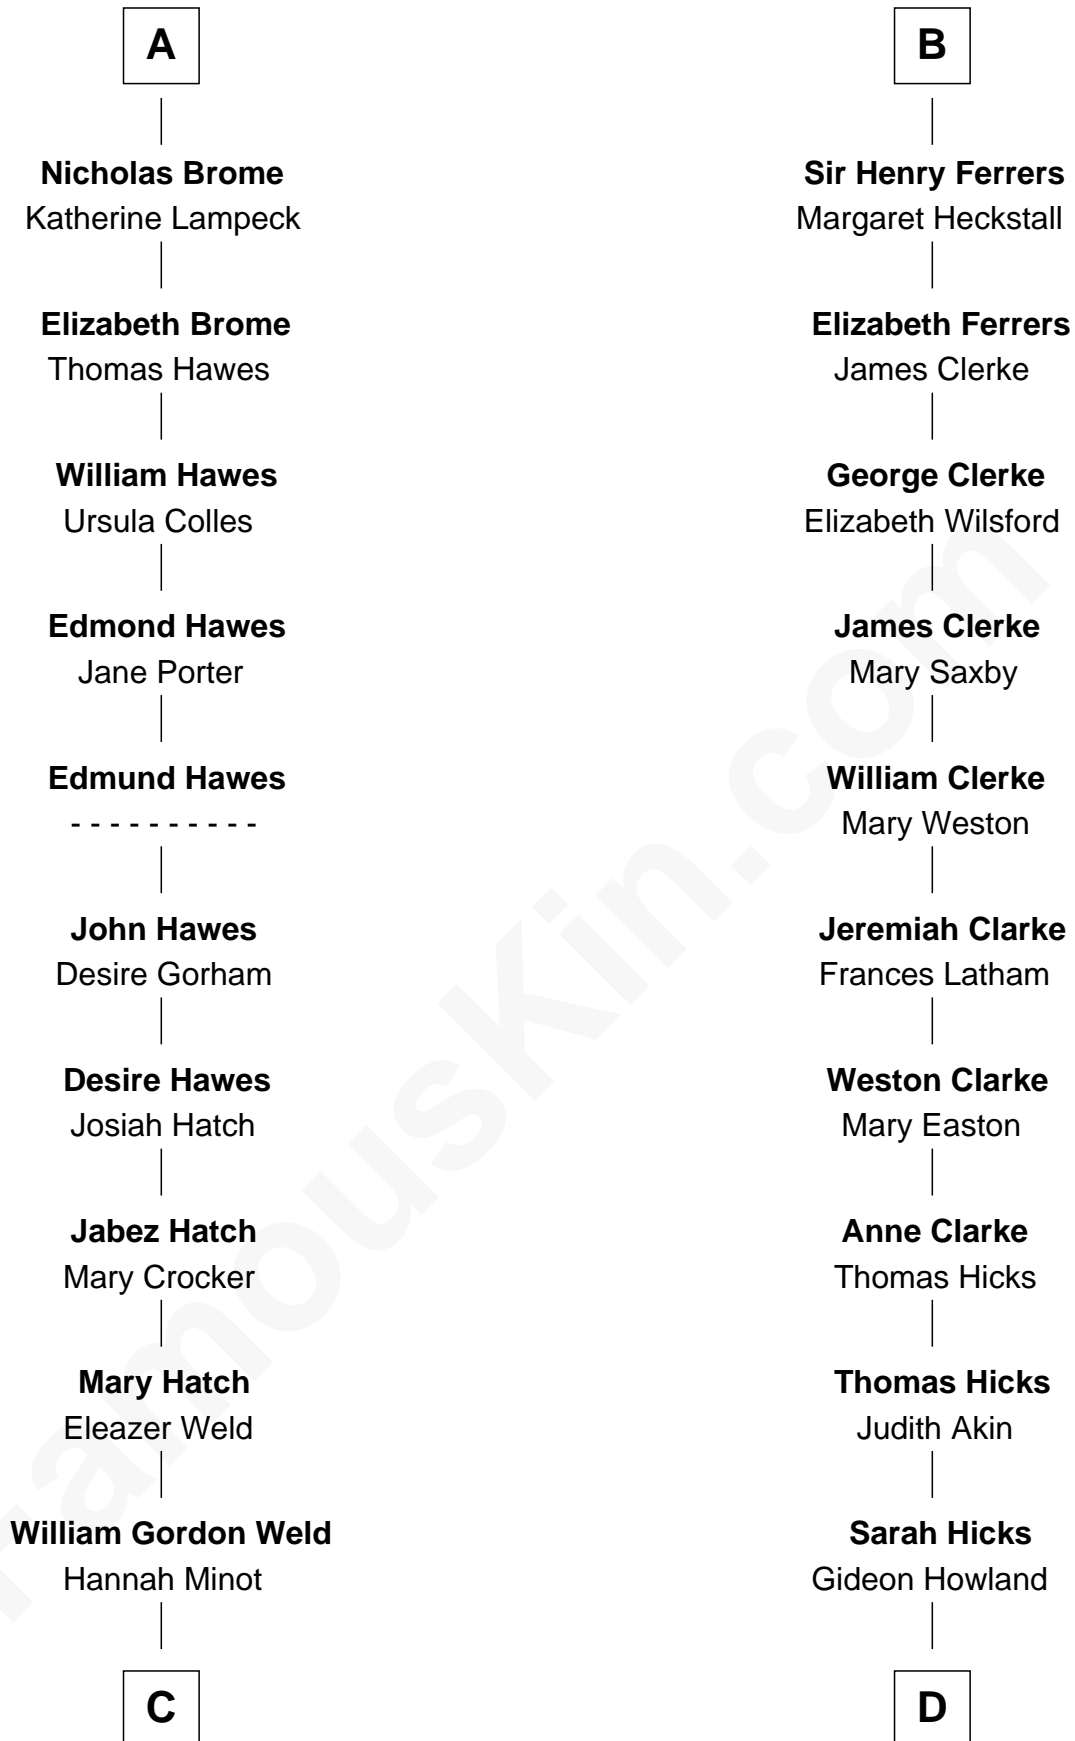

FamousKin.com Relationship Chart of

Bill Weld

68th Governor of Massachusetts

19th cousin 2 times removed of

Hetty Green

"The Witch of Wall Street"

C

Thomas Swan Weld

Sarah Sumner

Dr. Francis Minot Weld

Fanny Elizabeth Bartholomew

Francis Minot Weld

Margaret Low White

David Weld

Mary Blake Nichols

Bill Weld

68th Governor of Massachusetts

D

Gideon Howland

Mehitable Howland

Abby Slocum Howland

Edward Mott Robinson

Hetty Green

"The Witch of Wall Street"