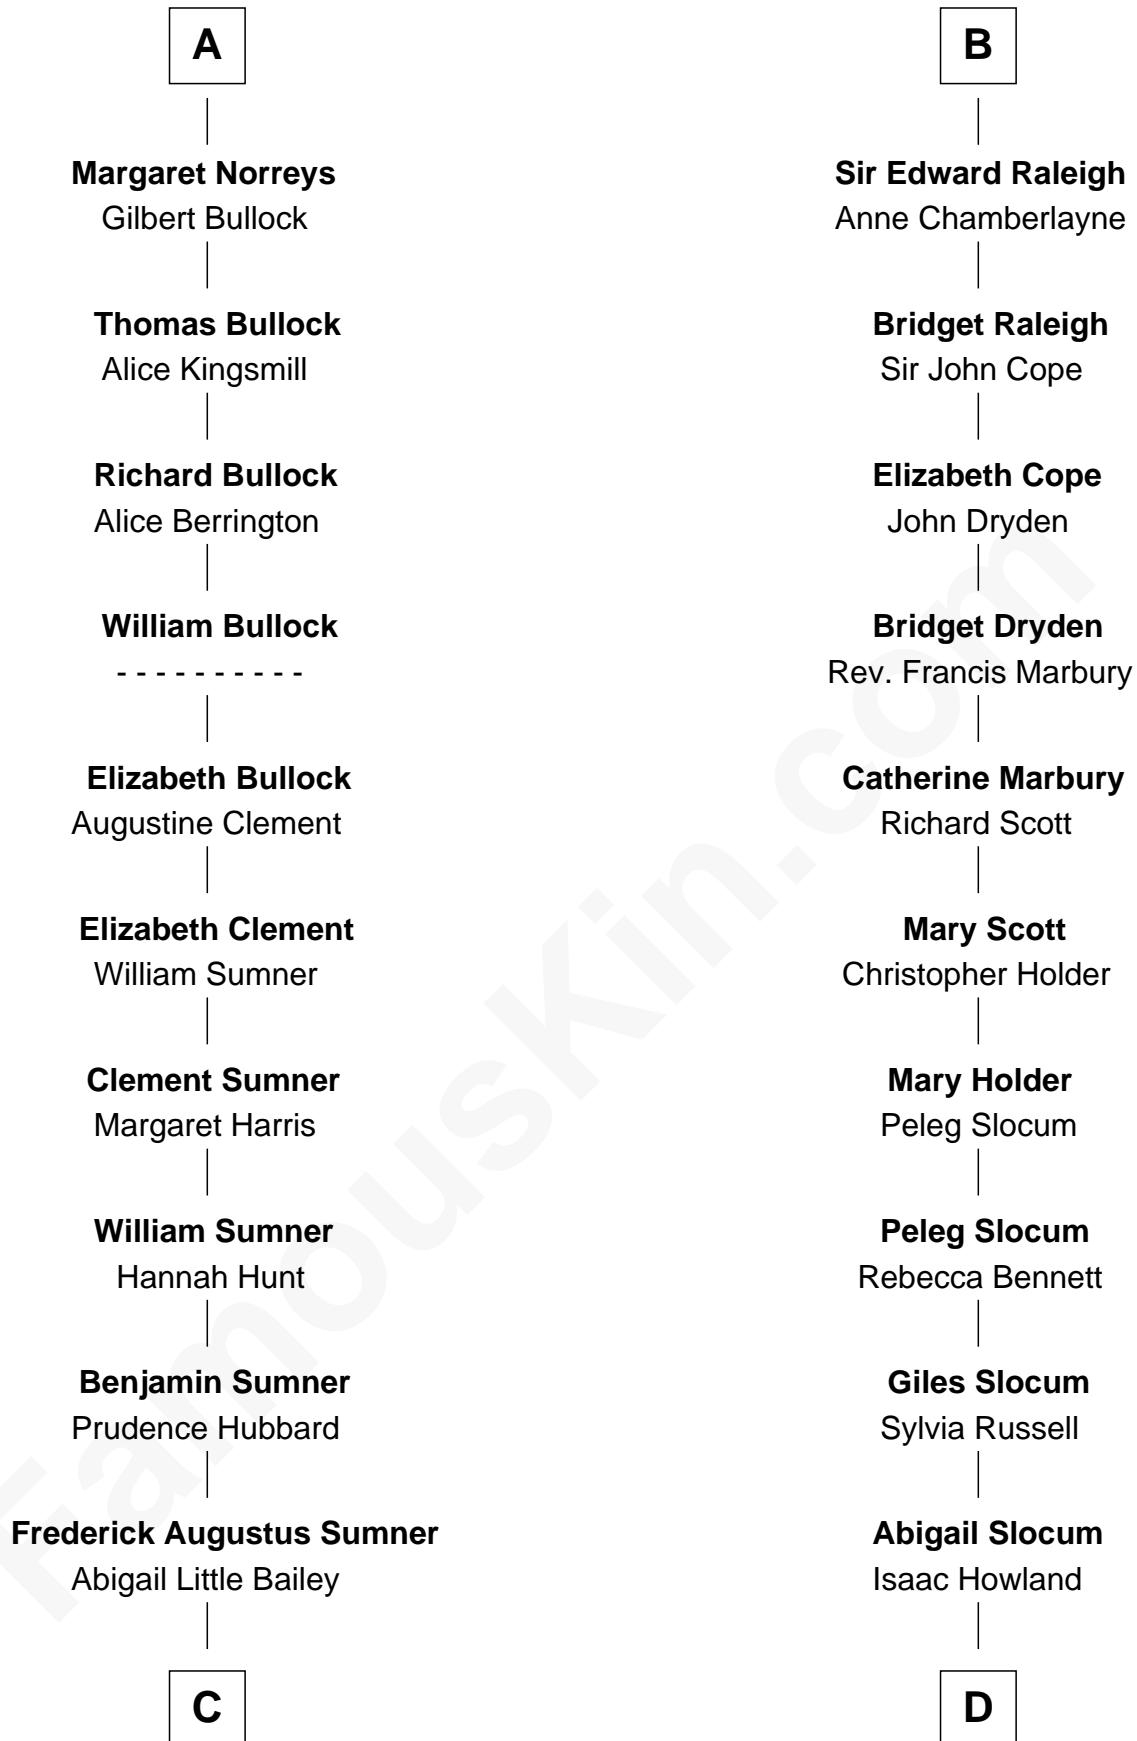

FamousKin.com Relationship Chart of

Bill Weld

68th Governor of Massachusetts

19th cousin 2 times removed of

Hetty Green

"The Witch of Wall Street"

Richard Fitzalan

Alice de Saluzzo

C

Sarah Sumner
Thomas Swan Weld

Dr. Francis Minot Weld
Fanny Elizabeth Bartholomew

Francis Minot Weld
Margaret Low White

David Weld
Mary Blake Nichols

Bill Weld
68th Governor of Massachusetts

D

Mehitable Howland
Gideon Howland

Abby Slocum Howland
Edward Mott Robinson

Hetty Green
"The Witch of Wall Street"