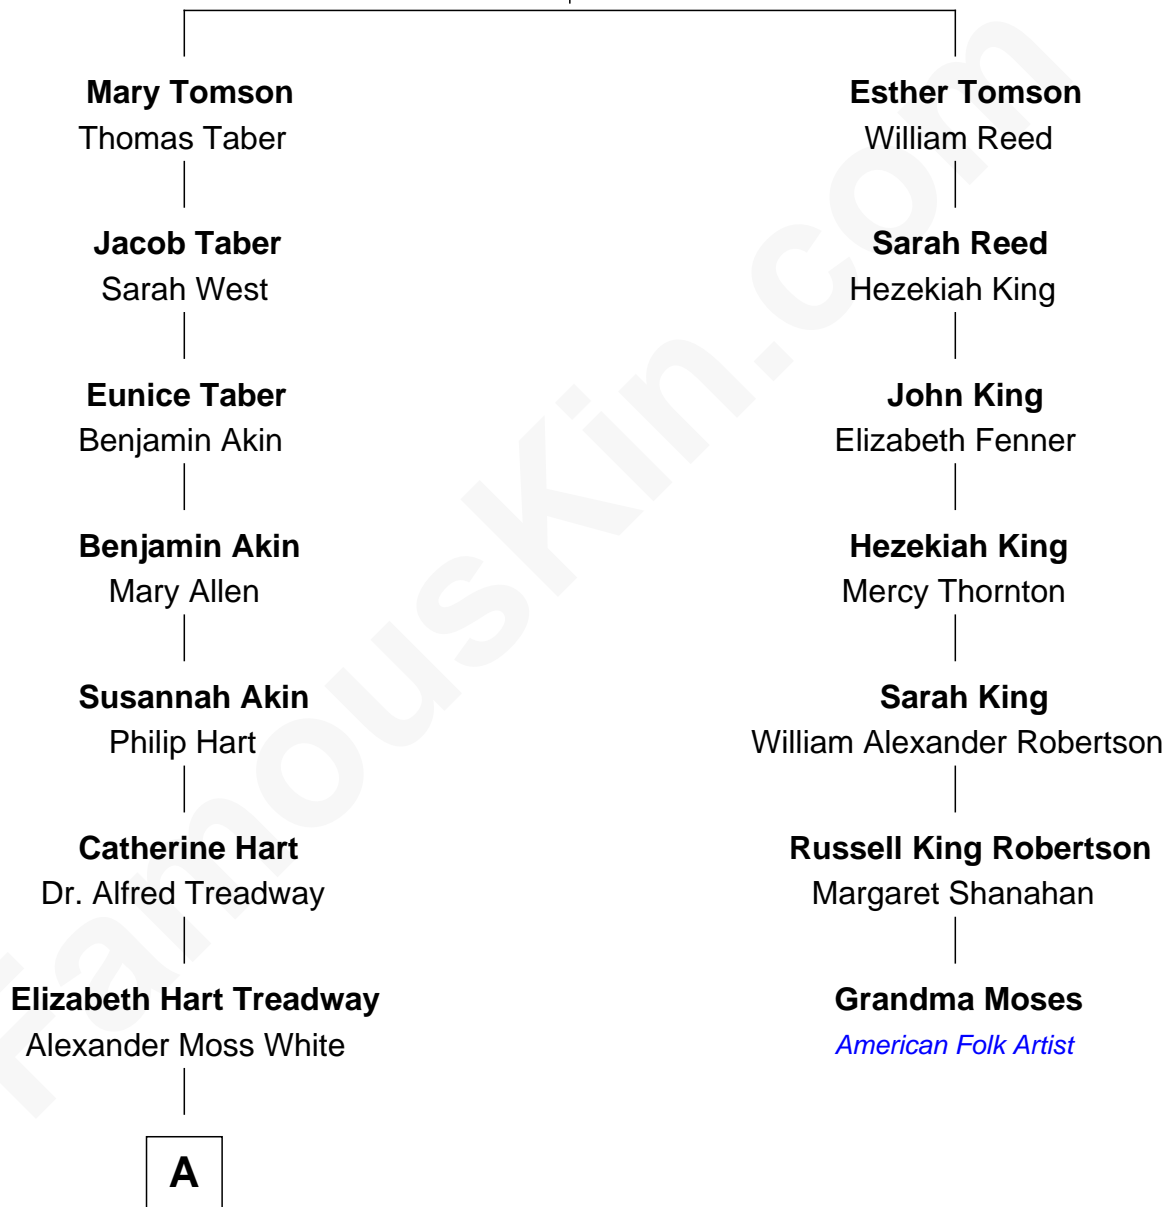

FamousKin.com Relationship Chart of

Bill Weld

68th Governor of Massachusetts

6th cousin 4 times removed of

Grandma Moses

American Folk Artist

John Tomson

Mary Cooke

A

William Augustus White

Harriet Hillard

Margaret Low White

Francis Minot Weld

David Weld

Mary Blake Nichols

Bill Weld

68th Governor of Massachusetts

FamousKin.com