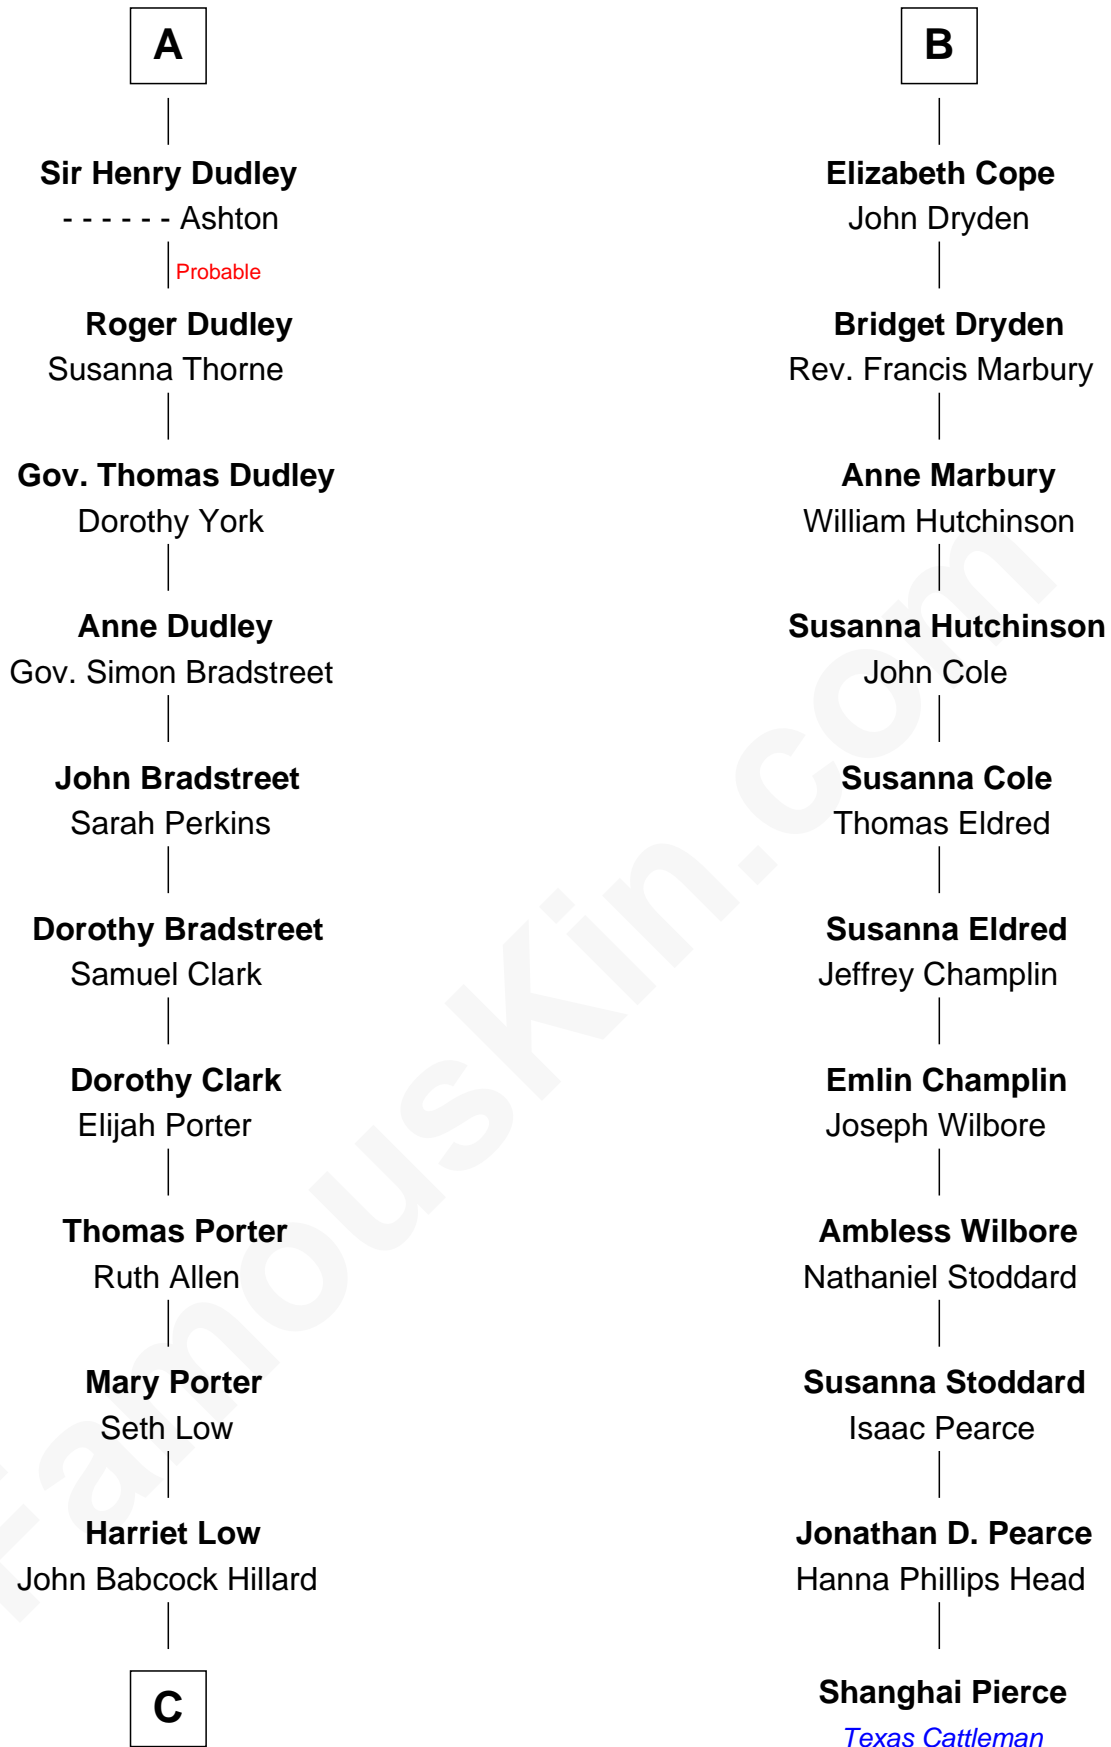

Sir Reynold Grey

**Margaret Grey**

Sir William Bonville

**William Bonville**

Elizabeth Harington

**William Bonville**

Katherine Neville

**Cecily Bonville**

Thomas Grey

**Cecily Grey**

Sir John Sutton

**A**

**Elizabeth de Stafford**

John de Ferrers

**Robert de Ferrers**

Margaret Despencer

**Phillippa Ferrers**

Sir Thomas Greene

**Elizabeth Greene**

William Raleigh

**Sir Edward Raleigh**

Margaret Verney

**Sir Edward Raleigh**

Anne Chamberlayne

**Bridget Raleigh**

Sir John Cope

**B**

**C**

—  
**Harriet Hillard**  
William Augustus White

—  
**Margaret Low White**  
Francis Minot Weld

—  
**David Weld**  
Mary Blake Nichols

—  
**Bill Weld**  
*68th Governor of Massachusetts*