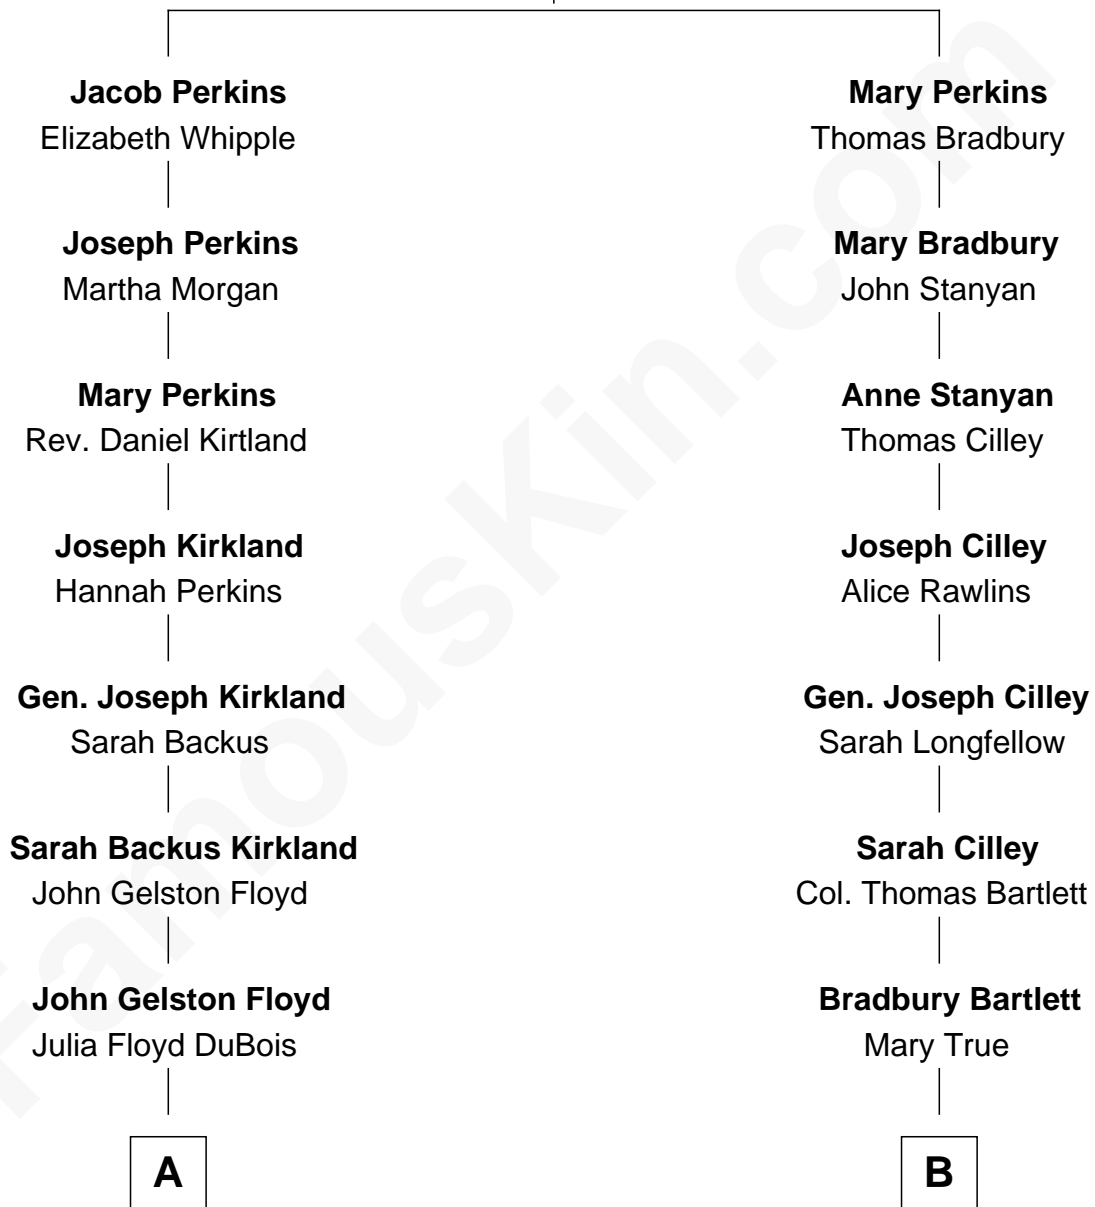

# FamousKin.com Relationship Chart of

**Bill Weld**

*68th Governor of Massachusetts*

9th cousin 1 time removed of

**Alan Shepard**

*Mercury and Apollo Astronaut*

**John Perkins**

Judith Gater

**A**

**Cornelia DuBois Floyd**  
John Treadwell Nichols

**Mary Blake Nichols**  
David Weld

**Bill Weld**  
*68th Governor of Massachusetts*

**B**

**Thomas Bradbury Bartlett**  
Victoria Elizabeth Williams Cilley

**Annie Elizabeth Bartlett**  
Frederick Johnson Shepard

**Alan Bartlett Shepard**  
Pauline Renza Emerson

**Alan Shepard**  
*Mercury and Apollo Astronaut*