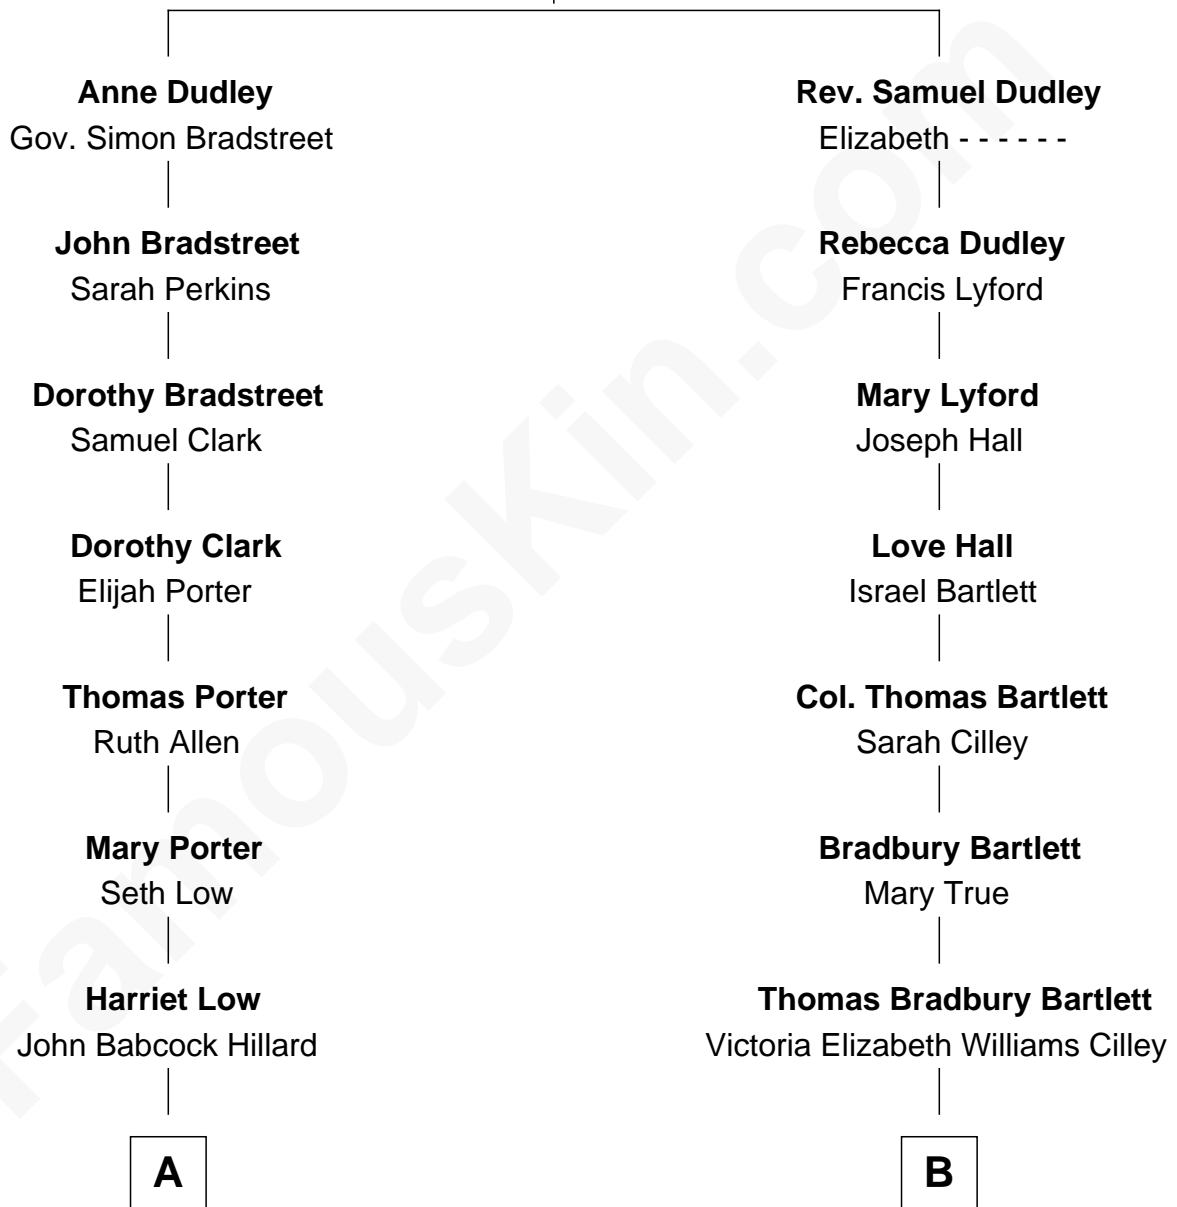

# FamousKin.com Relationship Chart of

**Bill Weld**

*68th Governor of Massachusetts*

**9th cousin 1 time removed of**

**Alan Shepard**

*Mercury and Apollo Astronaut*

**Gov. Thomas Dudley**

Dorothy York

**A**

**Harriet Hillard**  
William Augustus White

**Margaret Low White**  
Francis Minot Weld

**David Weld**  
Mary Blake Nichols

**Bill Weld**  
*68th Governor of Massachusetts*

**B**

**Annie Elizabeth Bartlett**  
Frederick Johnson Shepard

**Alan Bartlett Shepard**  
Pauline Renza Emerson

**Alan Shepard**  
*Mercury and Apollo Astronaut*

FamousKin.com