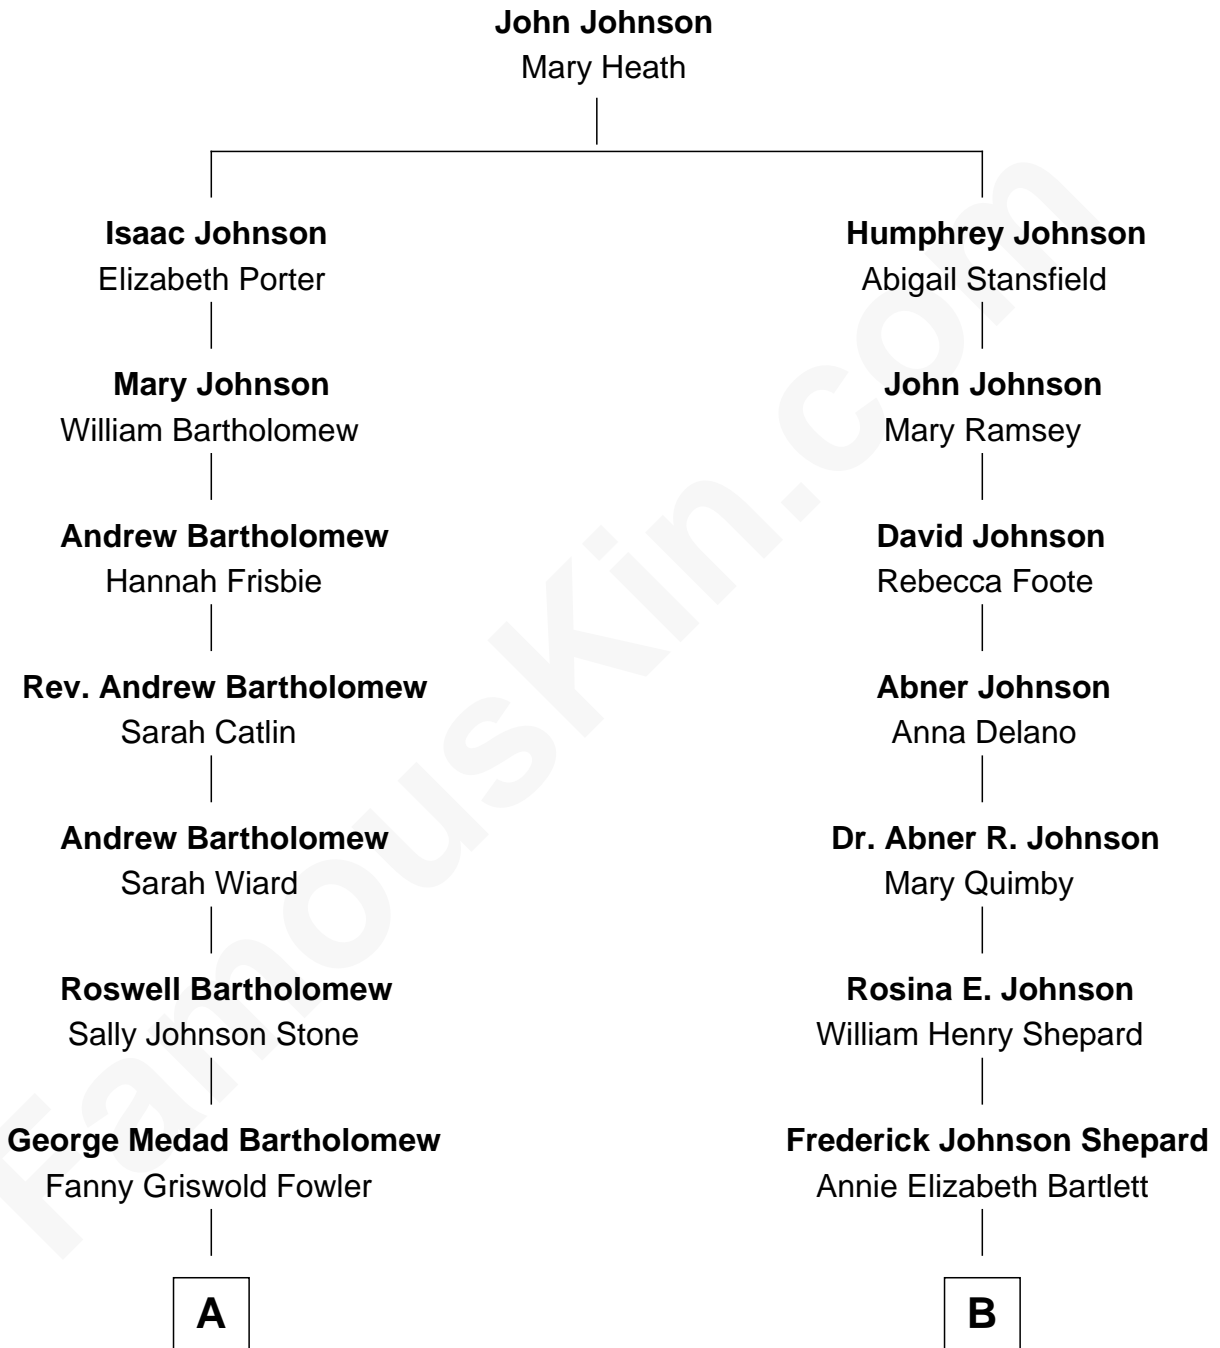

FamousKin.com Relationship Chart of

Bill Weld

68th Governor of Massachusetts

8th cousin 2 times removed of

Alan Shepard

Mercury and Apollo Astronaut

A

Fanny Elizabeth Bartholomew

Dr. Francis Minot Weld

Francis Minot Weld

Margaret Low White

David Weld

Mary Blake Nichols

Bill Weld

68th Governor of Massachusetts

B

Alan Bartlett Shepard

Pauline Renza Emerson

Alan Shepard

Mercury and Apollo Astronaut

FamousKin.com